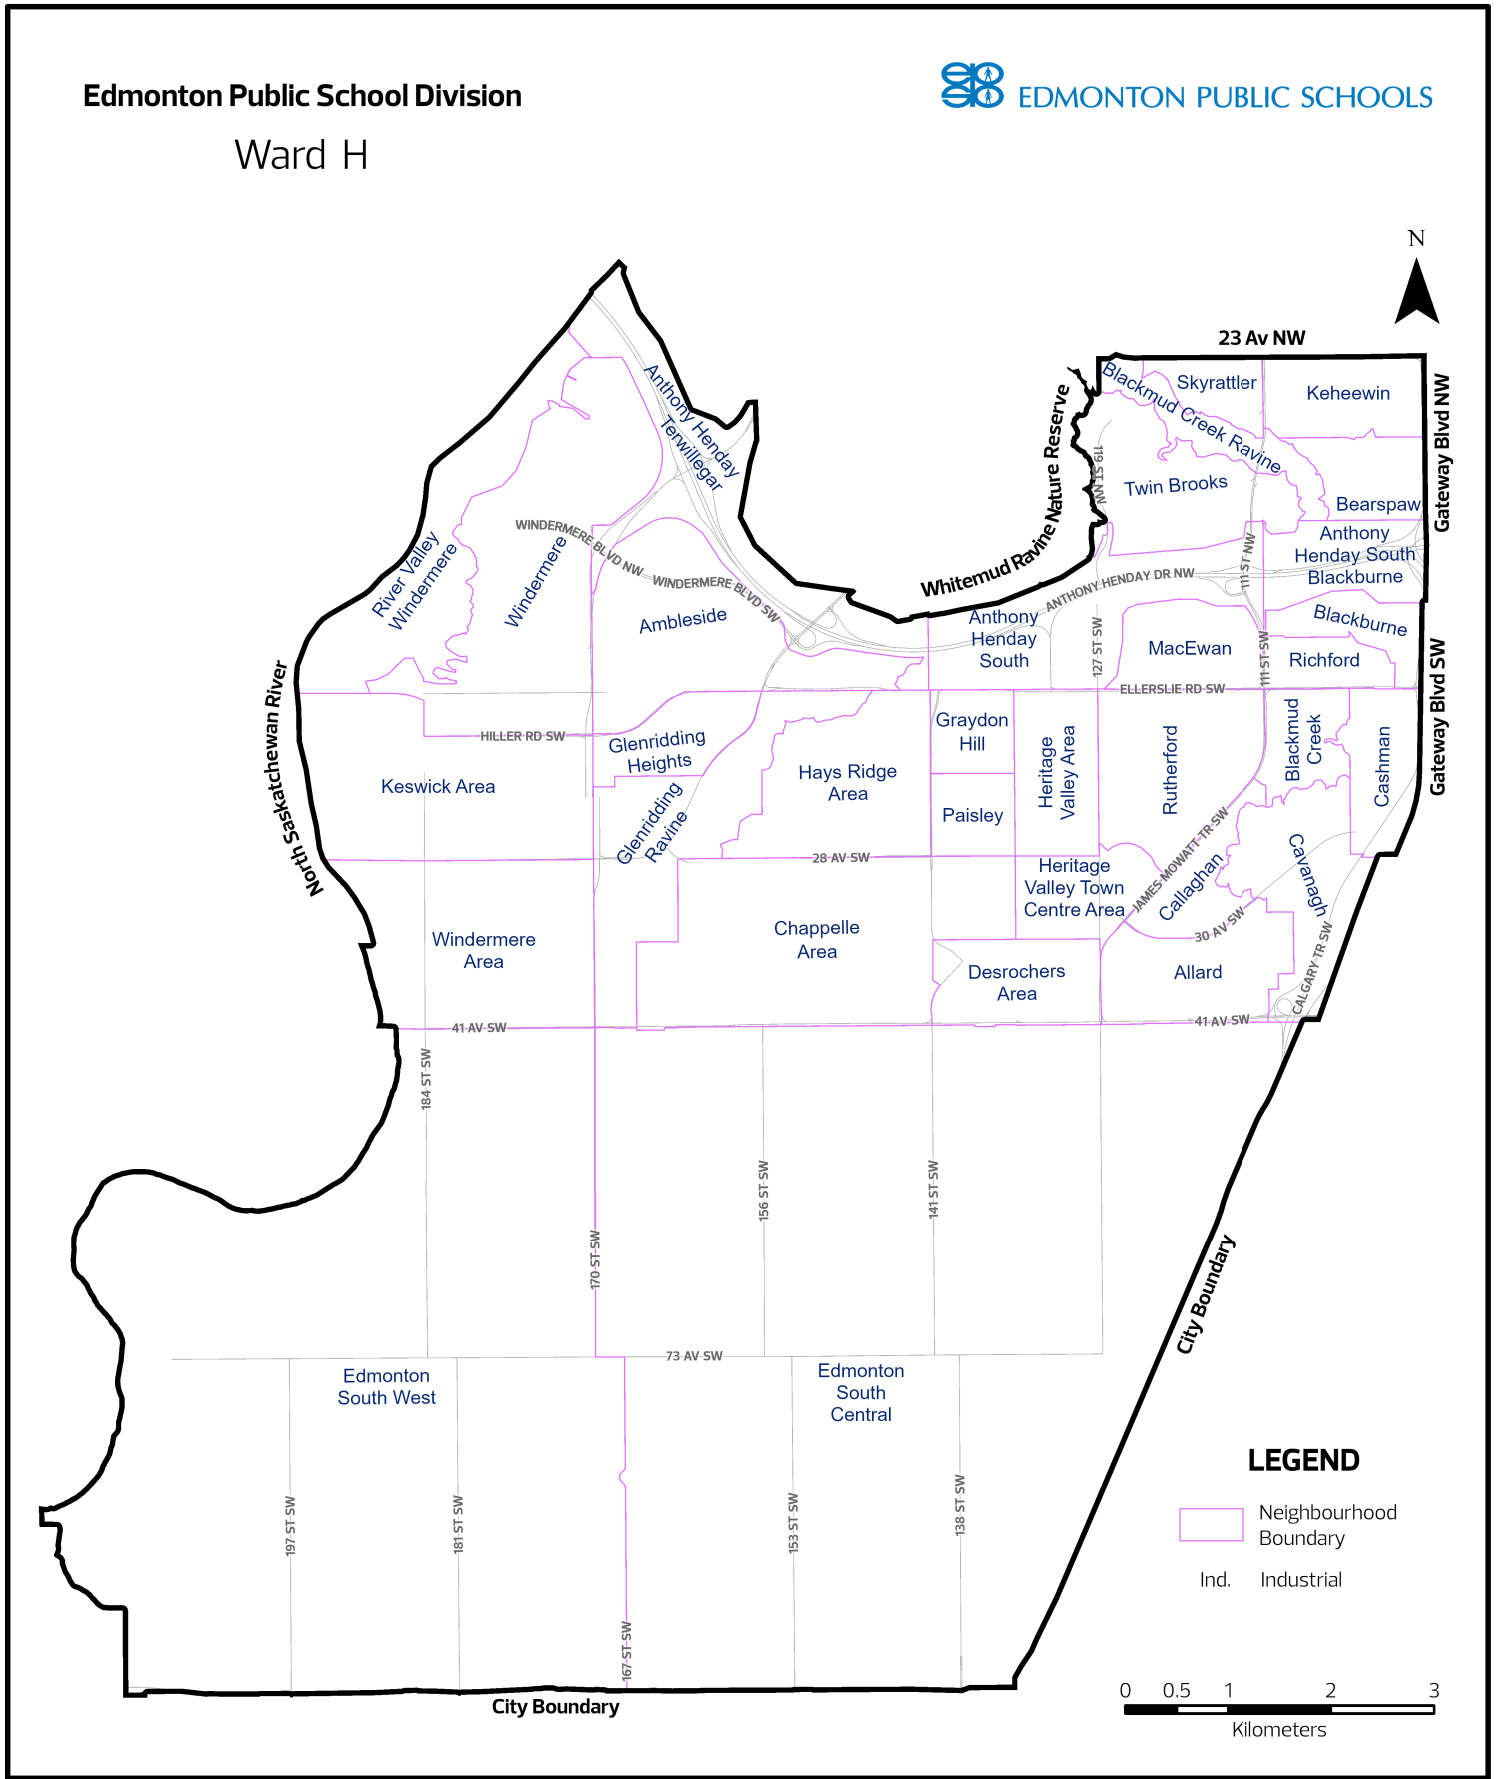

Ward H

Map compiled by:
Edmonton Elections
City of Edmonton

The City of Edmonton disclaims
any liability for the use of this map.

Map Revised: 2021-01-18

**WARD BOUNDARIES IN EFFECT FOR
2021 EDMONTON ELECTION**