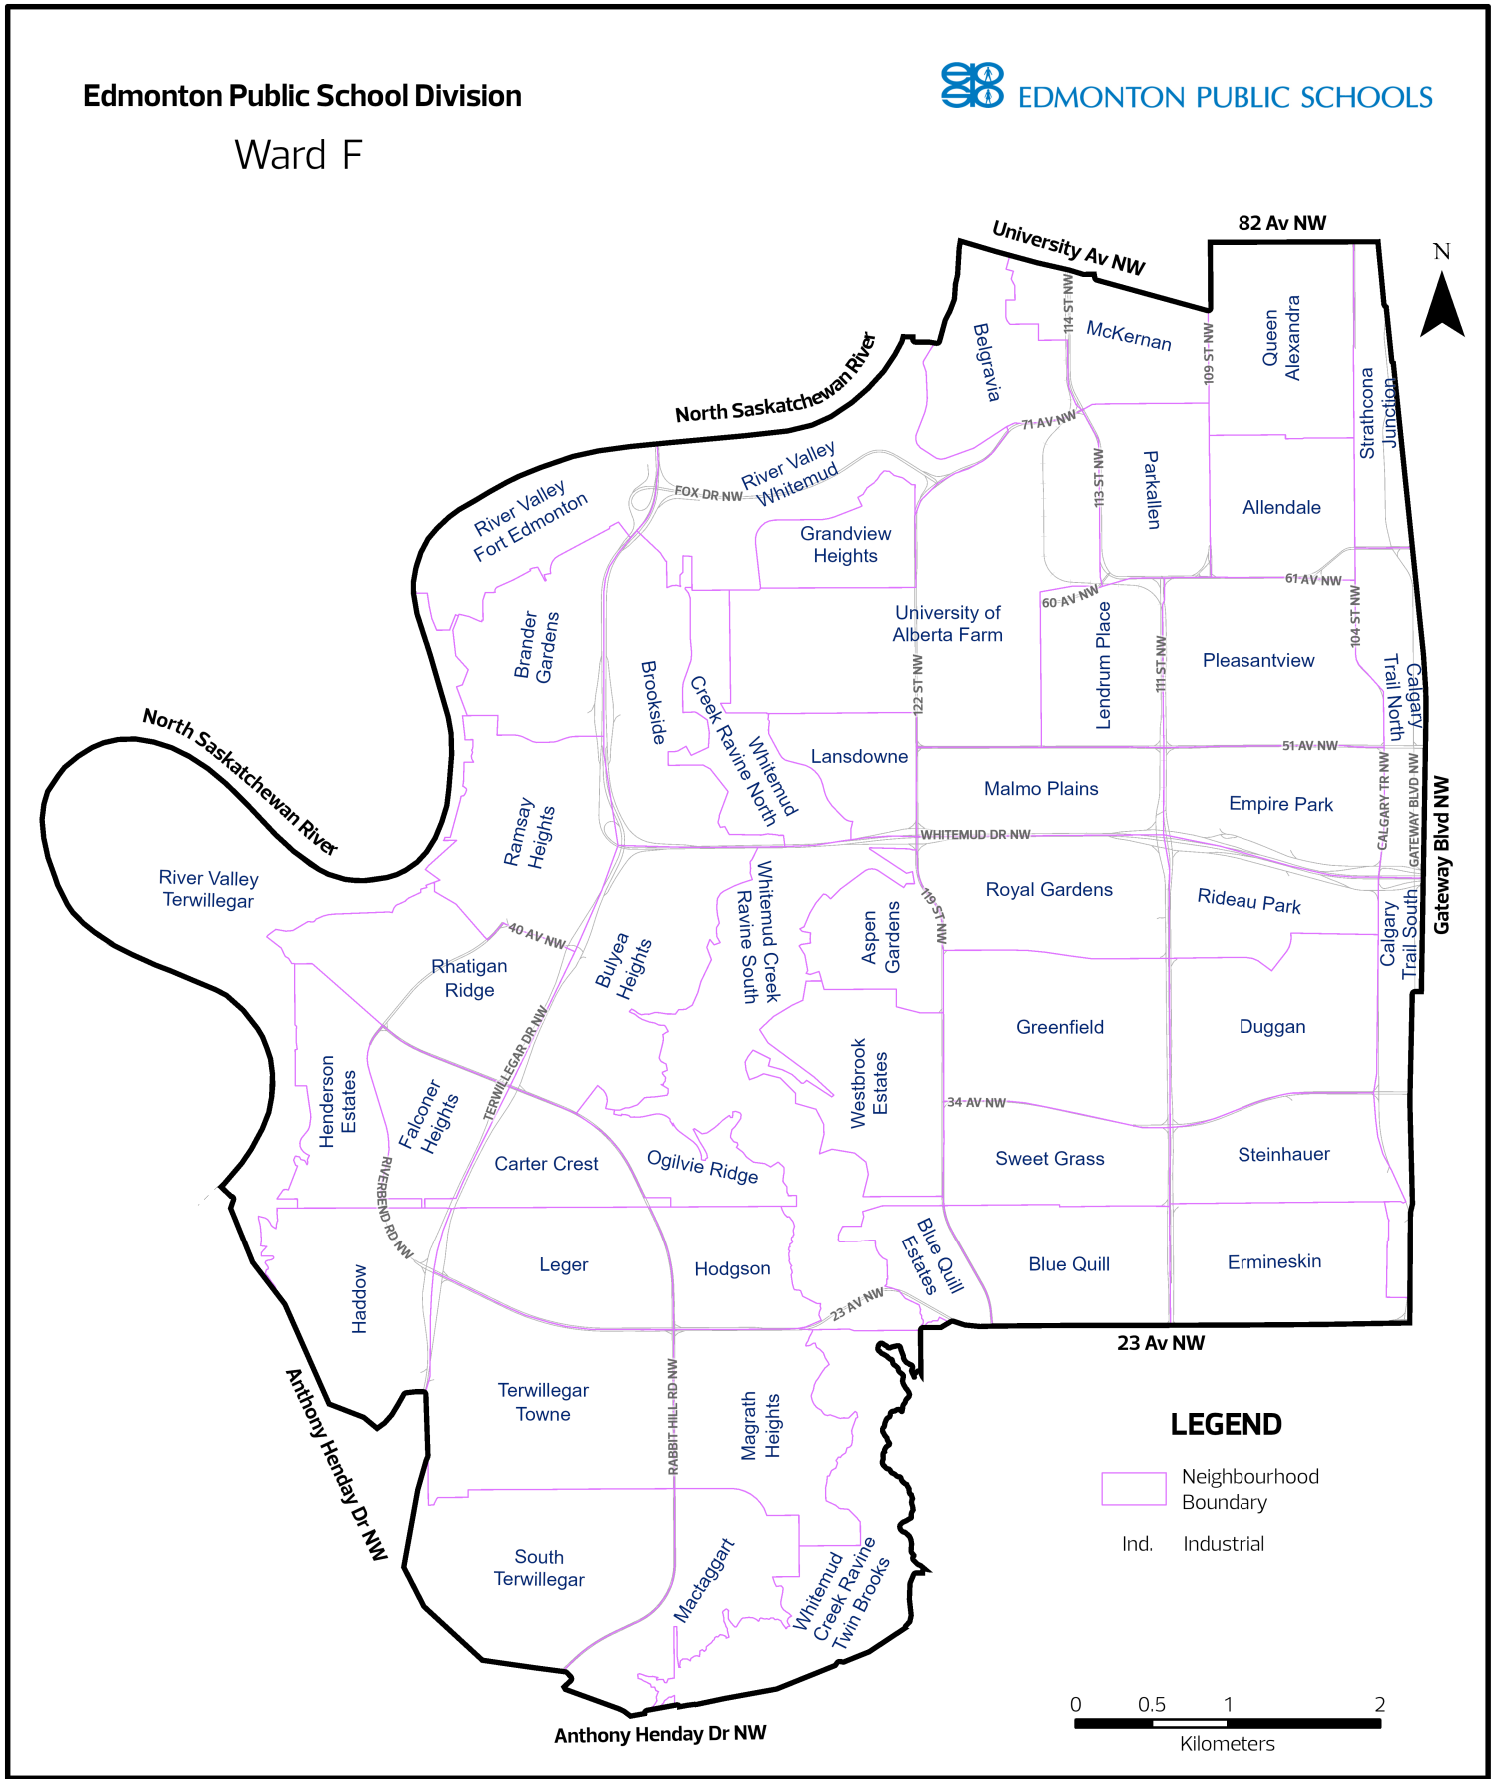

Ward F

Map compiled by:
 Edmonton Elections
 City of Edmonton
 The City of Edmonton disclaims
 any liability for the use of this map.
 Map Revised: 2021-01-18

**WARD BOUNDARIES IN EFFECT FOR
 2021 EDMONTON ELECTION**