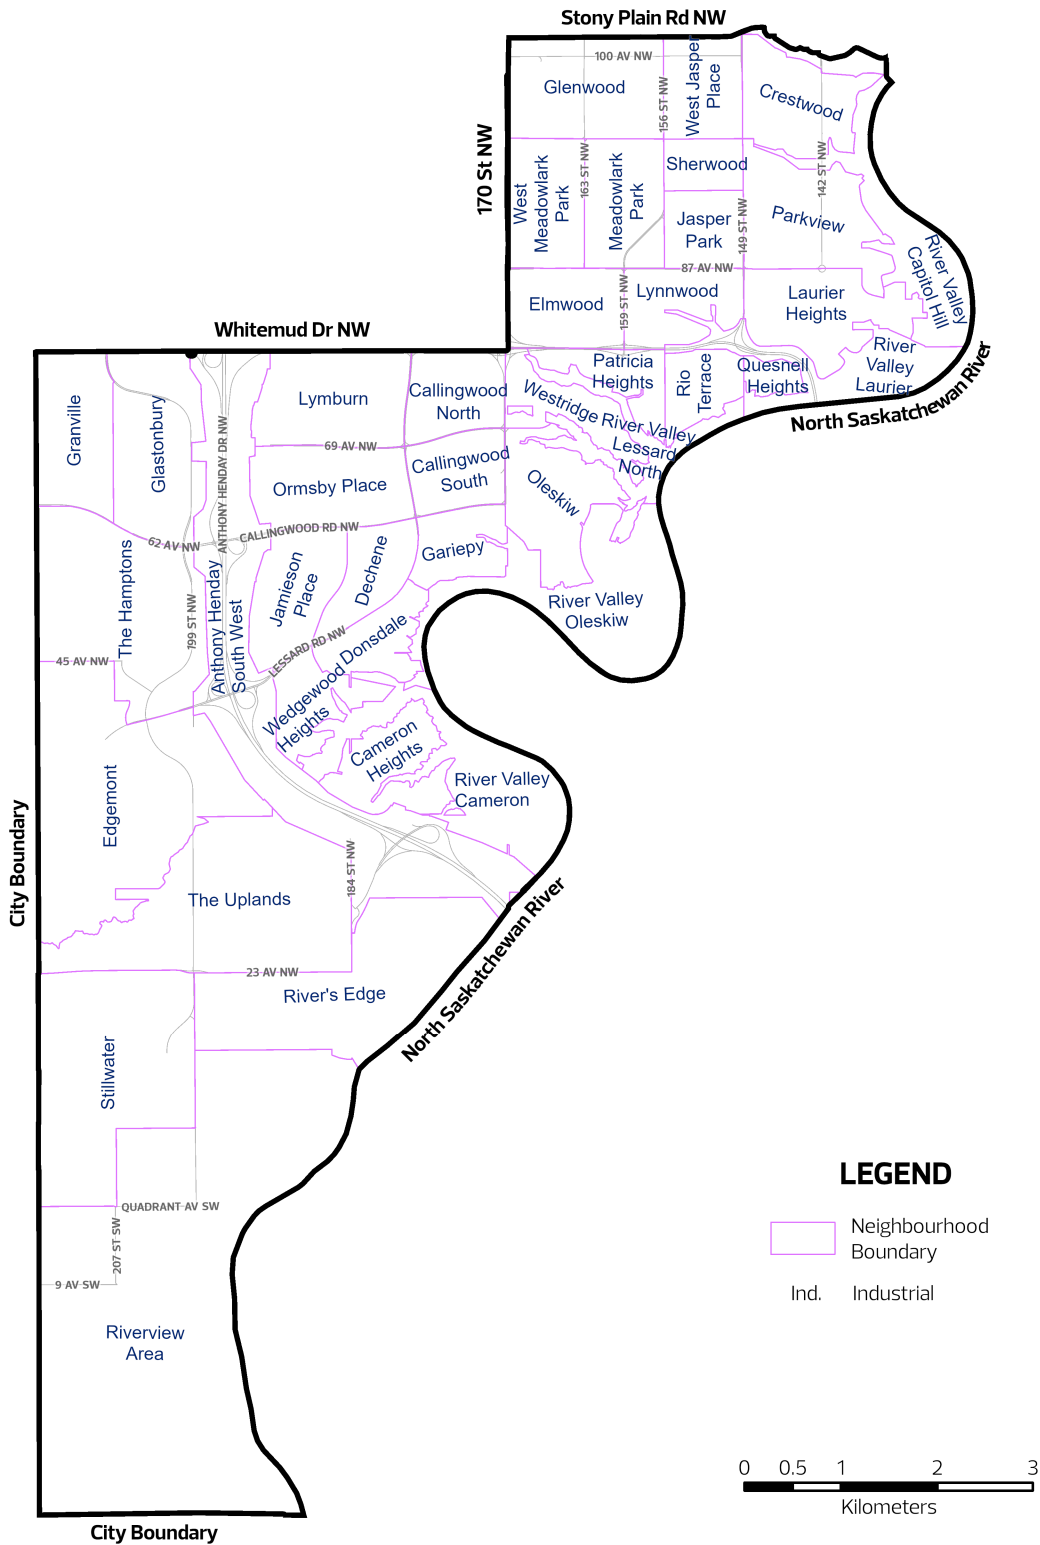

Ward E

Map compiled by:
Edmonton Elections
City of Edmonton

The City of Edmonton disclaims
any liability for the use of this map.

Map Revised: 2021-01-18

**WARD BOUNDARIES IN EFFECT FOR
2021 EDMONTON ELECTION**