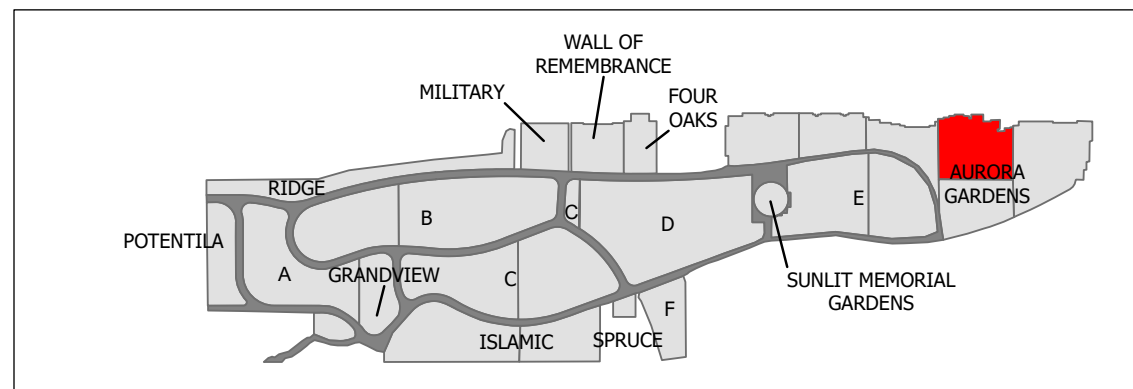

CARD 22

Northern Lights Cemetery - Aurora Gardens Part 4

Created: July 2009
Updated: June 2023
Data: City of Edmonton
Created by: Fire Rescue Services - Mapping Team

The City of Edmonton disclaims any liability for the use of this map. No reproduction of this map, in whole or in part, is permitted without express written consent of the City of Edmonton Fire Rescue Services.

Legend

- Green Burial Plot
- Block Boundary
- Trail
- Roadway