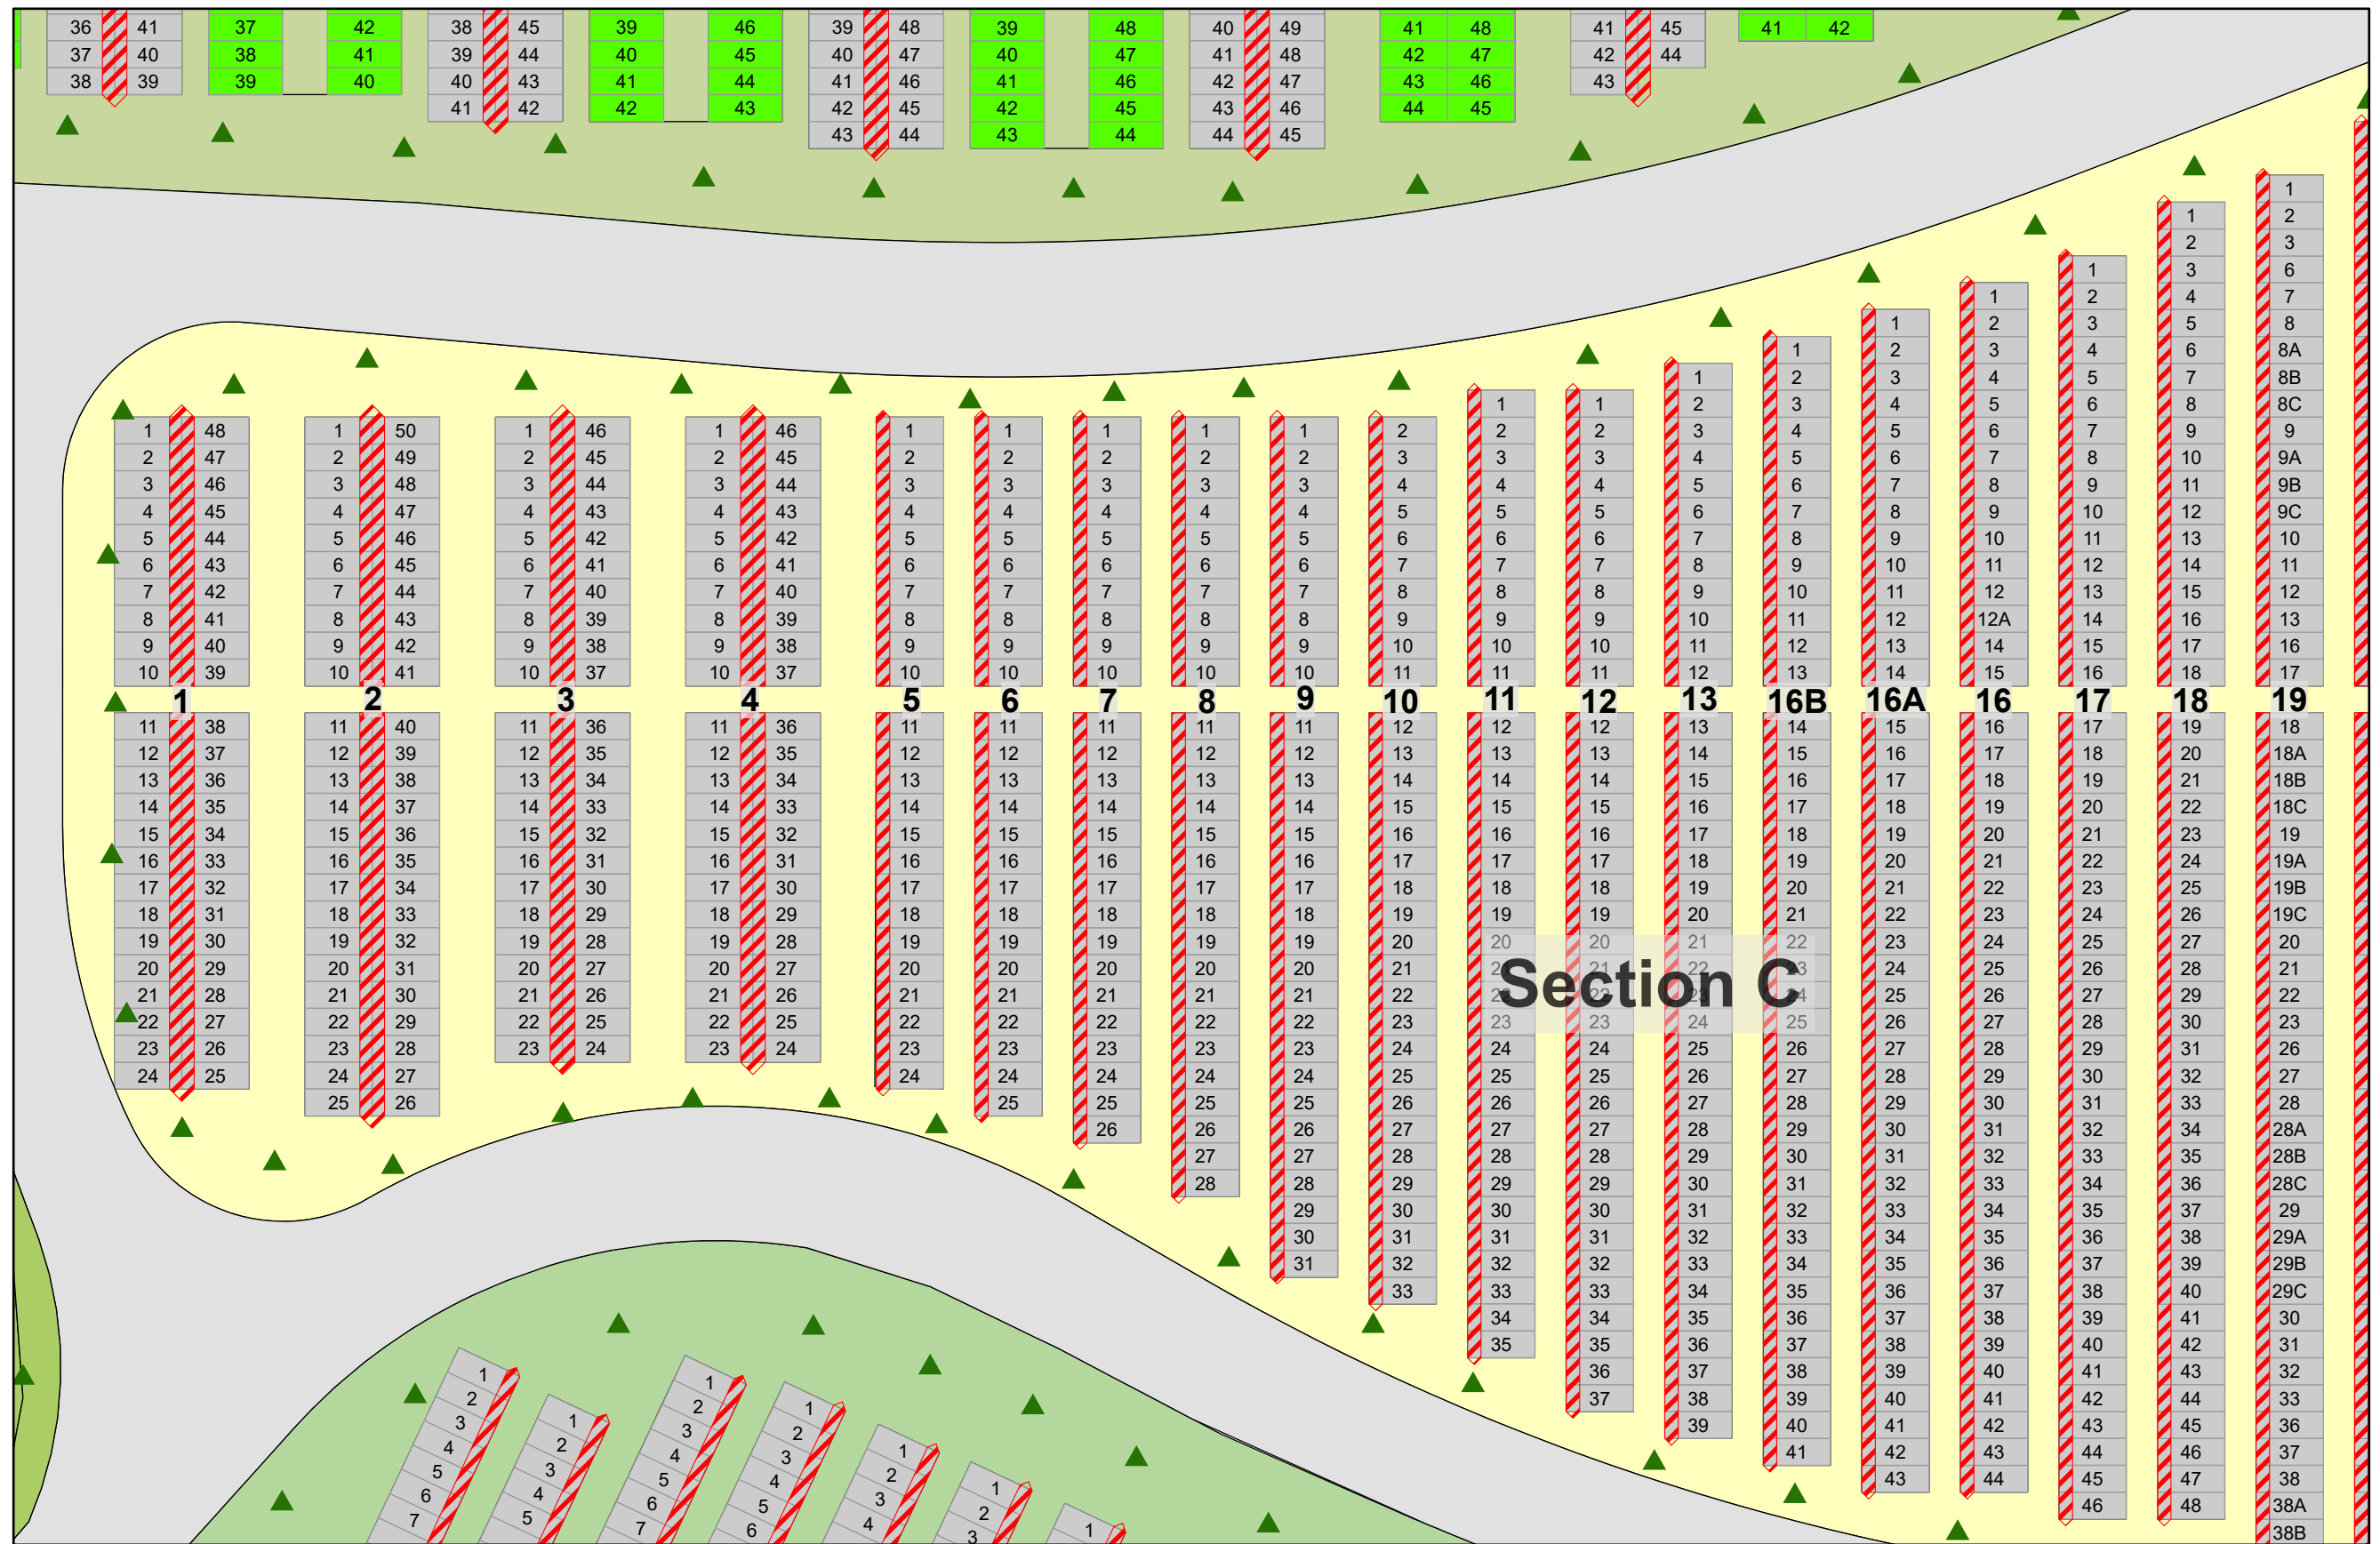

CARD 4

Northern Lights Cemetery - Section C Part 1

Legend

- Upright Monument
- Grade Beam Asbuilt
- Roadway
- Tree

Created: July 2009
Updated: May 2022
Data: City of Edmonton
Created by: Fire Rescue Services - Mapping Team

The City of Edmonton disclaims any liability for the use of this map. No reproduction of this map, in whole or in part, is permitted without express written consent of the City of Edmonton Fire Rescue Services.