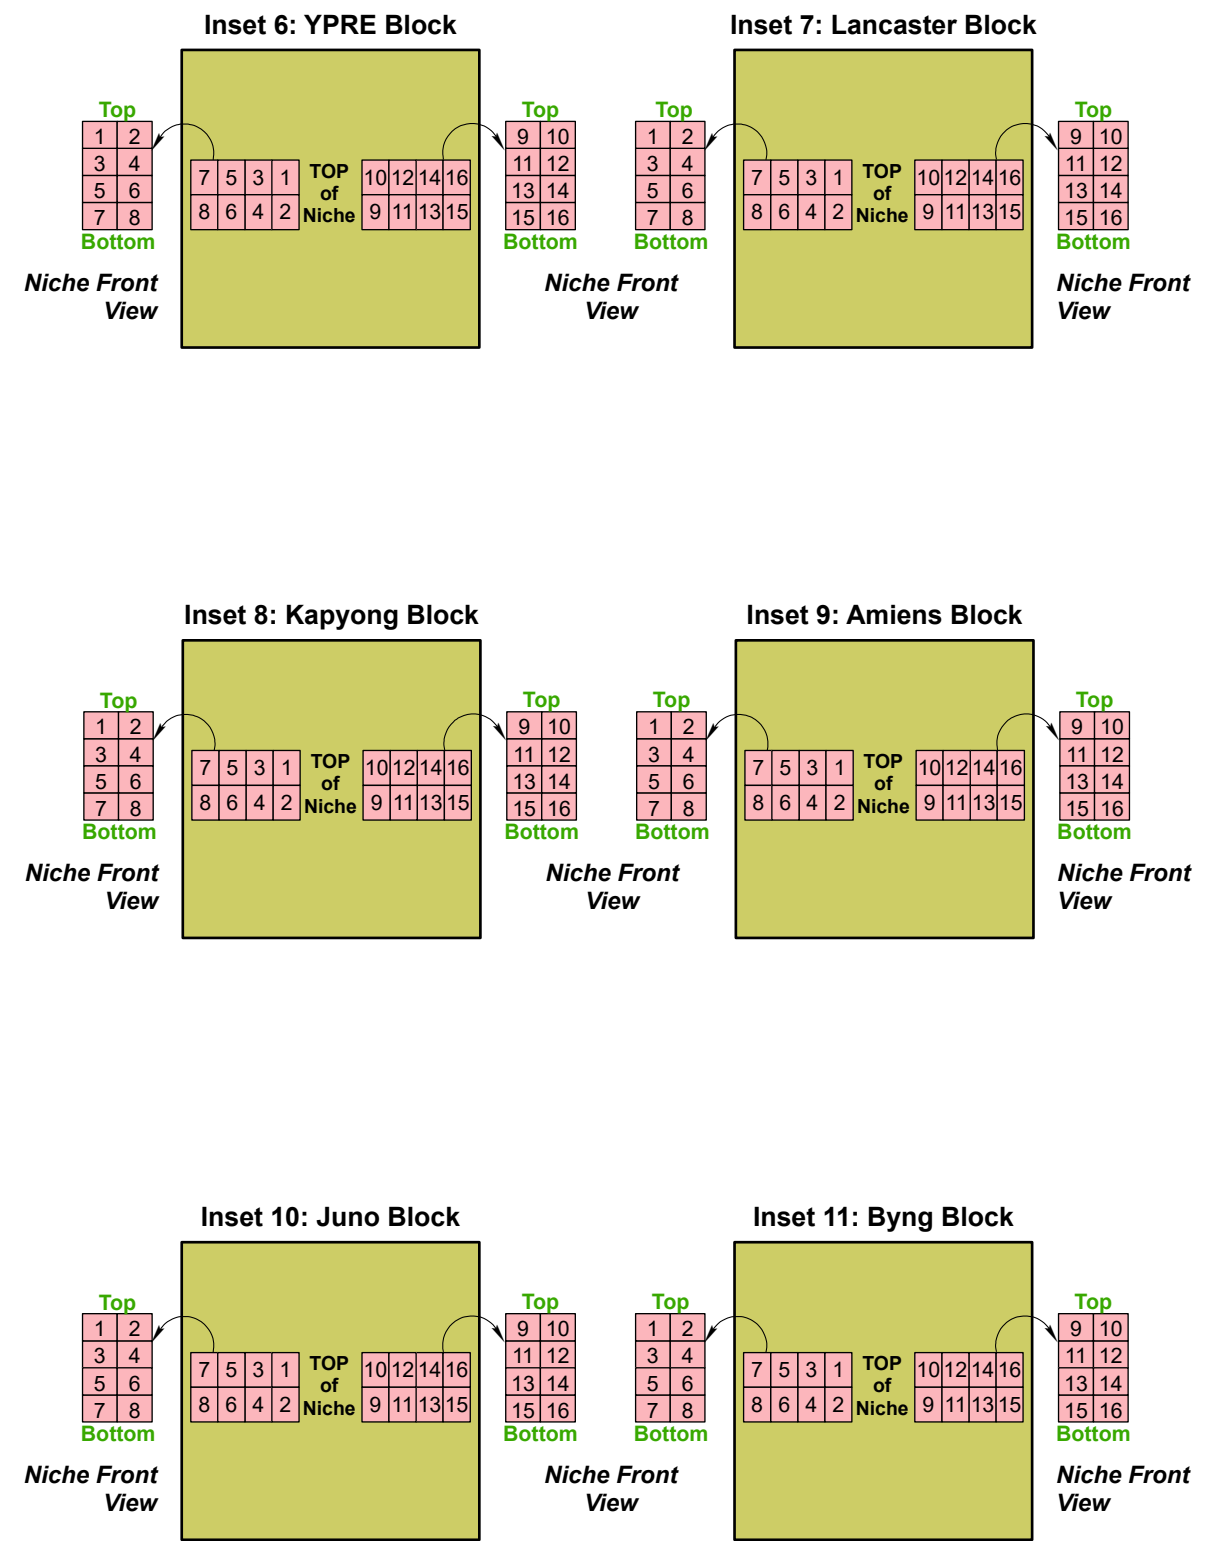

CARD 13

Northern Lights Cemetery - Wall of Remembrance