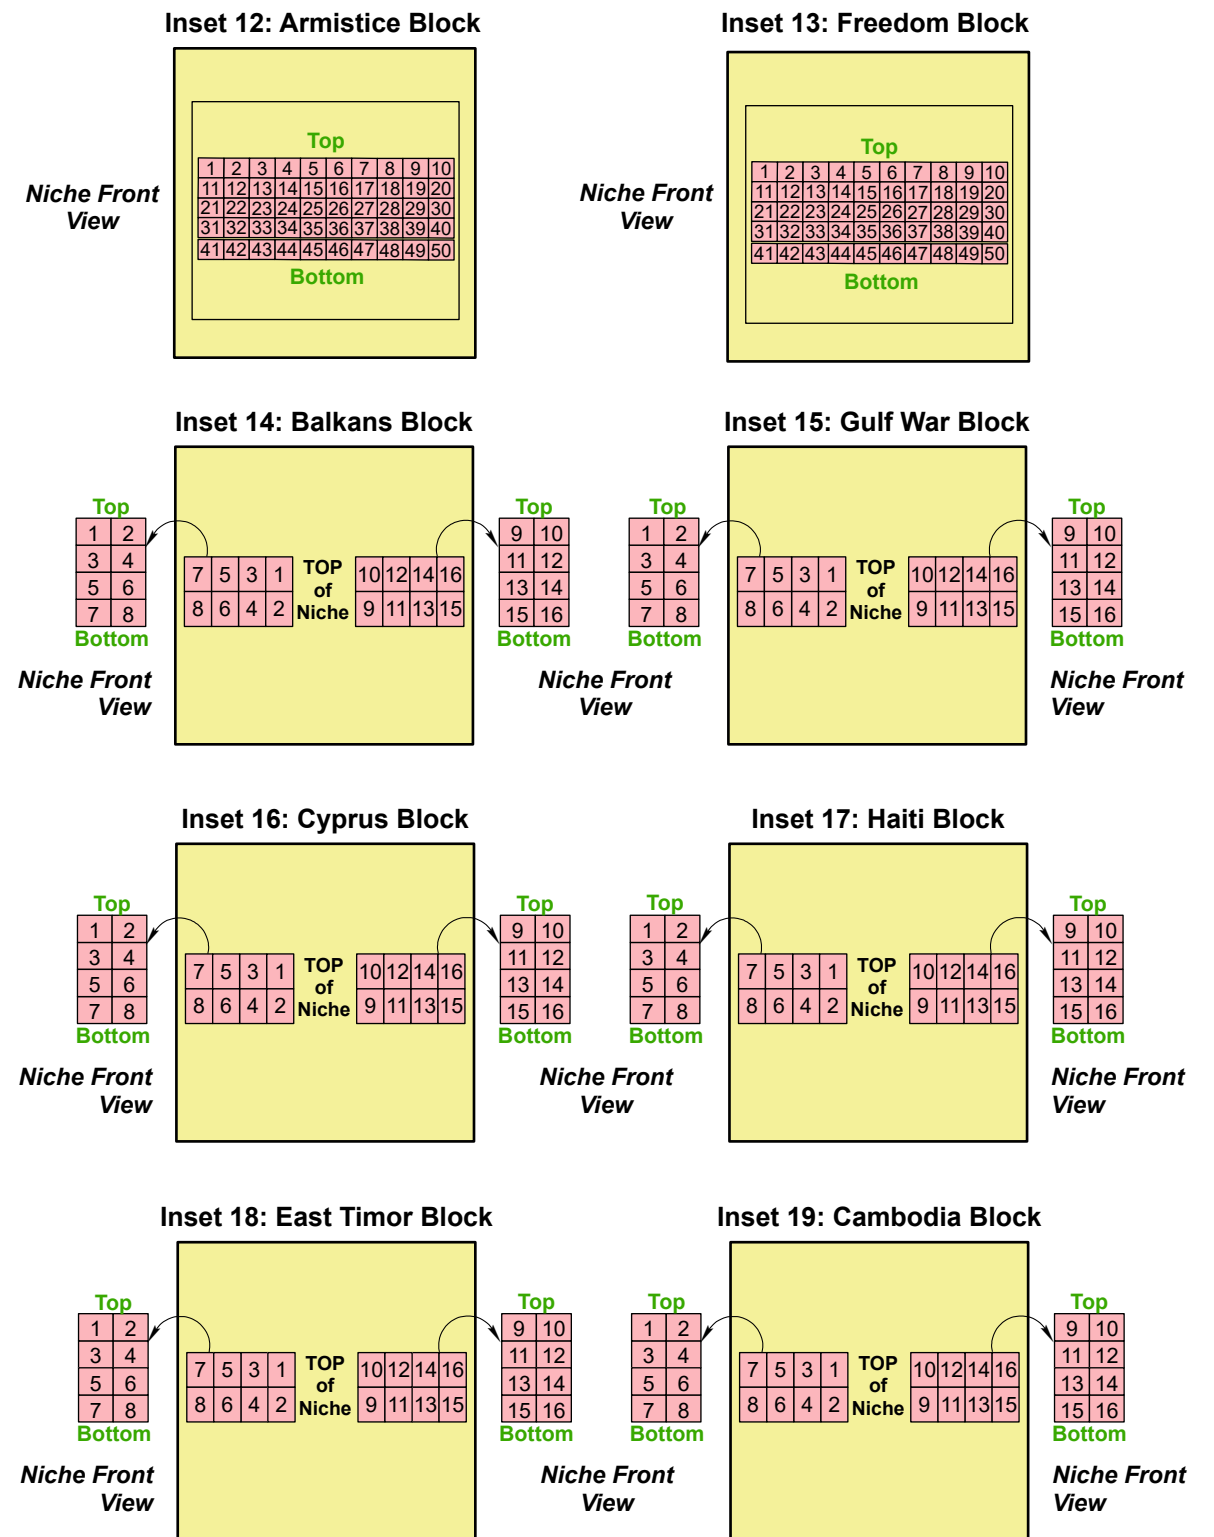

CARD 14

Northern Lights Cemetery - Military

Legend

- Military Upright Monument
- Niche
- Grade Beam Asbuilt
- Tree

Created: July 2009
Updated: May 2022
Data: City of Edmonton
Created by: Fire Rescue Services - Mapping Team

The City of Edmonton disclaims any liability for the use of this map. No reproduction of this map, in whole or in part, is permitted without express written consent of the City of Edmonton Fire Rescue Services.