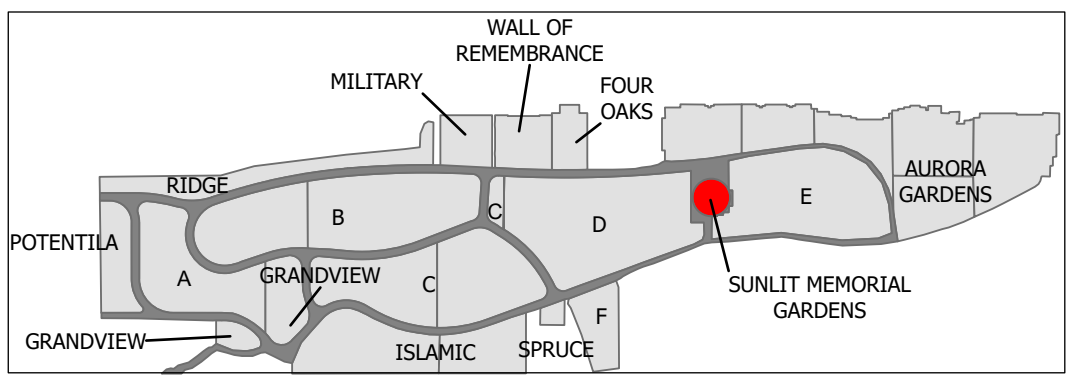

CARD 16

Northern Lights Cemetery - Sunlit Memorial Gardens

Legend

- Family Monument
- Trail

Created: July 2009
 Updated: May 2022
 Data: City of Edmonton
 Created by: Fire Rescue Services - Mapping Team

The City of Edmonton disclaims any liability for the use of this map. No reproduction of this map, in whole or in part, is permitted without express written consent of the City of Edmonton Fire Rescue Services.