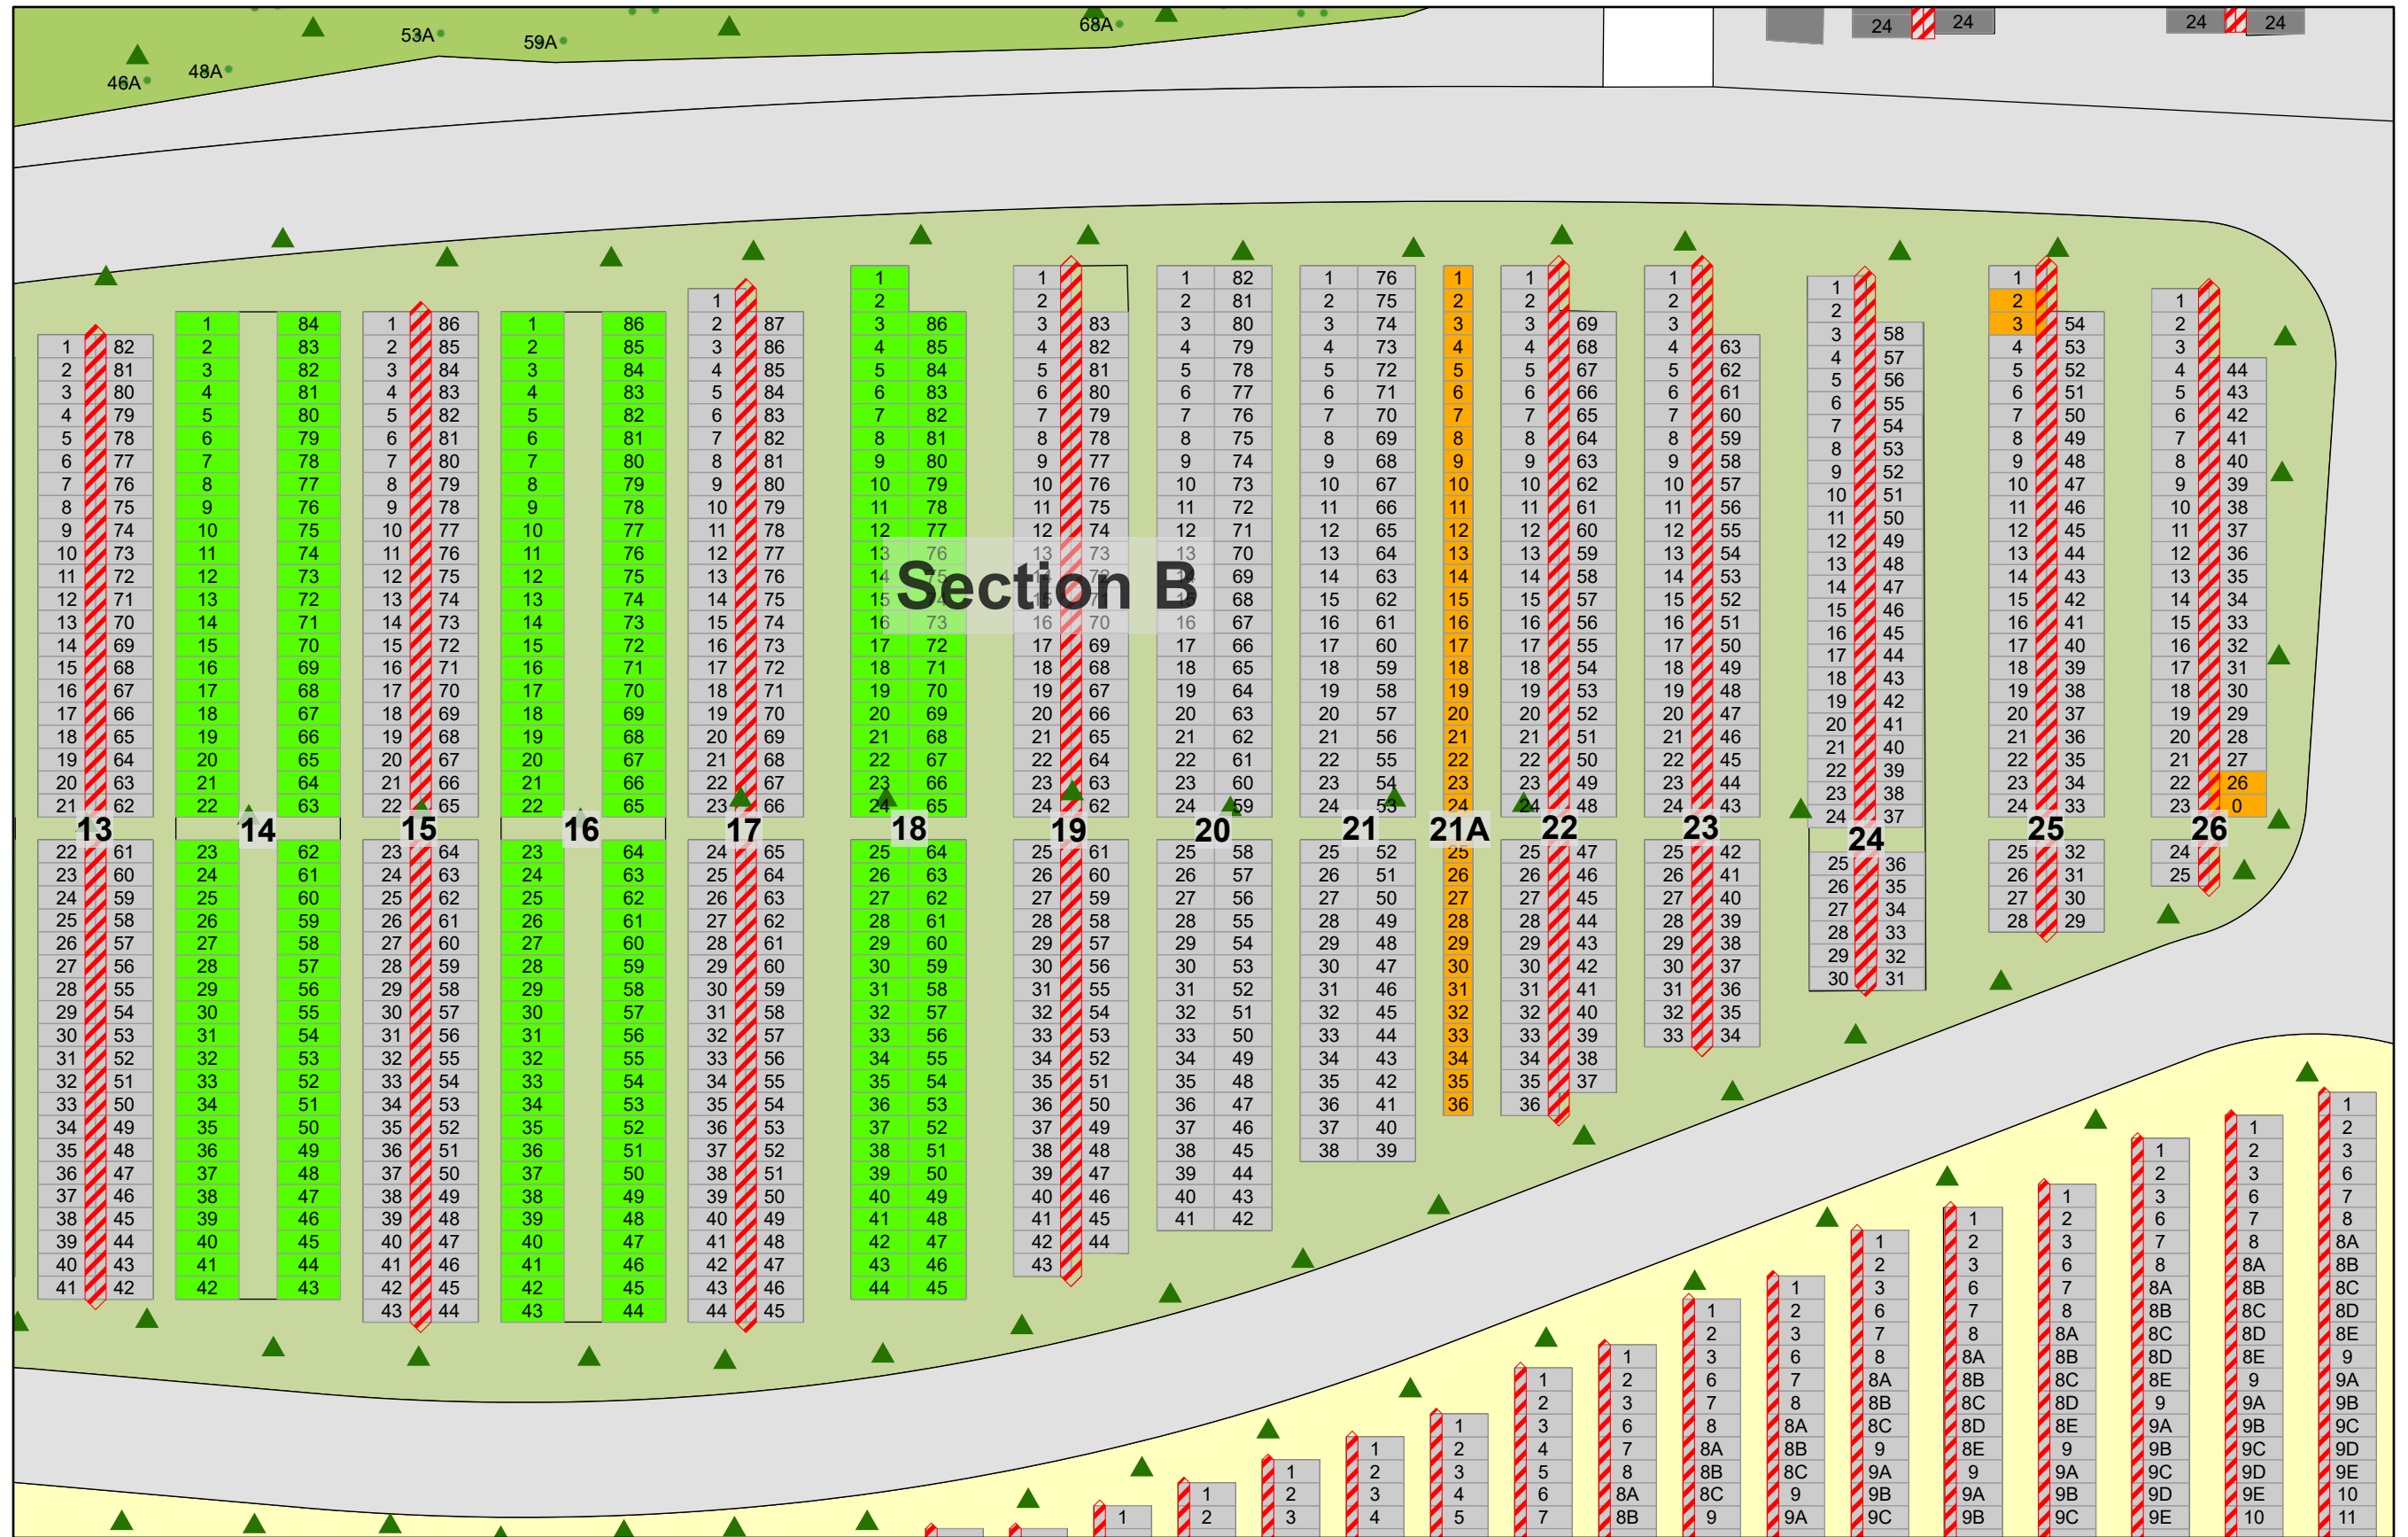

CARD 3

Northern Lights Cemetery - Section B Part 2

Legend

- Flat Monument
- Upright Monument
- Tree
- Cremation Plot
- Grade Beam Asbuilt

Created: July 2009
Updated: December 2024
Data: City of Edmonton
Created by: Fire Rescue Services - Mapping Team

The City of Edmonton disclaims any liability for the use of this map. No reproduction of this map, in whole or in part, is permitted without express written consent of the City of Edmonton Fire Rescue Services.