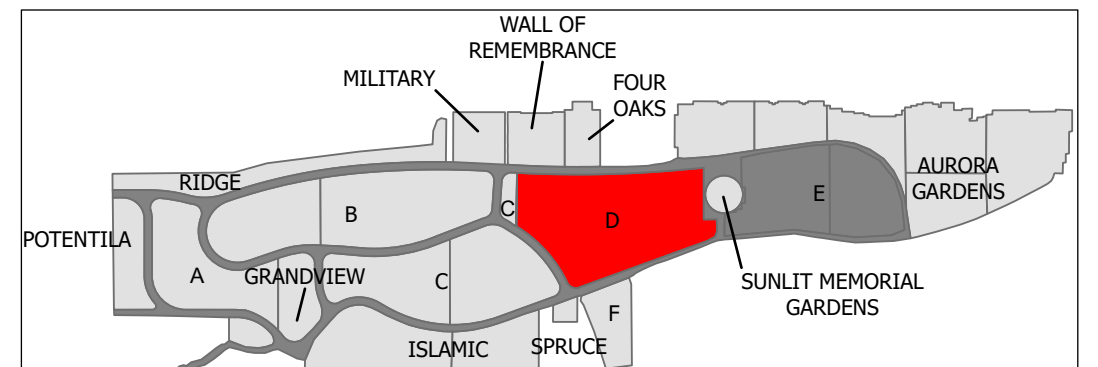

CARD 6

Northern Lights Cemetery - Section D

Legend

- Upright Monument
- Grade Beam Asbuilt
- Oversized Upright Monument
- Commemorative Plot
- Tree
- Roadway

Created: July 2009
Updated: December 2024
Data: City of Edmonton
Created by: Fire Rescue Services - Mapping Team

The City of Edmonton disclaims any liability for the use of this map. No reproduction of this map, in whole or in part, is permitted without express written consent of the City of Edmonton Fire Rescue Services.