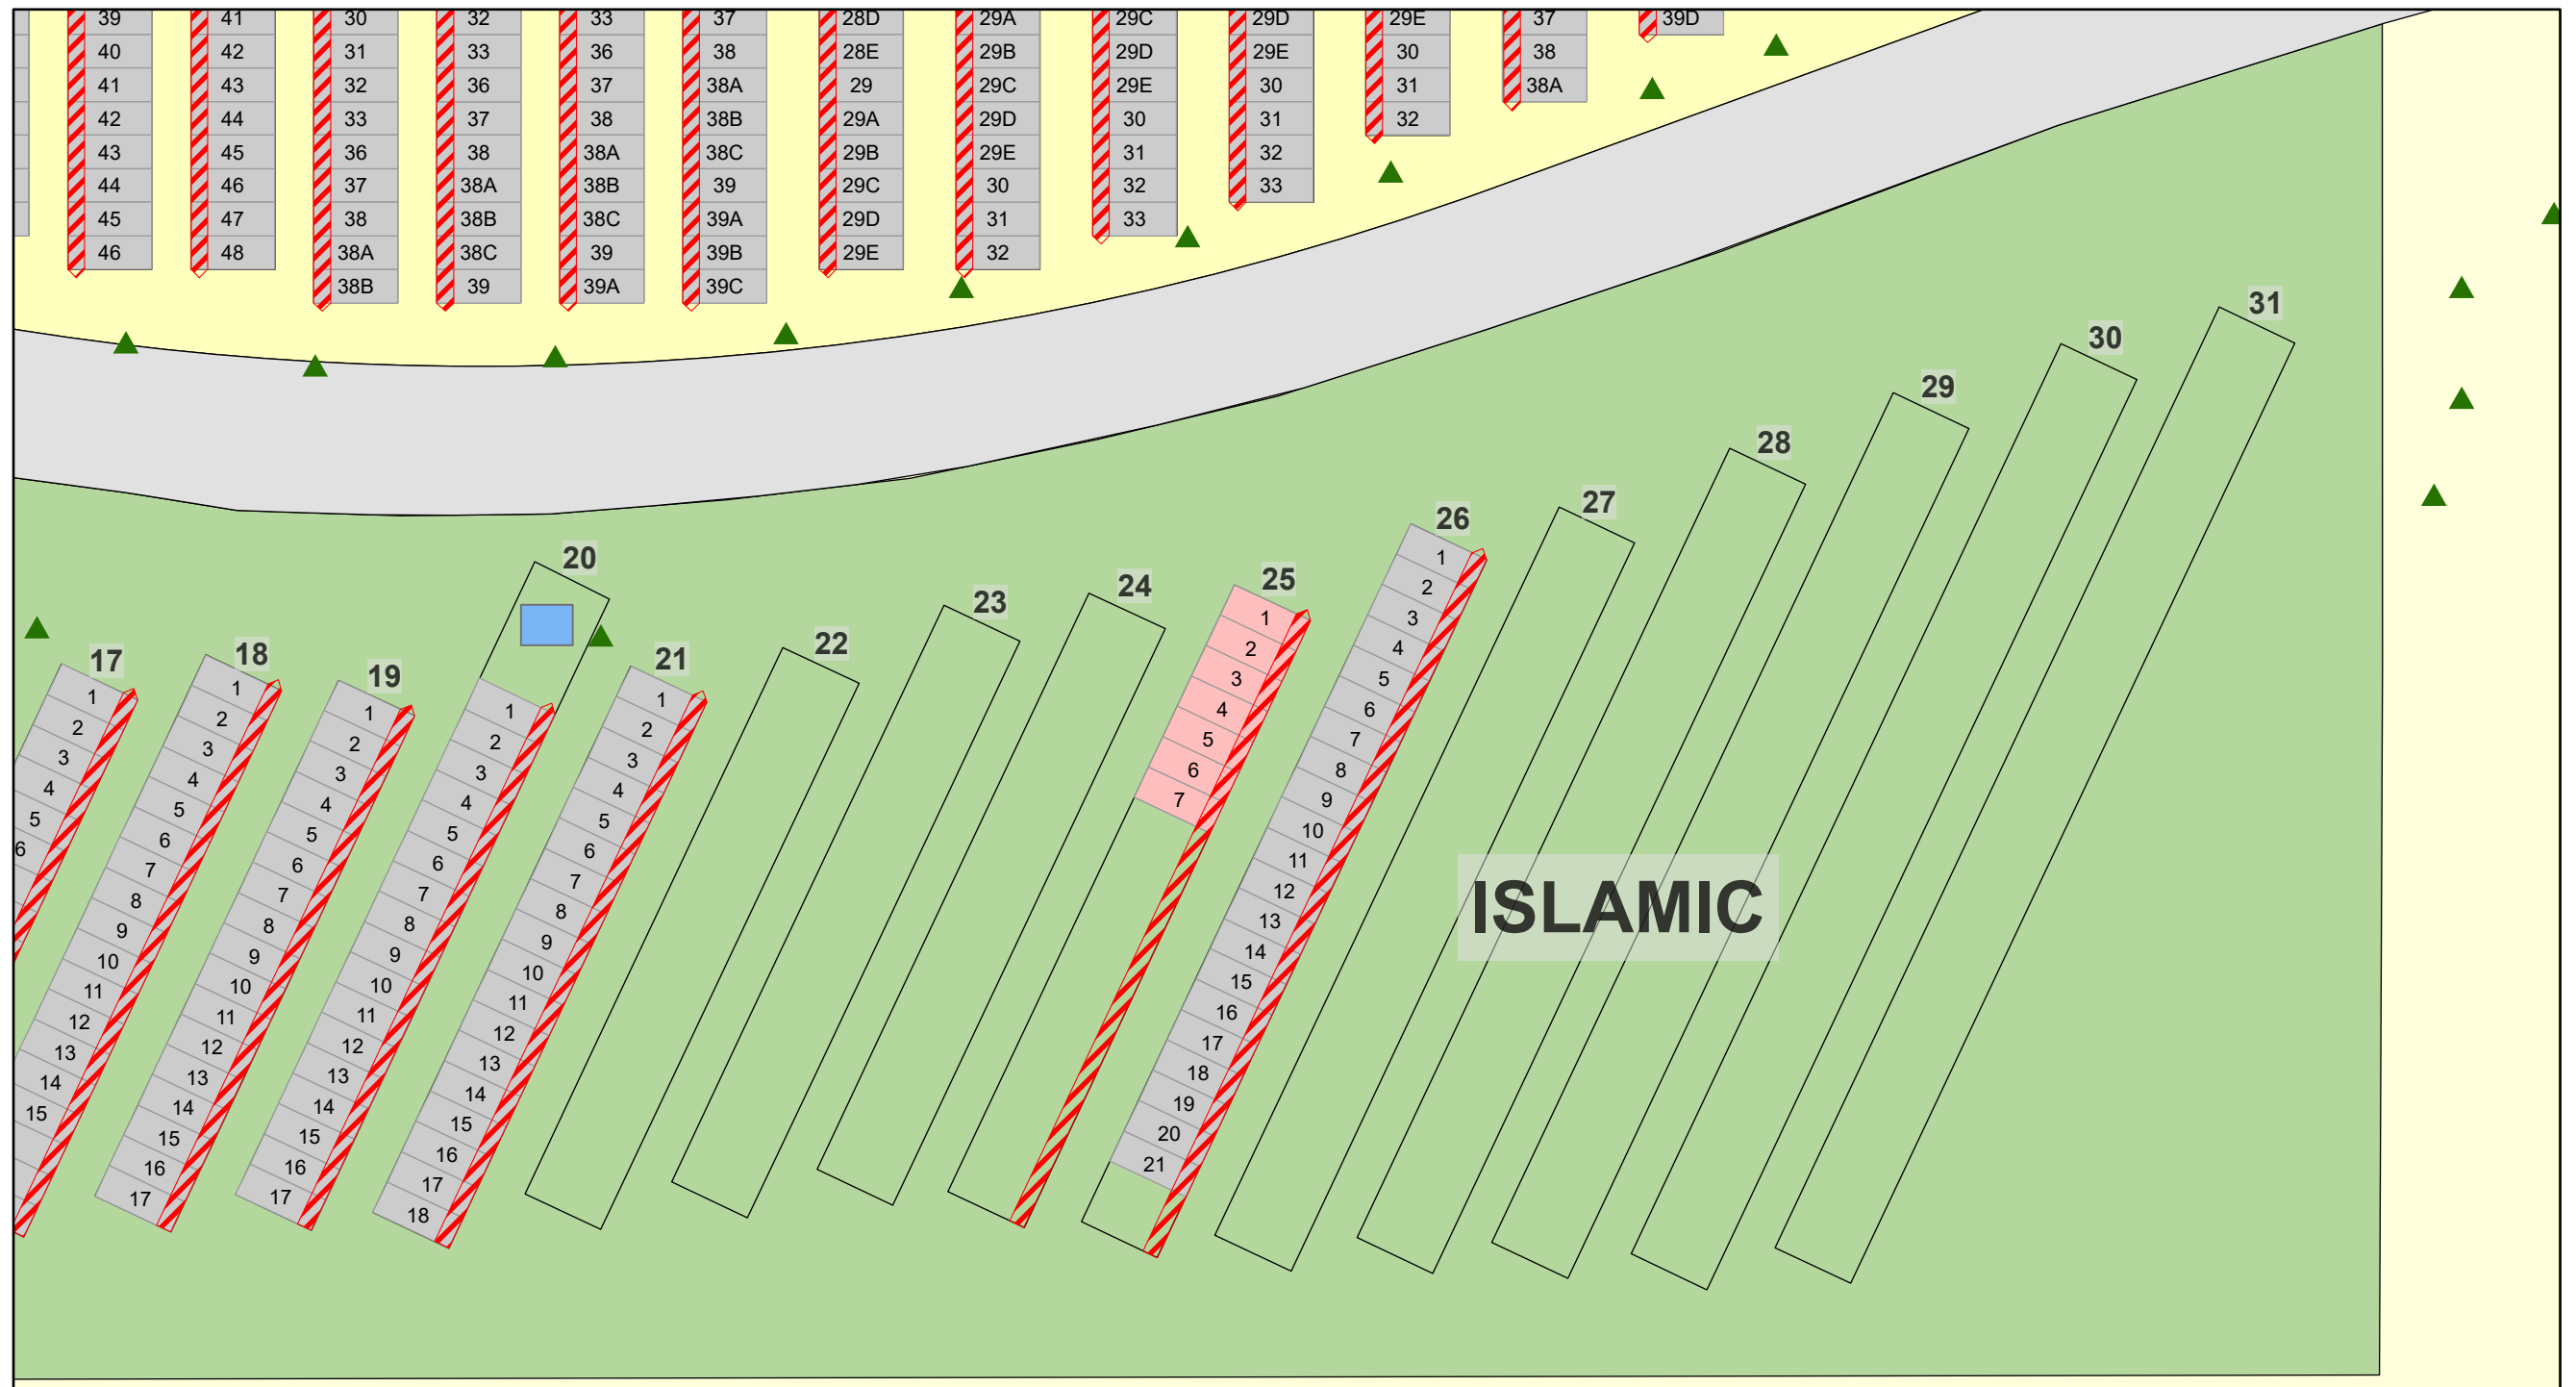

CARD 10

Northern Lights Cemetery - Islamic Part 2

Legend

- Upright Monument
- Child Plot
- Pray Area
- Grade Beam Asbuilt
- Tree
- Roadway

Created: July 2009
Updated: May 2022
Data: City of Edmonton
Created by: Fire Rescue Services - Mapping Team

The City of Edmonton disclaims any liability for the use of this map. No reproduction of this map, in whole or in part, is permitted without express written consent of the City of Edmonton Fire Rescue Services.