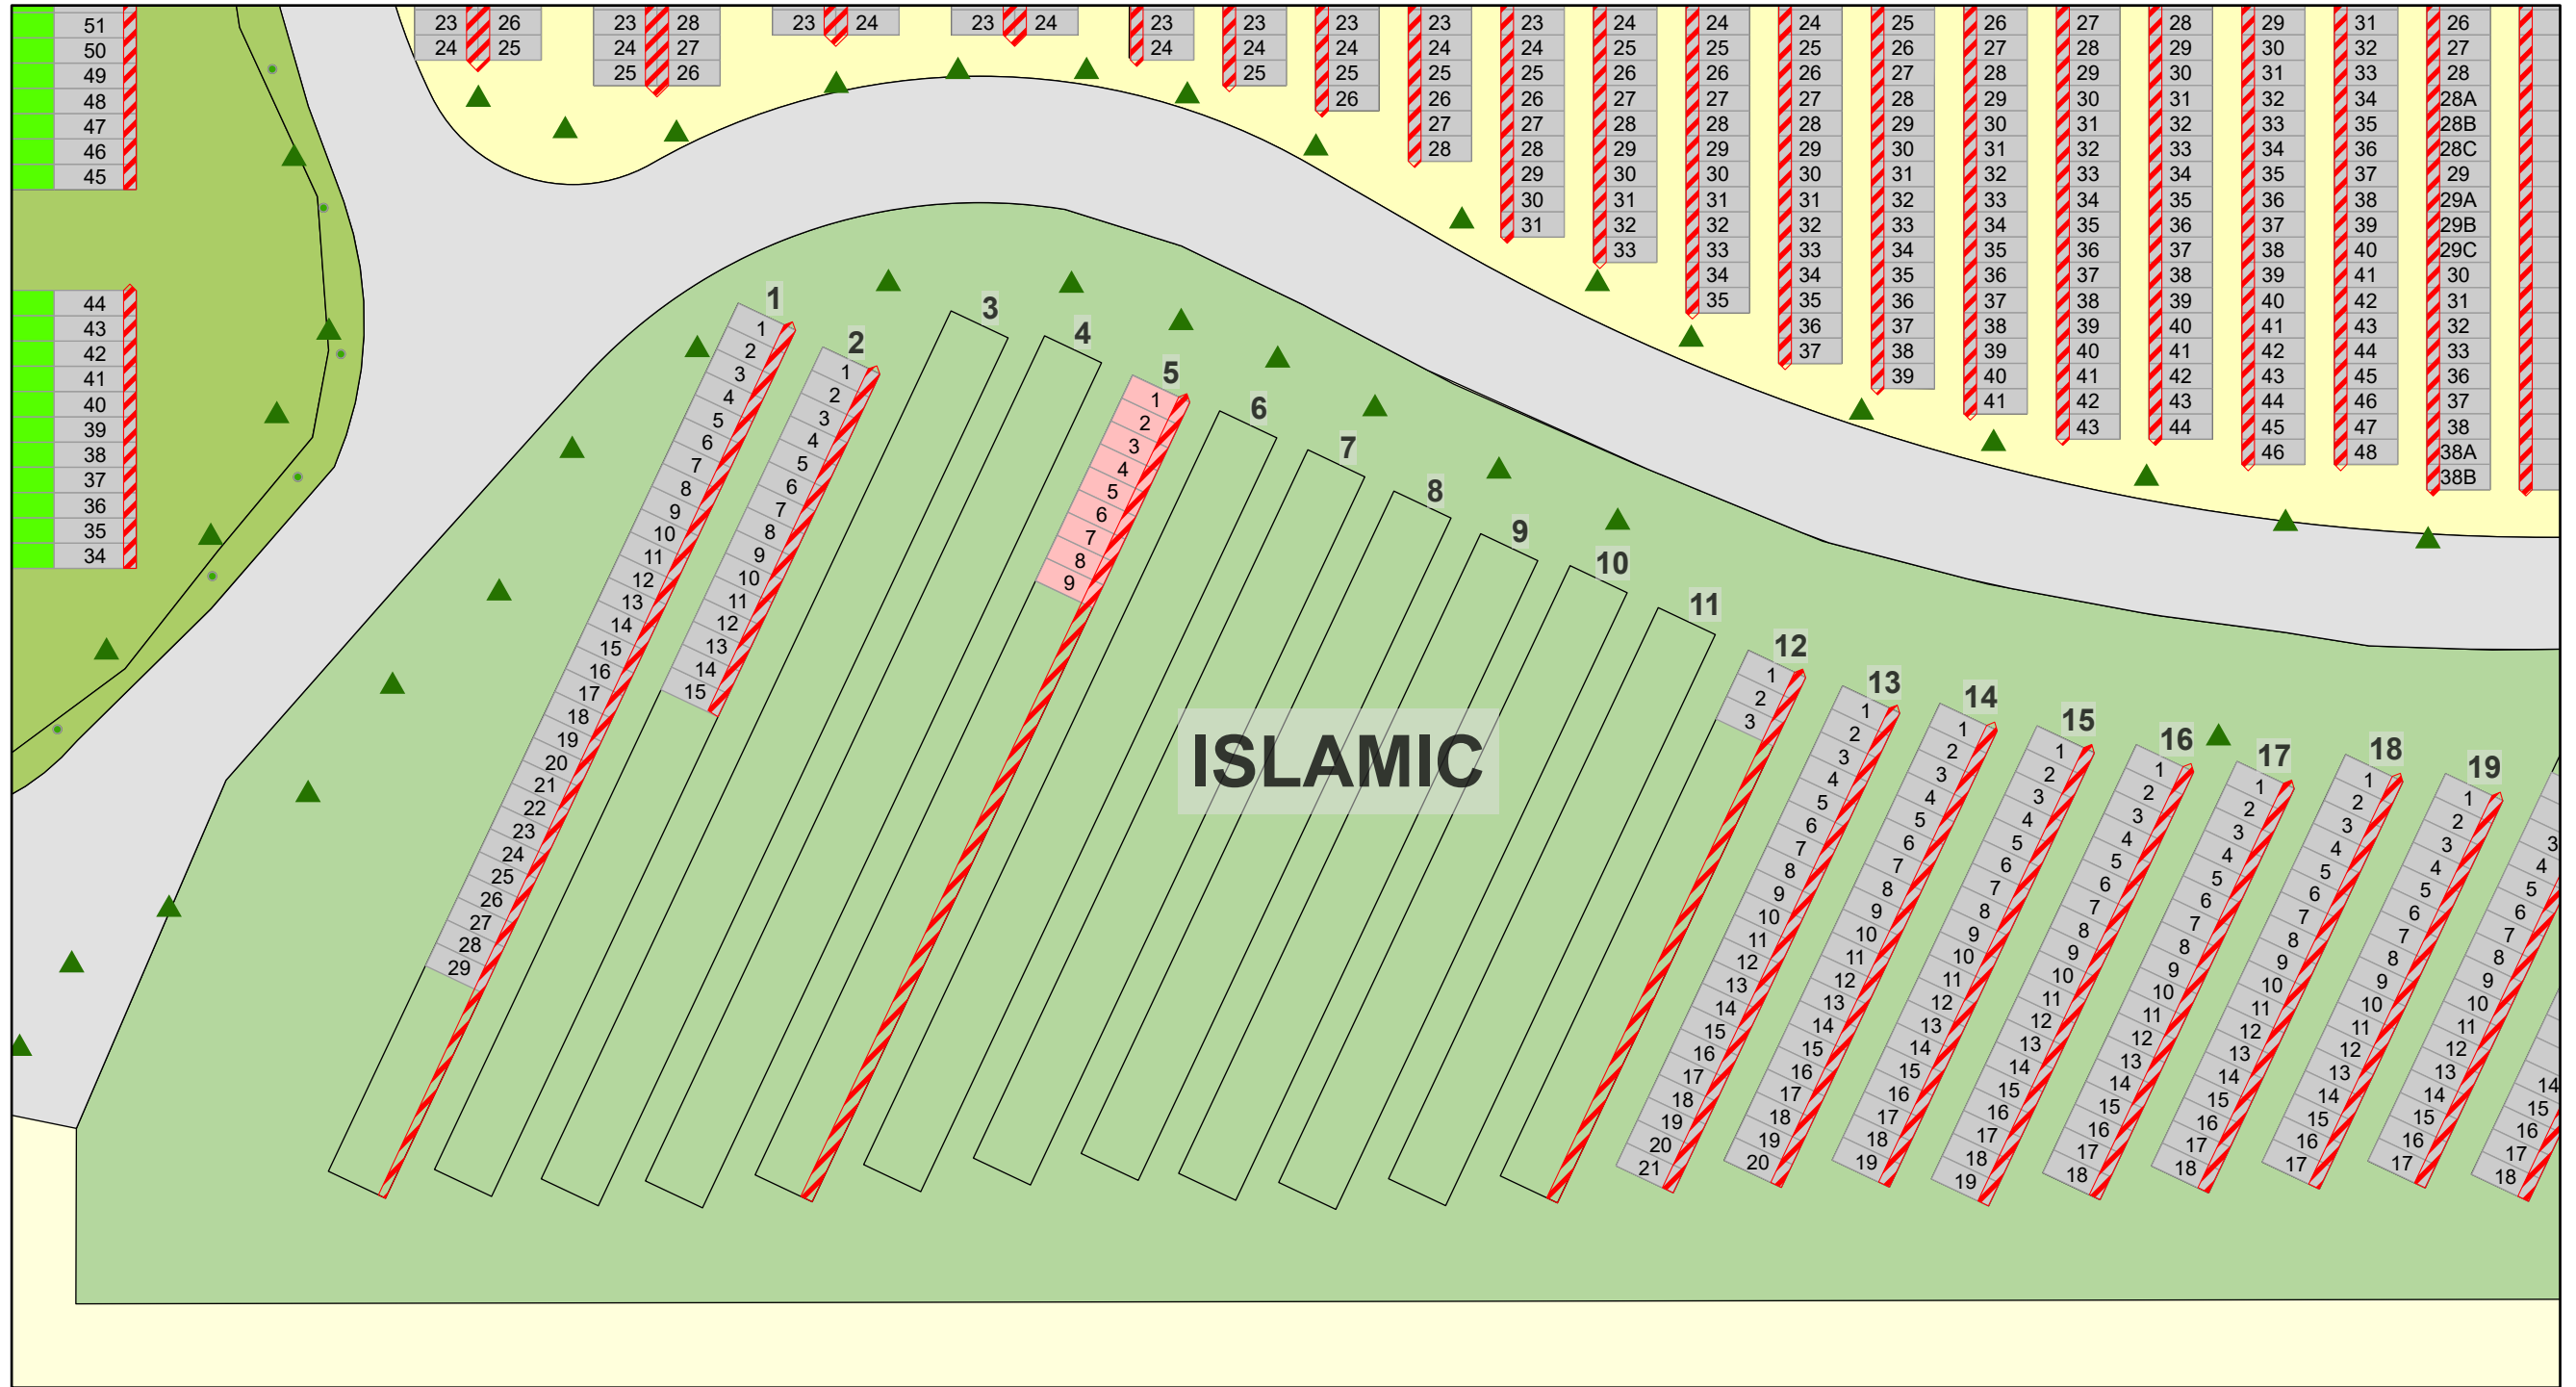

CARD 9

Northern Lights Cemetery - Islamic Part 1