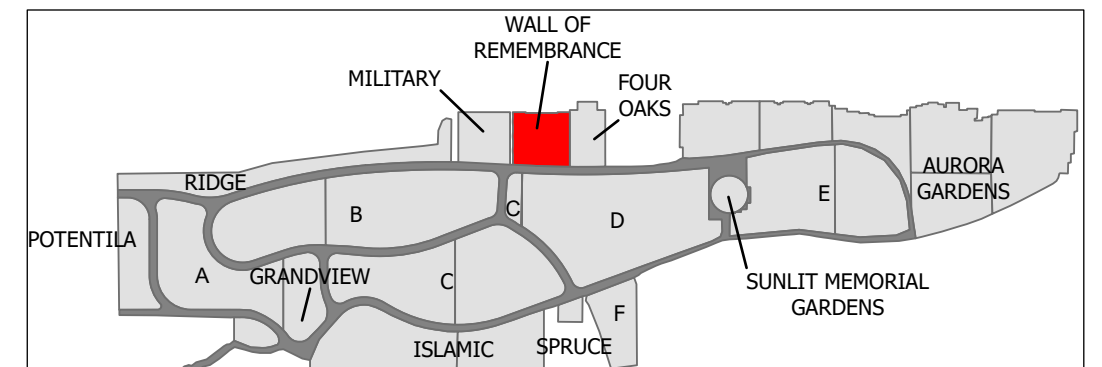

CARD 13

Northern Lights Cemetery - Wall of Remembrance

Inset 5: Niche

Created: July 2009
 Updated: May 2022
 Data: City of Edmonton
 Created by: Fire Rescue Services - Mapping Team

The City of Edmonton disclaims any liability for the use of this map. No reproduction of this map, in whole or in part, is permitted without express written consent of the City of Edmonton Fire Rescue Services.

- Legend**
- Niche
 - Military Upright
 - Garden Plot
 - Tree
 - Scattering Garden (SG)
 - Bench
 - Grade Beam Asbuilt

CARD 14

Northern Lights Cemetery - Military

Legend

- Military Upright Monument
- Niche
- Grade Beam Asbuilt
- Tree