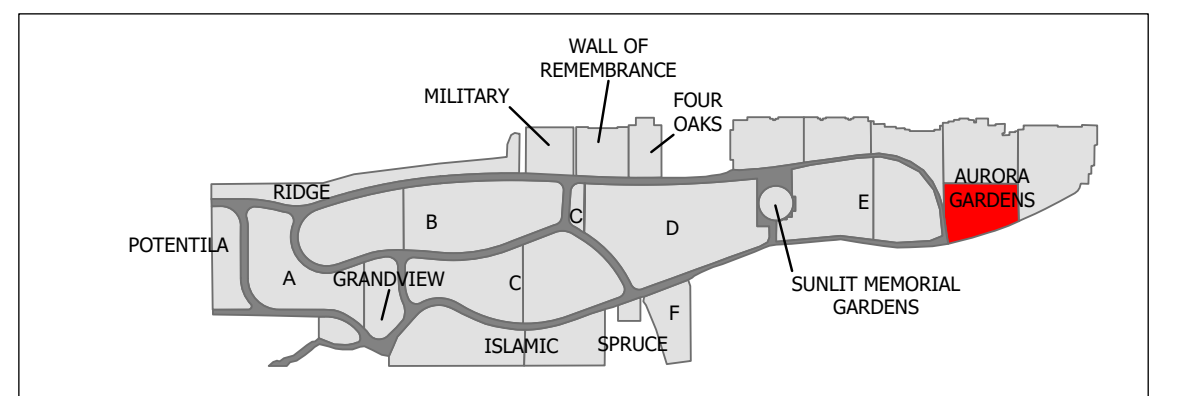

Legend

- Green Burial Plot
- Block Boundary
- Trail
- Roadway