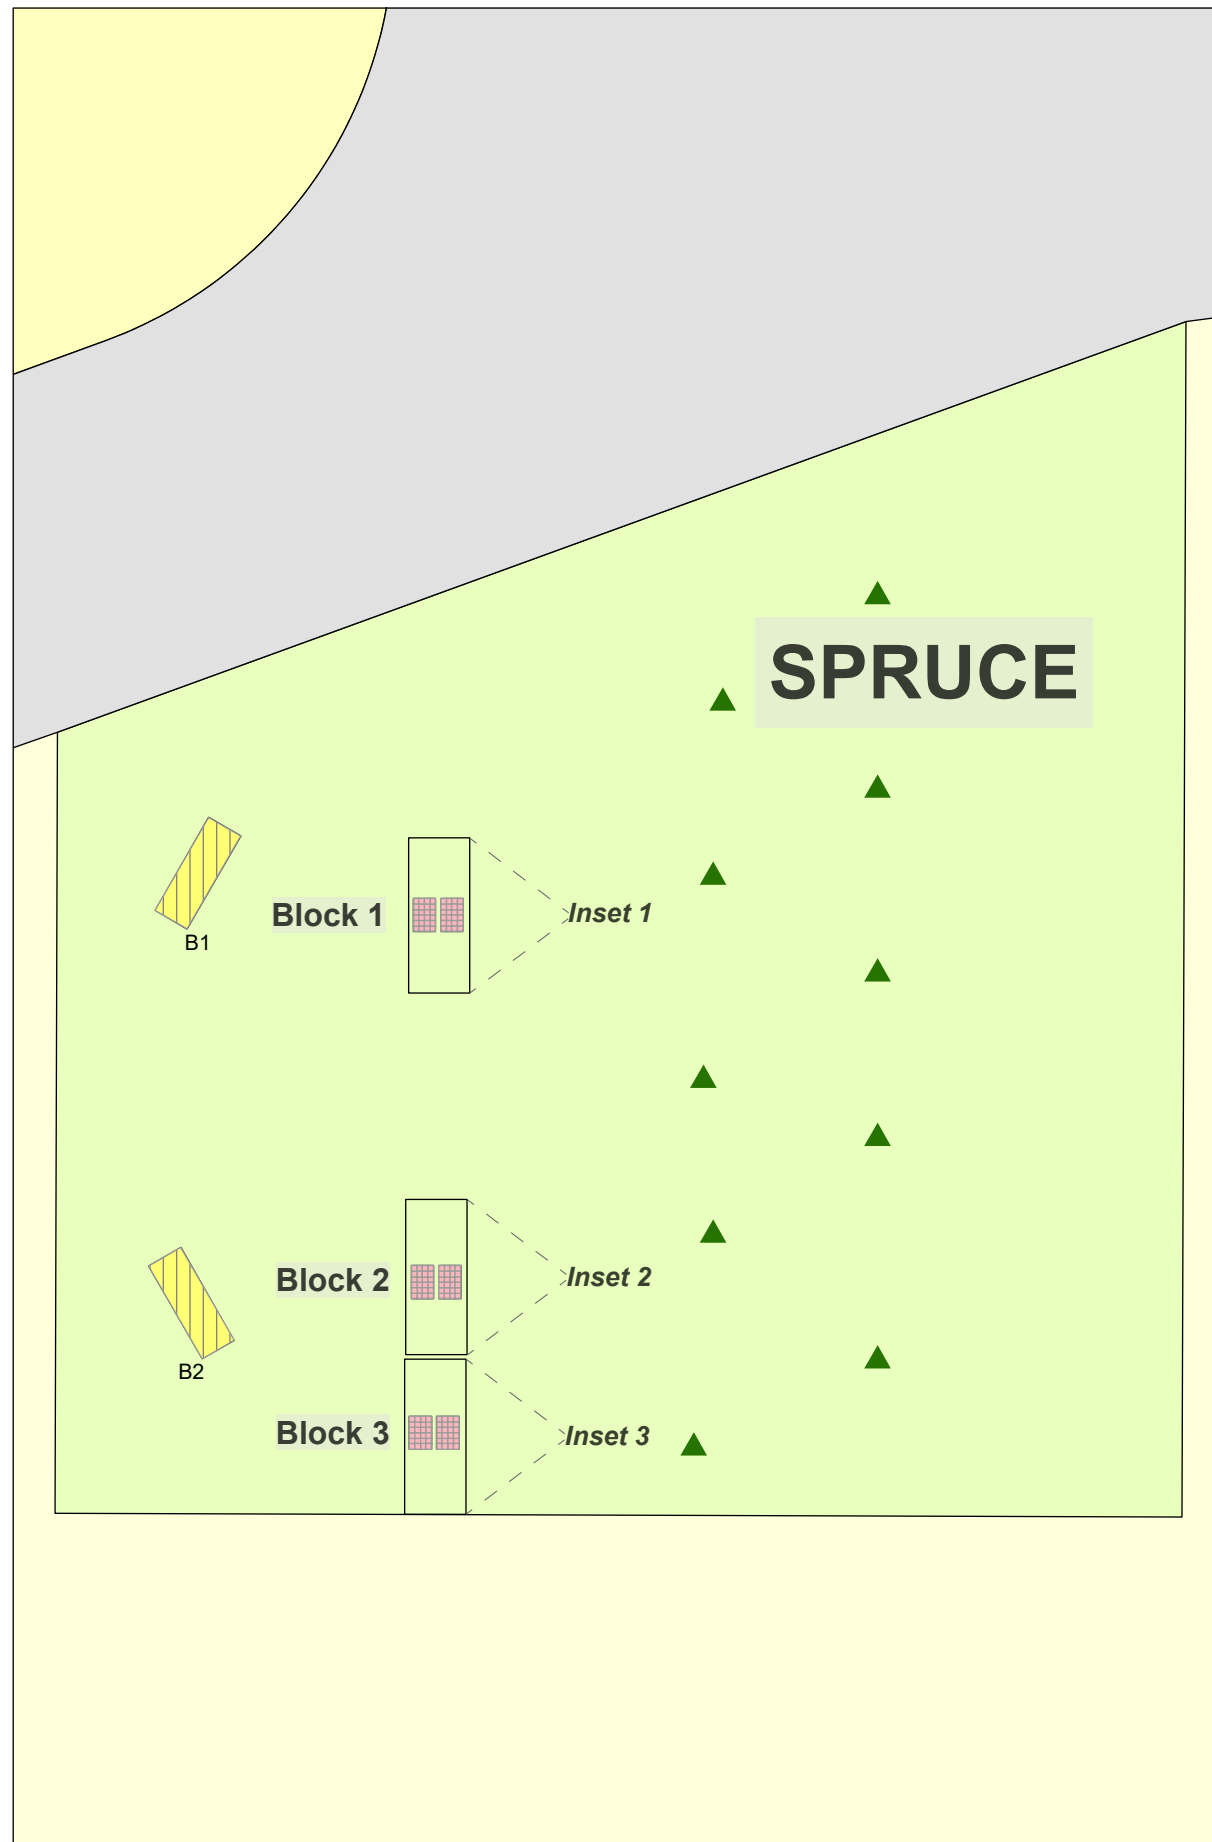

CARD 12

Northern Lights Cemetery - Spruce