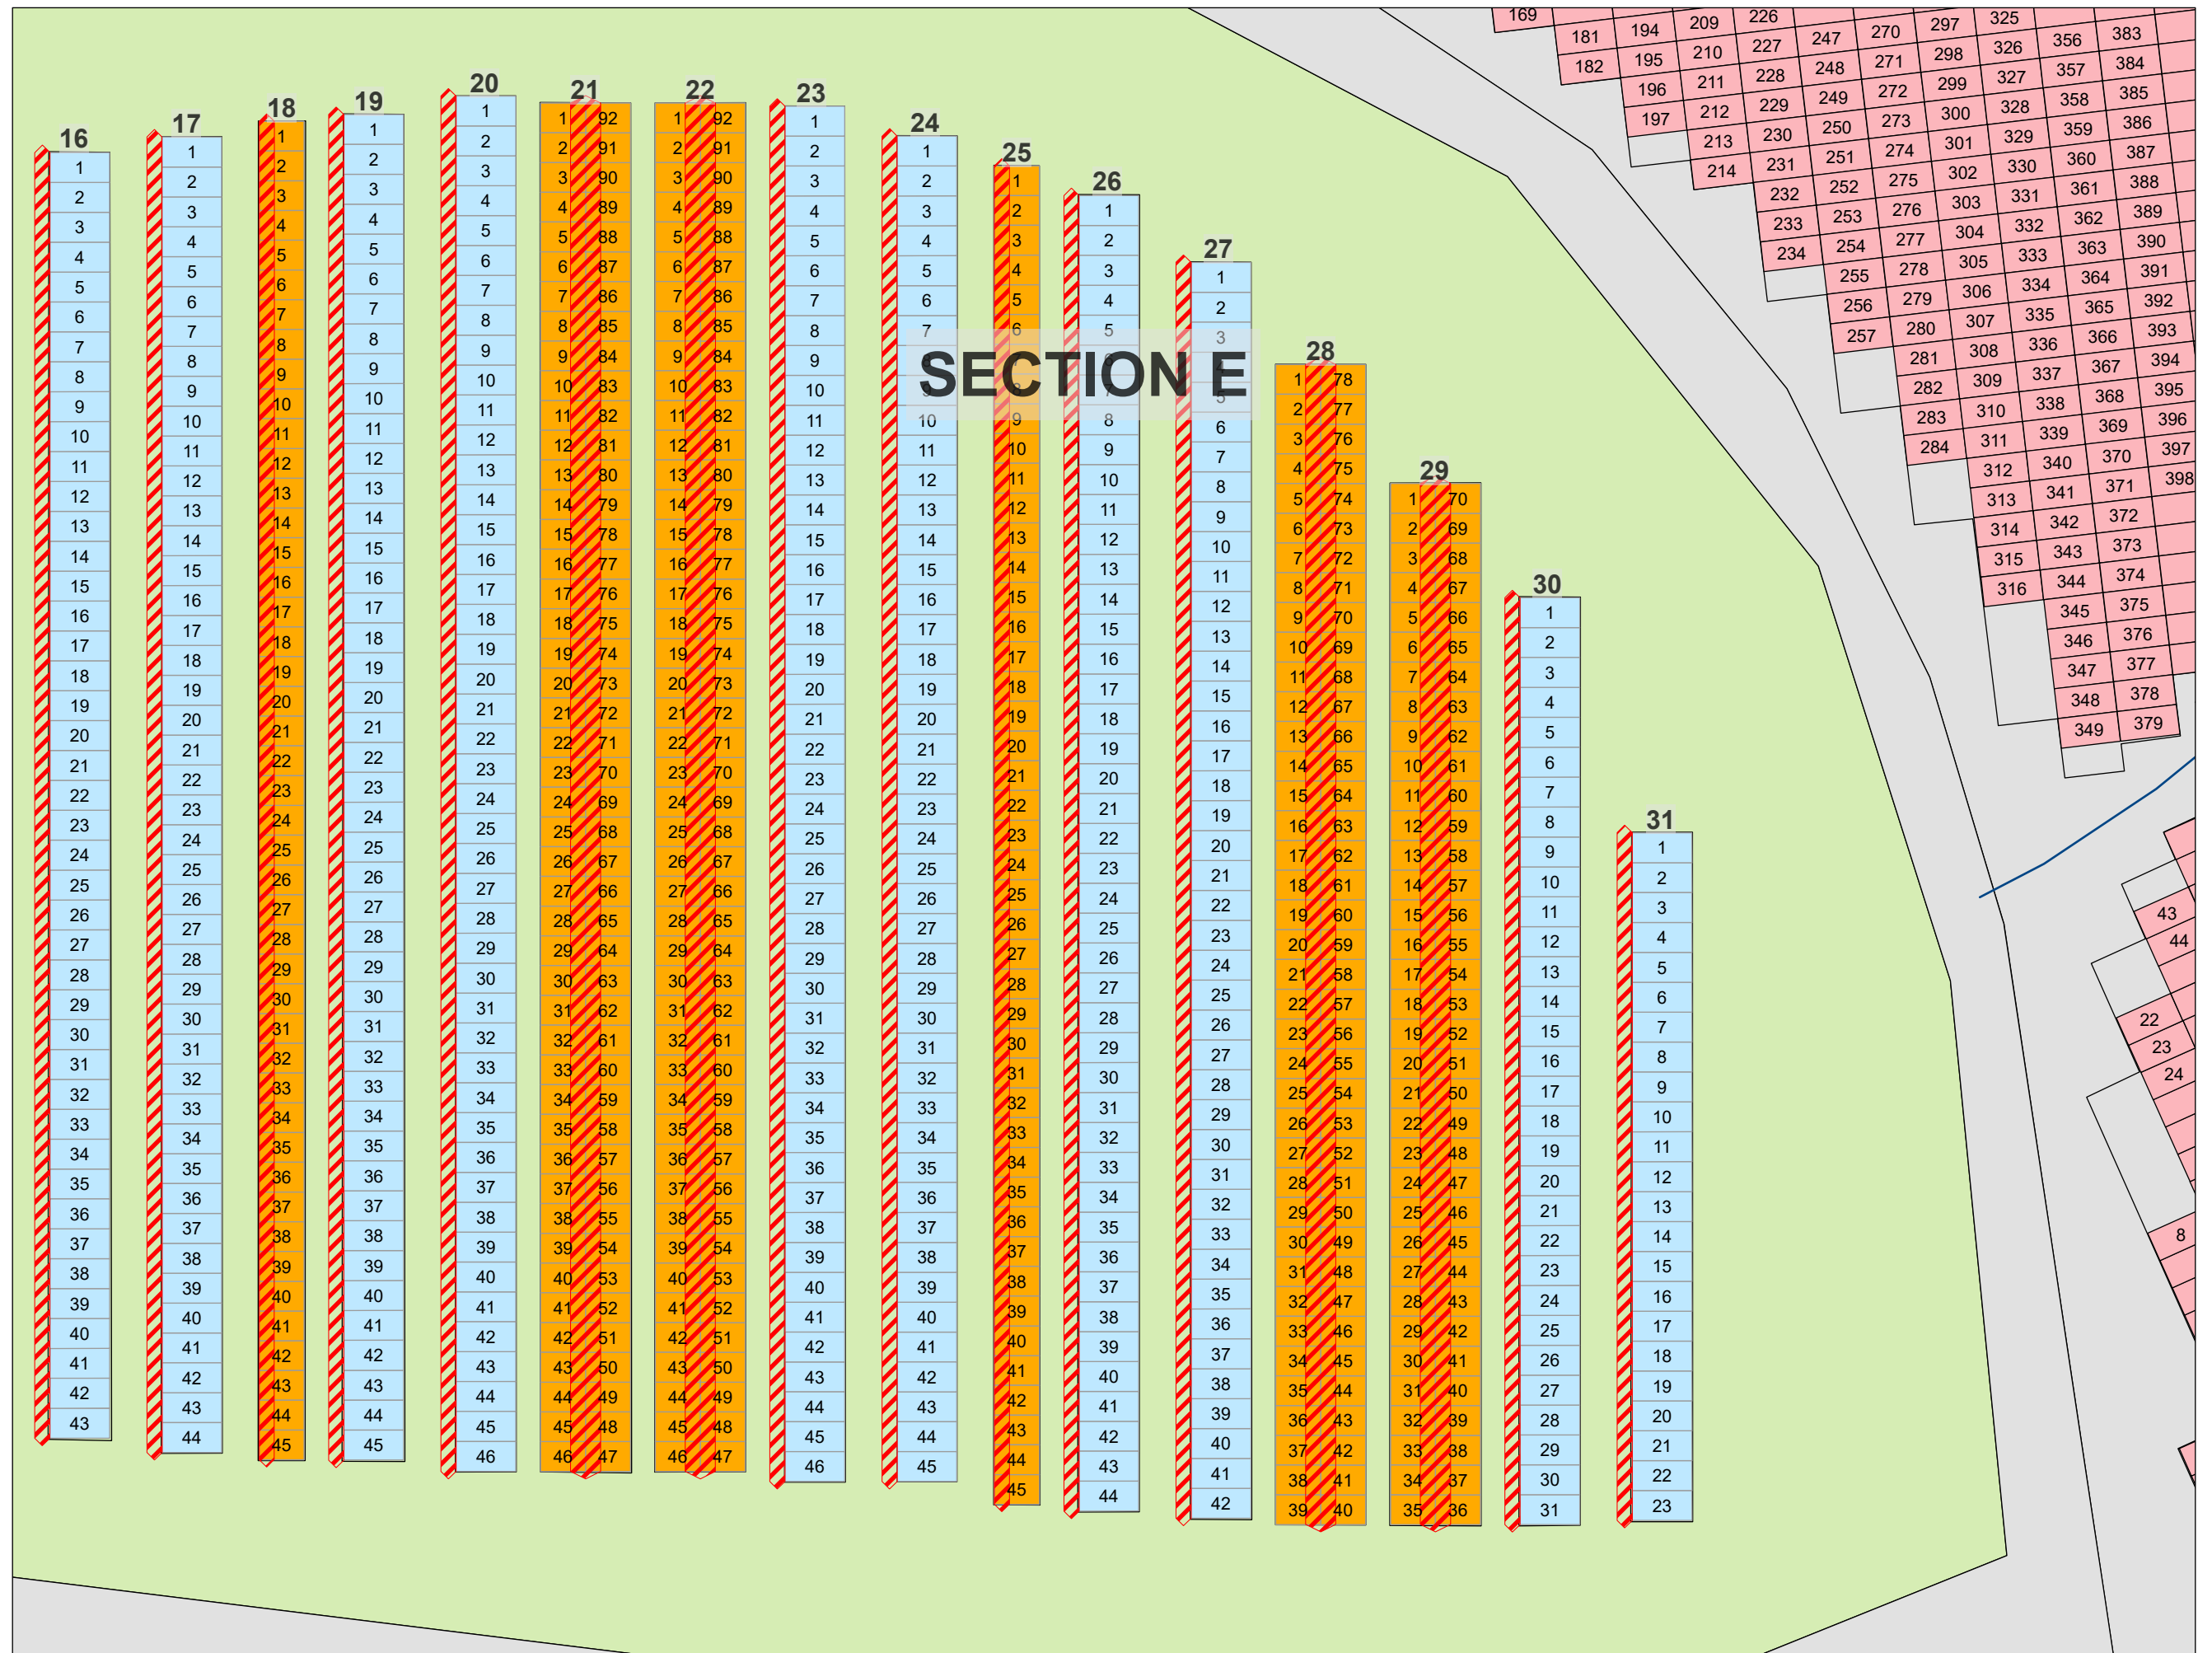

CARD 18

Northern Lights Cemetery - Section E Part 2

Legend

- Upright Monument
- Cremation Plot
- Grade Beam Asbuilt
- Roadway

Created: July 2009
Updated: May 2022
Data: City of Edmonton
Created by: Fire Rescue Services - Mapping Team

The City of Edmonton disclaims any liability for the use of this map. No reproduction of this map, in whole or in part, is permitted without express written consent of the City of Edmonton Fire Rescue Services.