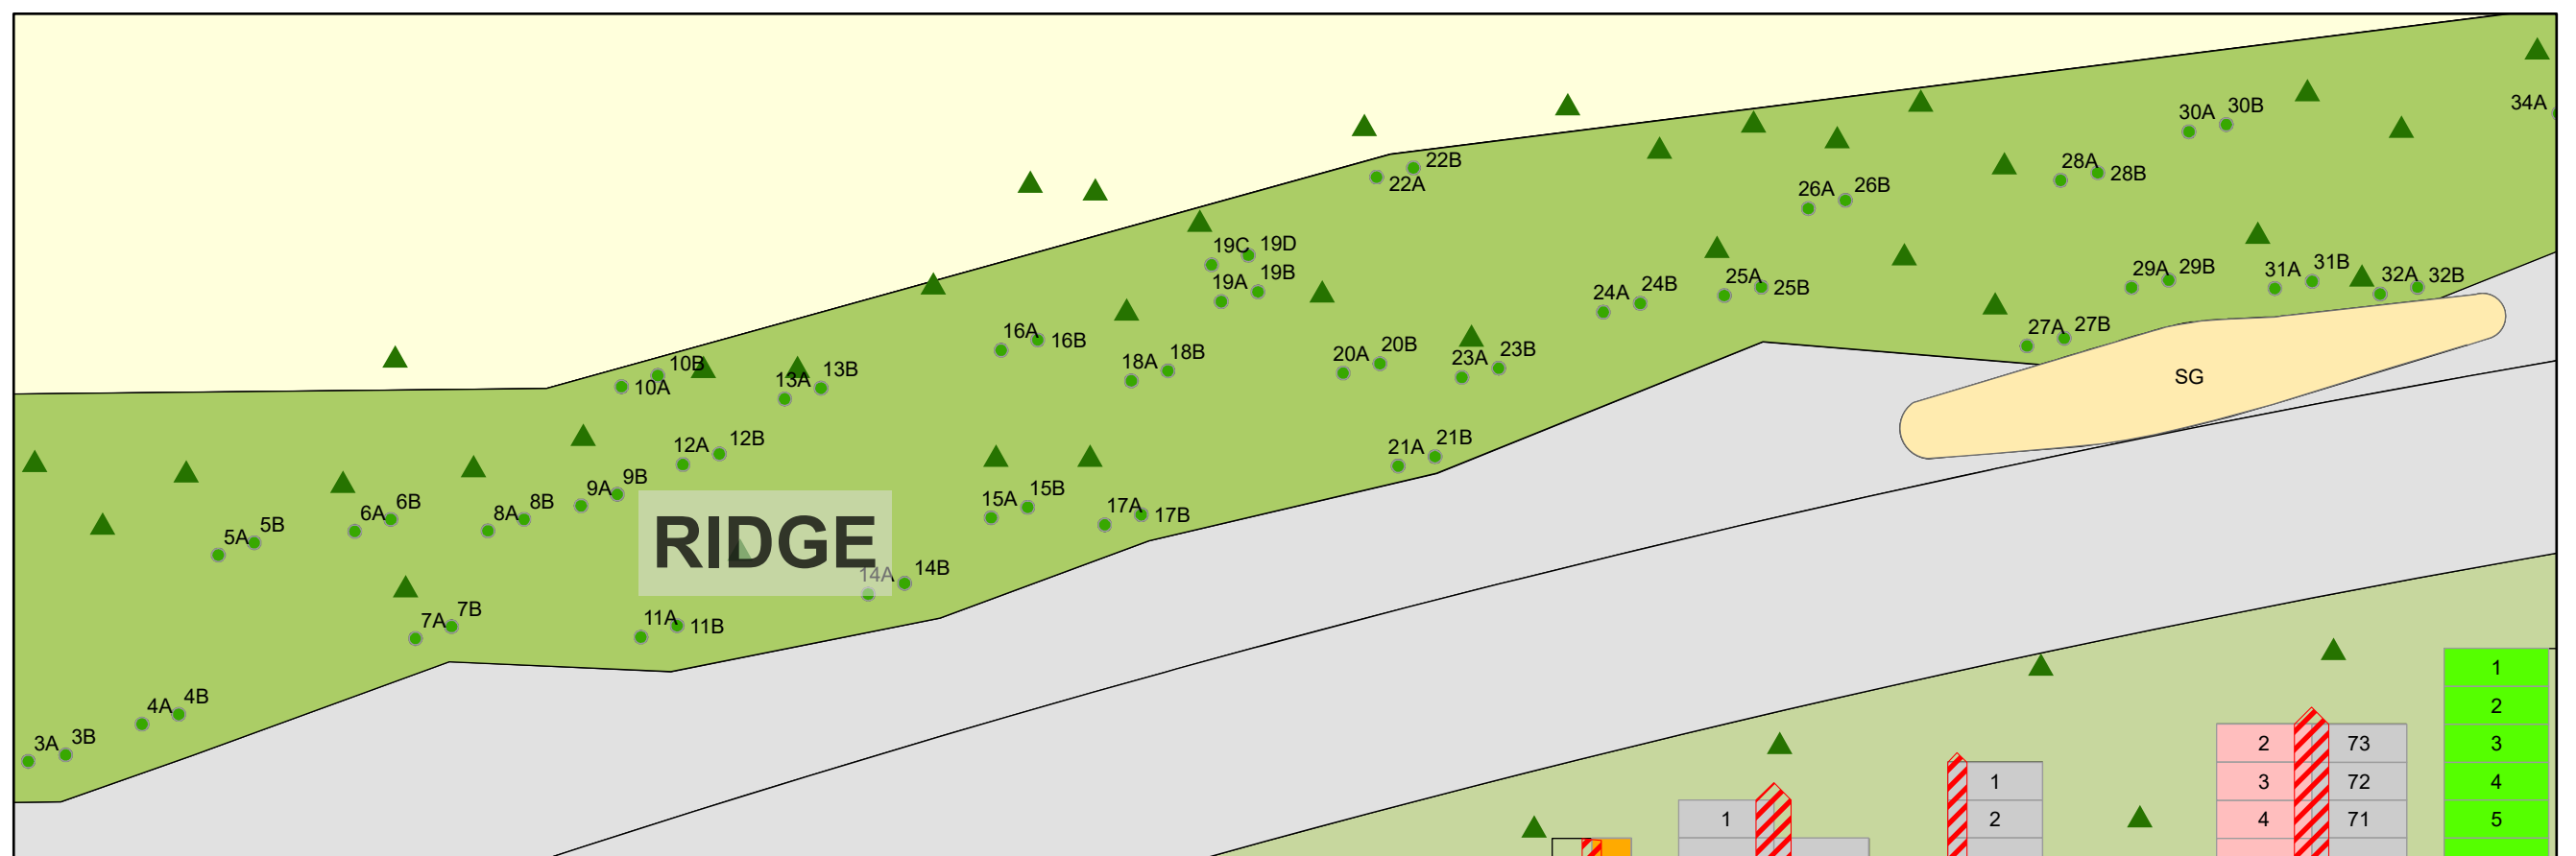

CARD 11

Northern Lights Cemetery - Ridge

Legend

- Garden Plot
- Child Plot
- Upright Monument
- ▲ Tree
- Flat Monument
- Scattering Garden (SG)
- Grade Beam Asblit
- Roadway

Created: July 2009
Updated: May 2022
Data: City of Edmonton
Created by: Fire Rescue Services - Mapping Team

The City of Edmonton disclaims any liability for the use of this map. No reproduction of this map, in whole or in part, is permitted without express written consent of the City of Edmonton Fire Rescue Services.