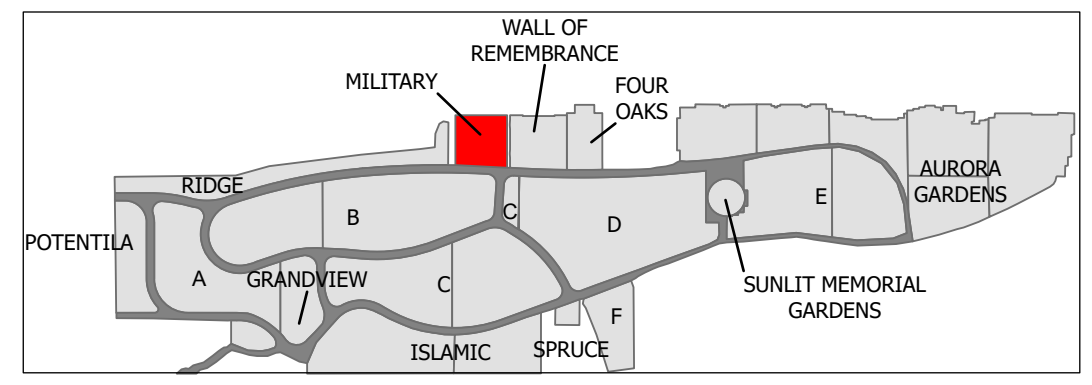

CARD 14

Northern Lights Cemetery - Military

Legend

- Military Upright Monument
- Niche
- Grade Beam Asbuilt
- Tree

Created: July 2009
Updated: May 2022
Data: City of Edmonton
Created by: Fire Rescue Services - Mapping Team

The City of Edmonton disclaims any liability for the use of this map. No reproduction of this map, in whole or in part, is permitted without express written consent of the City of Edmonton Fire Rescue Services.