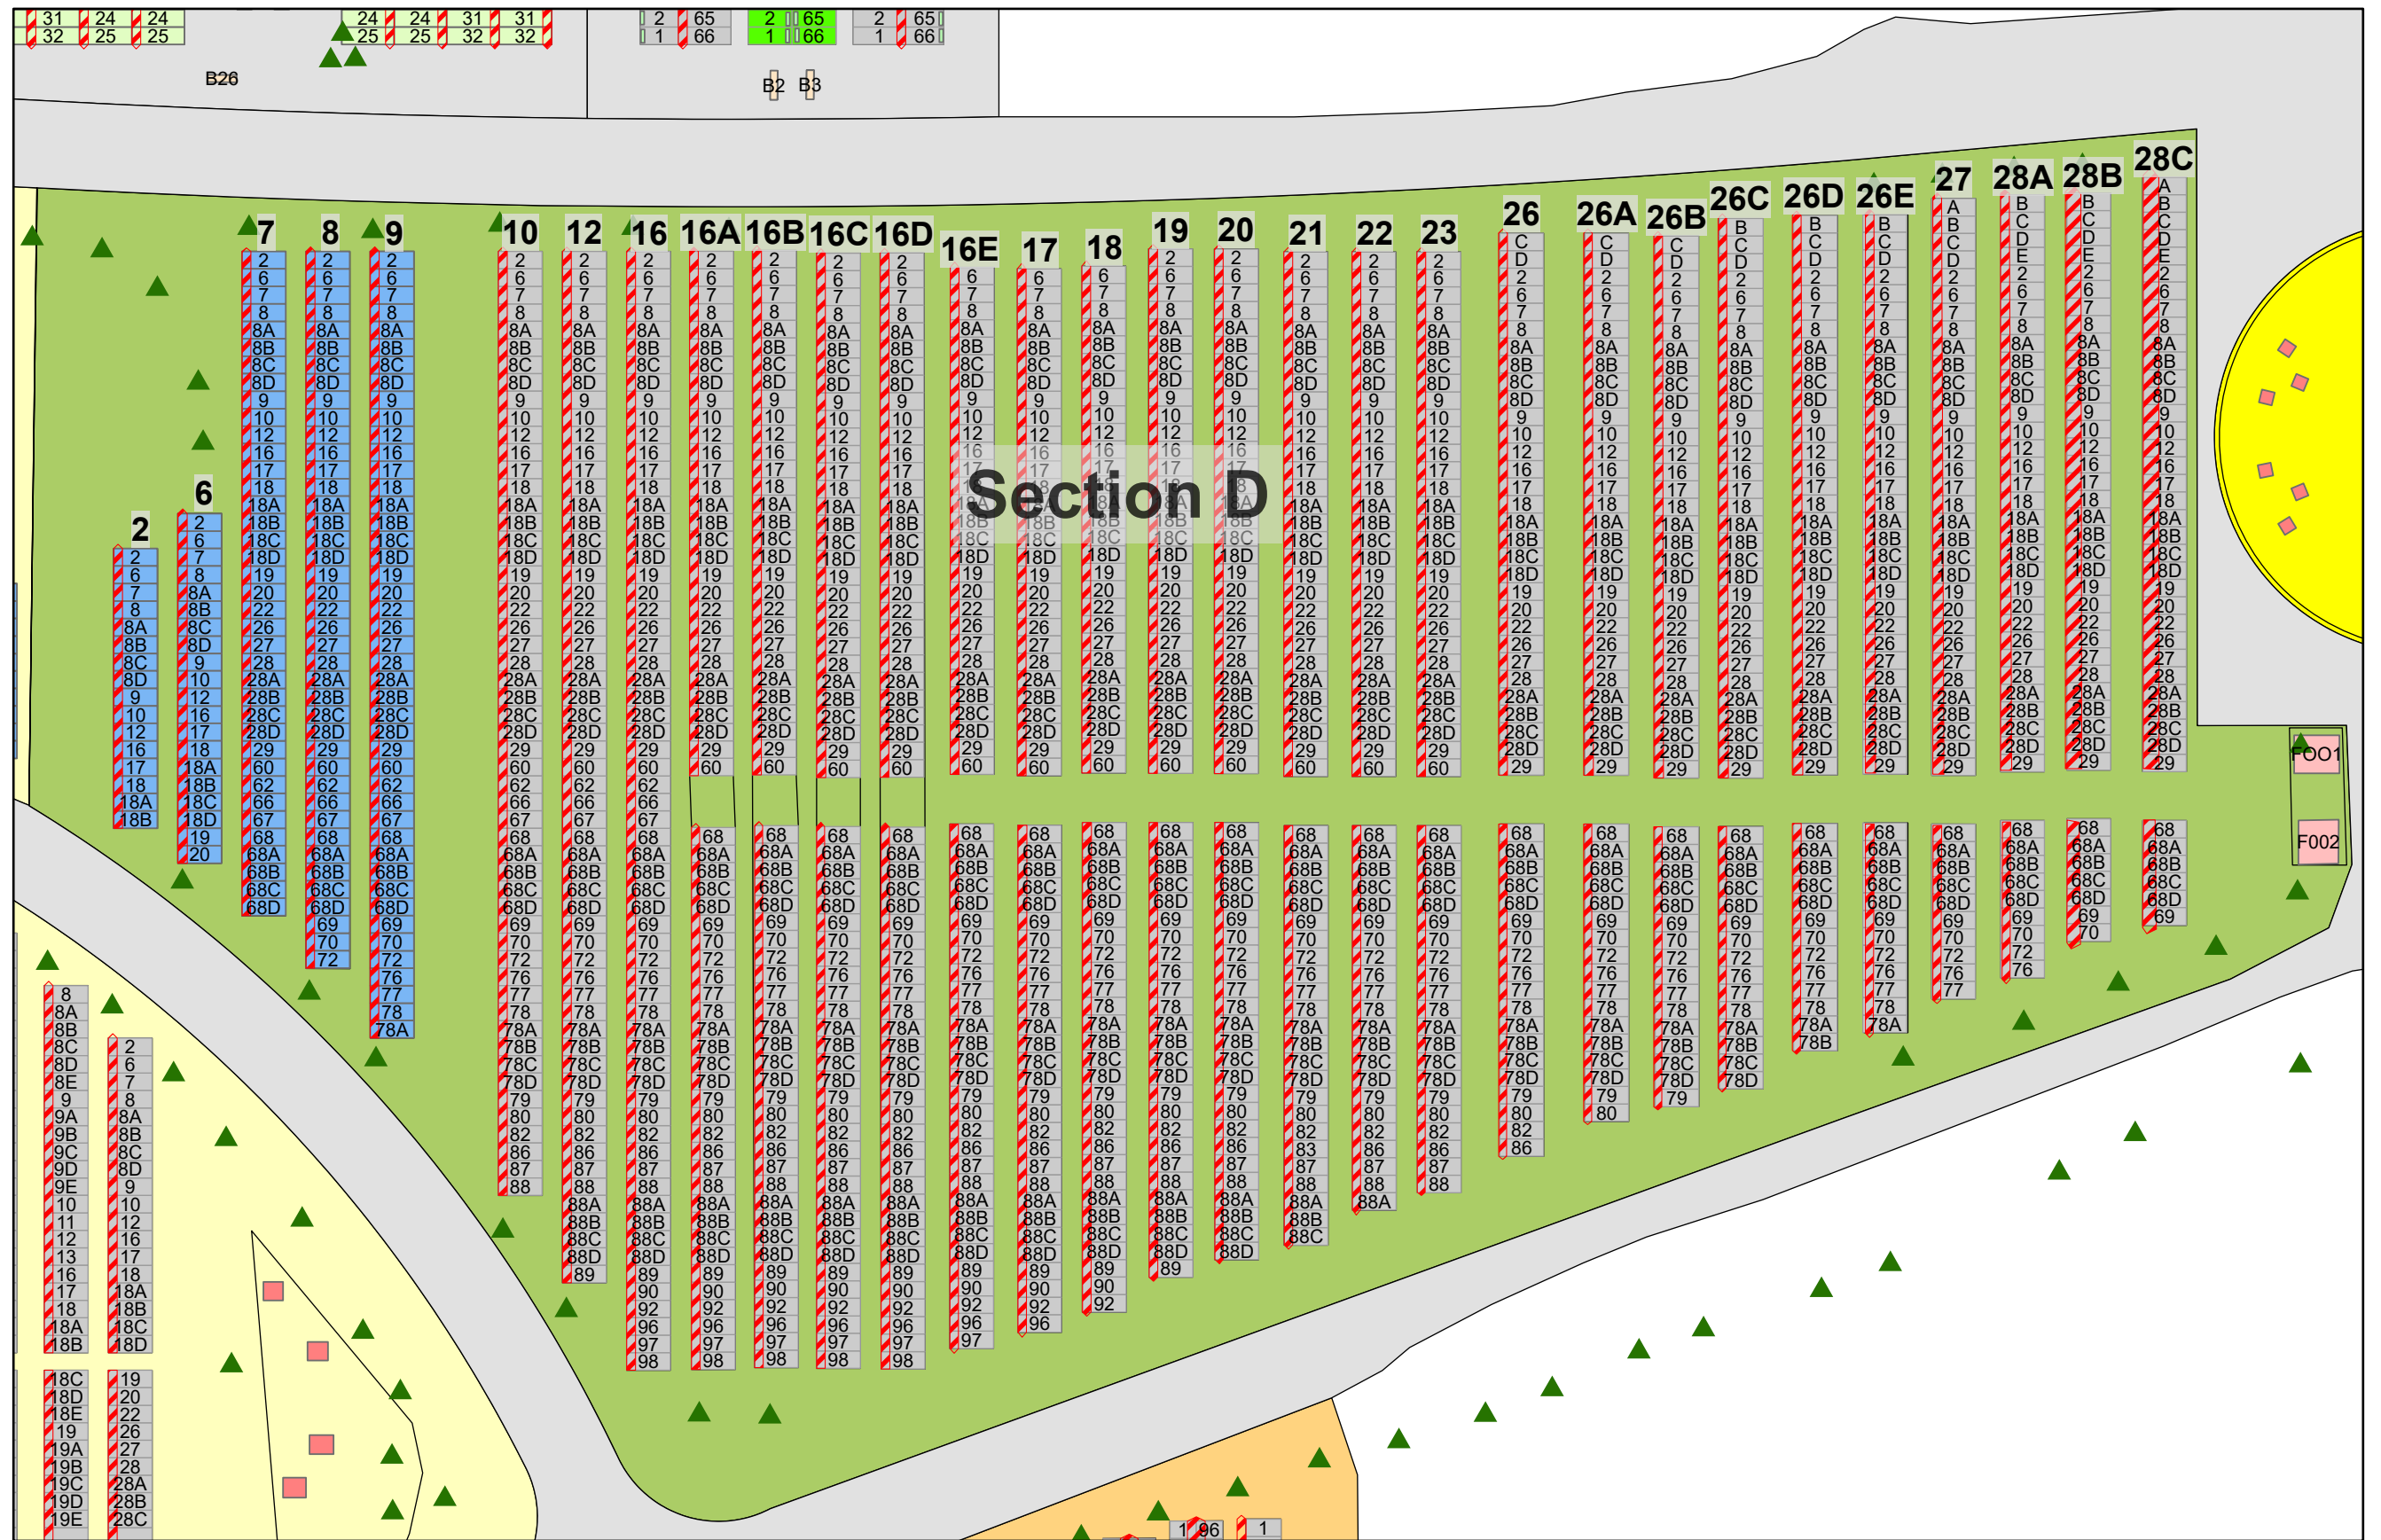

CARD 6

Northern Lights Cemetery - Section D

Legend

- Upright Monument
- Grade Beam Asbuilt
- Oversized Upright Monument
- Commemorative Plot
- Tree
- Roadway

Created: July 2009
Updated: December 2024
Data: City of Edmonton
Created by: Fire Rescue Services - Mapping Team

The City of Edmonton disclaims any liability for the use of this map. No reproduction of this map, in whole or in part, is permitted without express written consent of the City of Edmonton Fire Rescue Services.