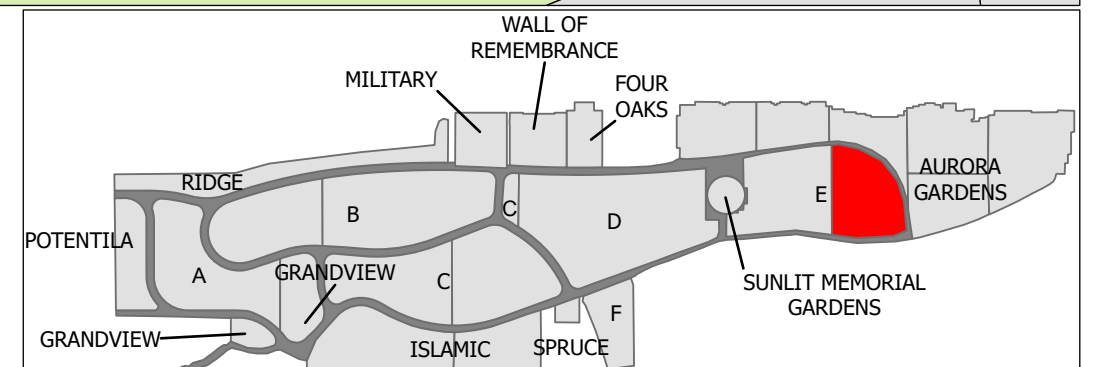

CARD 18

Northern Lights Cemetery - Section E Part 2

Legend

- Upright Monument
- Cremation Plot
- Grade Beam Asbuilt
- Roadway

Created: July 2009
Updated: May 2022
Data: City of Edmonton
Created by: Fire Rescue Services - Mapping Team

The City of Edmonton disclaims any liability for the use of this map. No reproduction of this map, in whole or in part, is permitted without express written consent of the City of Edmonton Fire Rescue Services.