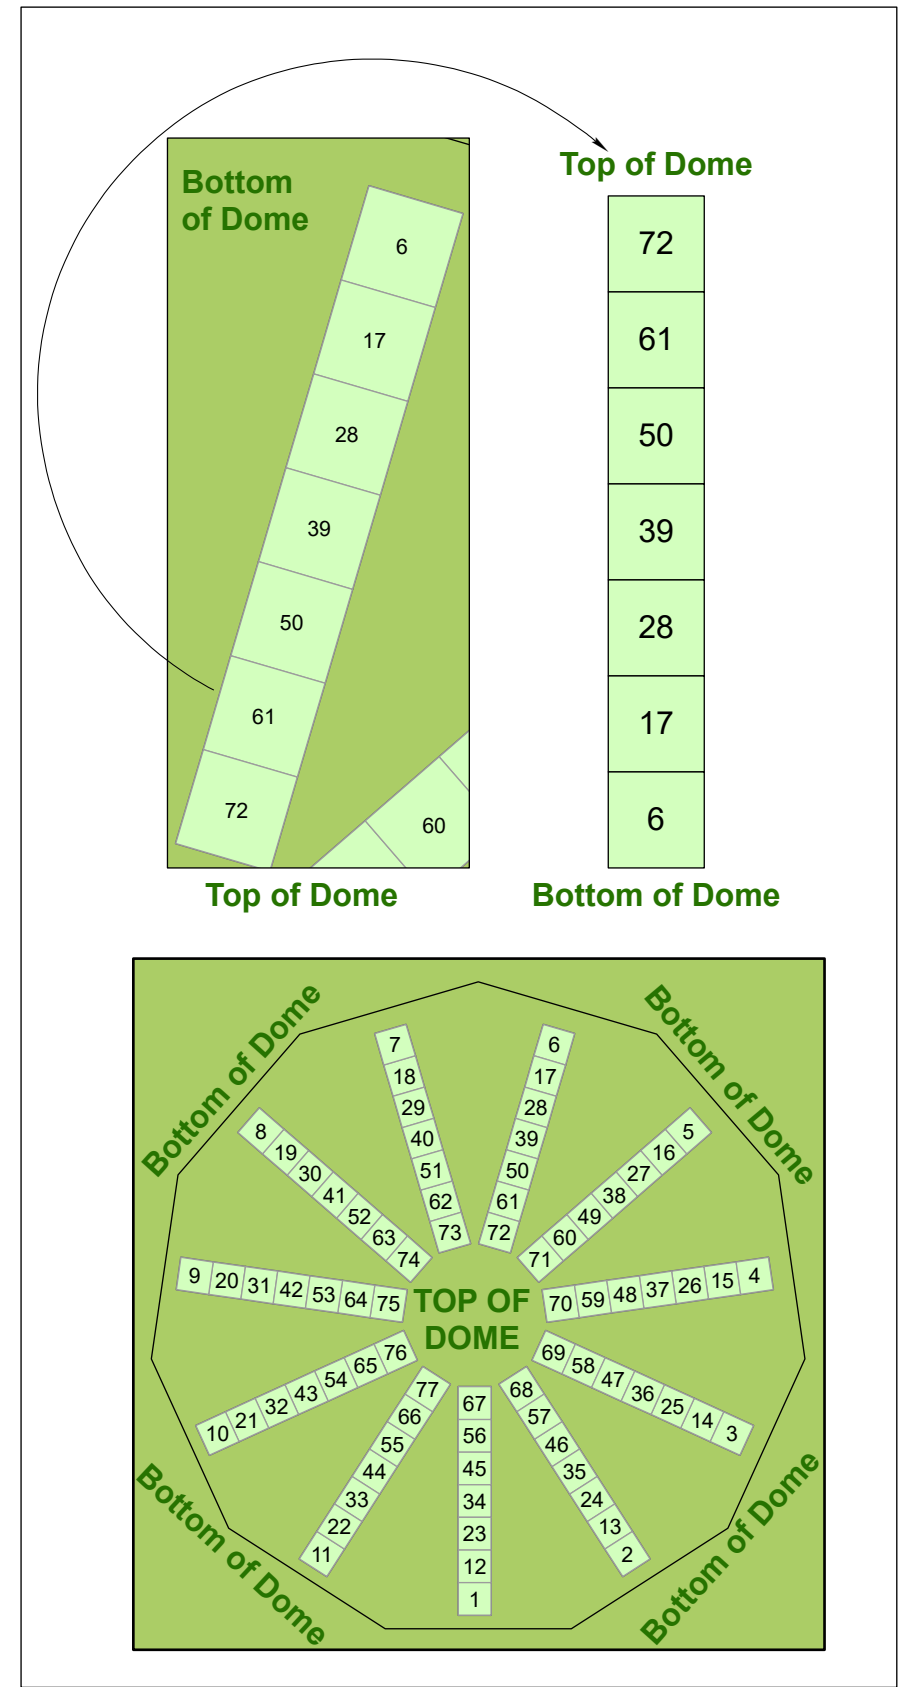

Inset 1: Dome

Inset 2: Memorial Book

1	2	3	4	5	6	7	8	9	10	11	12	13	14	15	16	17	18	19	20	21	22	23	24	25	26	27	28	29	30	31	32	33	34	35	36	37	38	39	40	41	42	43	44	45	46	47	48	49	50	51	52	53	54	55	56	57	58	59	60	61	62	63	64	65	66	67	68	69	70	71	72	73	74	75	76	77	78	79	80	81	82	83	84	85	86	87	88	89	90	91	92	93	94	95	96	97	98	99	100	101	102	103	104	105	106	107	108	109	110	111	112	113	114	115	116	117	118	119	120	121	122	123	124	125	126	127	128	129	130	131	132	133	134	135	136	137	138	139	140	141	142	143	144	145	146	147	148	149	150	151	152	153	154	155	156	157	158	159	160	161	162	163	164	165	166	167	168	169	170	171	172	173	174	175	176	177	178	179	180	181	182	183	184	185	186	187	188	189	190	191	192	193	194	195	196	197	198	199	200

Created: July 2009
Updated: May 2022
Data: City of Edmonton
Created by: Fire Rescue Services - Mapping Team

The City of Edmonton disclaims any liability for the use of this map. No reproduction of this map, in whole or in part, is permitted without express written consent of the City of Edmonton Fire Rescue Services.