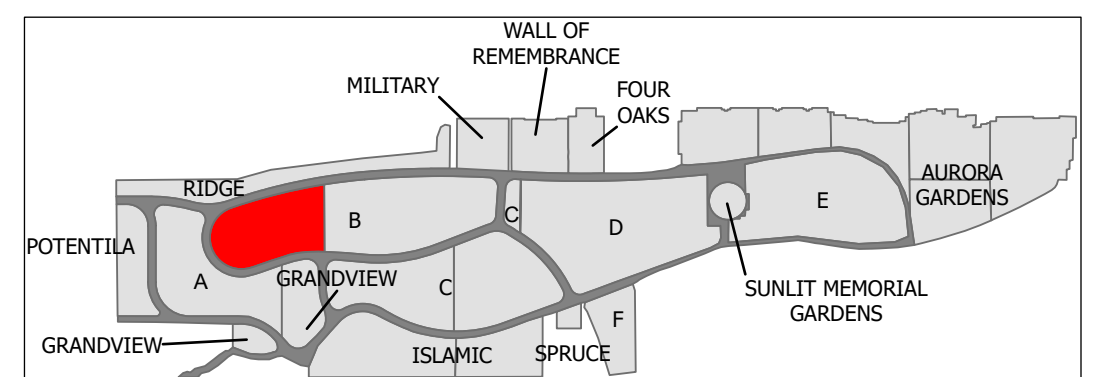

CARD 2

Northern Lights Cemetery - Section B Part 1

Legend

- Child Plot
- Flat Monument
- Tree
- Cremation Plot
- Upright Monument
- Grade Beam Asbuilt
- Roadway

Created: July 2009
Updated: May 2022
Data: City of Edmonton
Created by: Fire Rescue Services - Mapping Team

The City of Edmonton disclaims any liability for the use of this map. No reproduction of this map, in whole or in part, is permitted without express written consent of the City of Edmonton Fire Rescue Services.