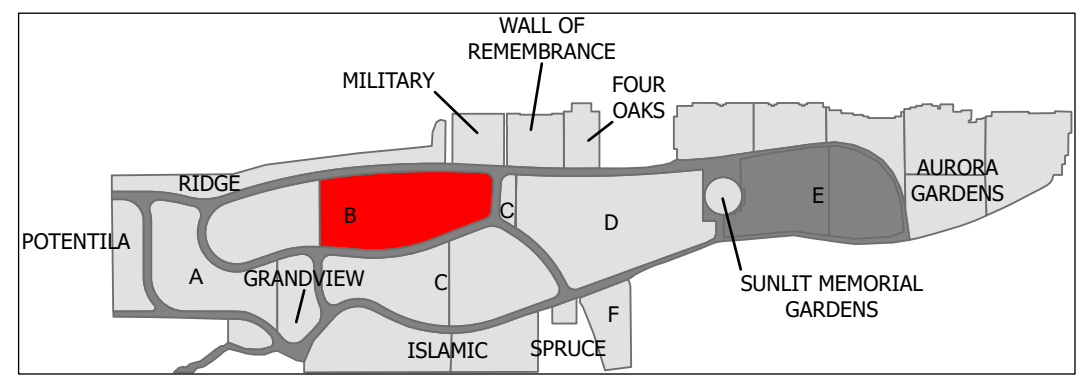

CARD 3

Northern Lights Cemetery - Section B Part 2

Legend

- Flat Monument
- Upright Monument
- Tree
- Cremation Plot
- Grade Beam Asbuilt

Created: July 2009
Updated: December 2024
Data: City of Edmonton
Created by: Fire Rescue Services - Mapping Team

The City of Edmonton disclaims any liability for the use of this map. No reproduction of this map, in whole or in part, is permitted without express written consent of the City of Edmonton Fire Rescue Services.