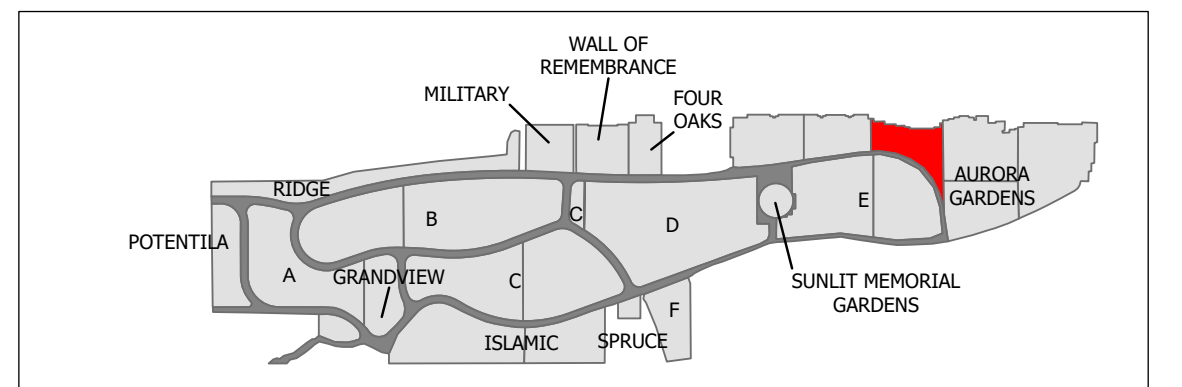

Created: July 2009
Updated: June 2023
Data: City of Edmonton
Created by: Fire Rescue Services - Mapping Team

The City of Edmonton disclaims any liability for the use of this map. No reproduction of this map, in whole or in part, is permitted without express written consent of the City of Edmonton Fire Rescue Services.

1. **Legend**
2. Green Burial Plot
   - Block Boundary
   - Trail
   - Roadway