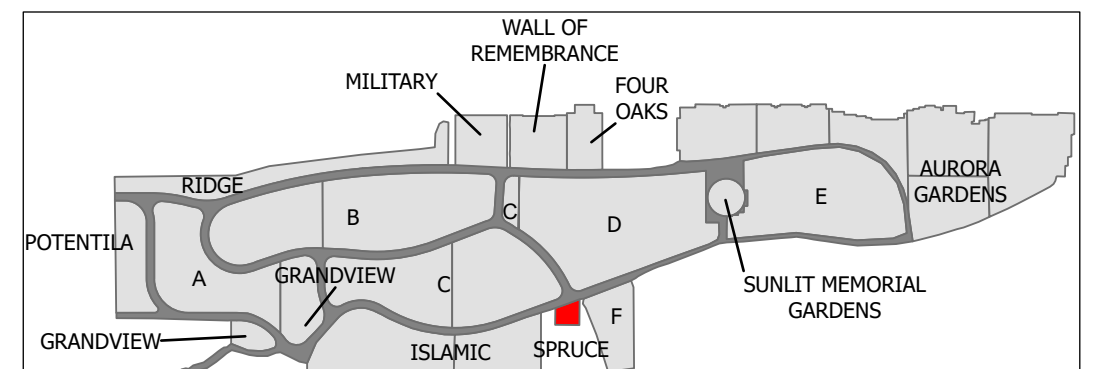

Legend

- Niche
- Bench
- Road
- Tree

Created: July 2009
Updated: May 2022
Data: City of Edmonton
Created by: Fire Rescue Services - Mapping Team

The City of Edmonton disclaims any liability for the use of this map. No reproduction of this map, in whole or in part, is permitted without express written consent of the City of Edmonton Fire Rescue Services.