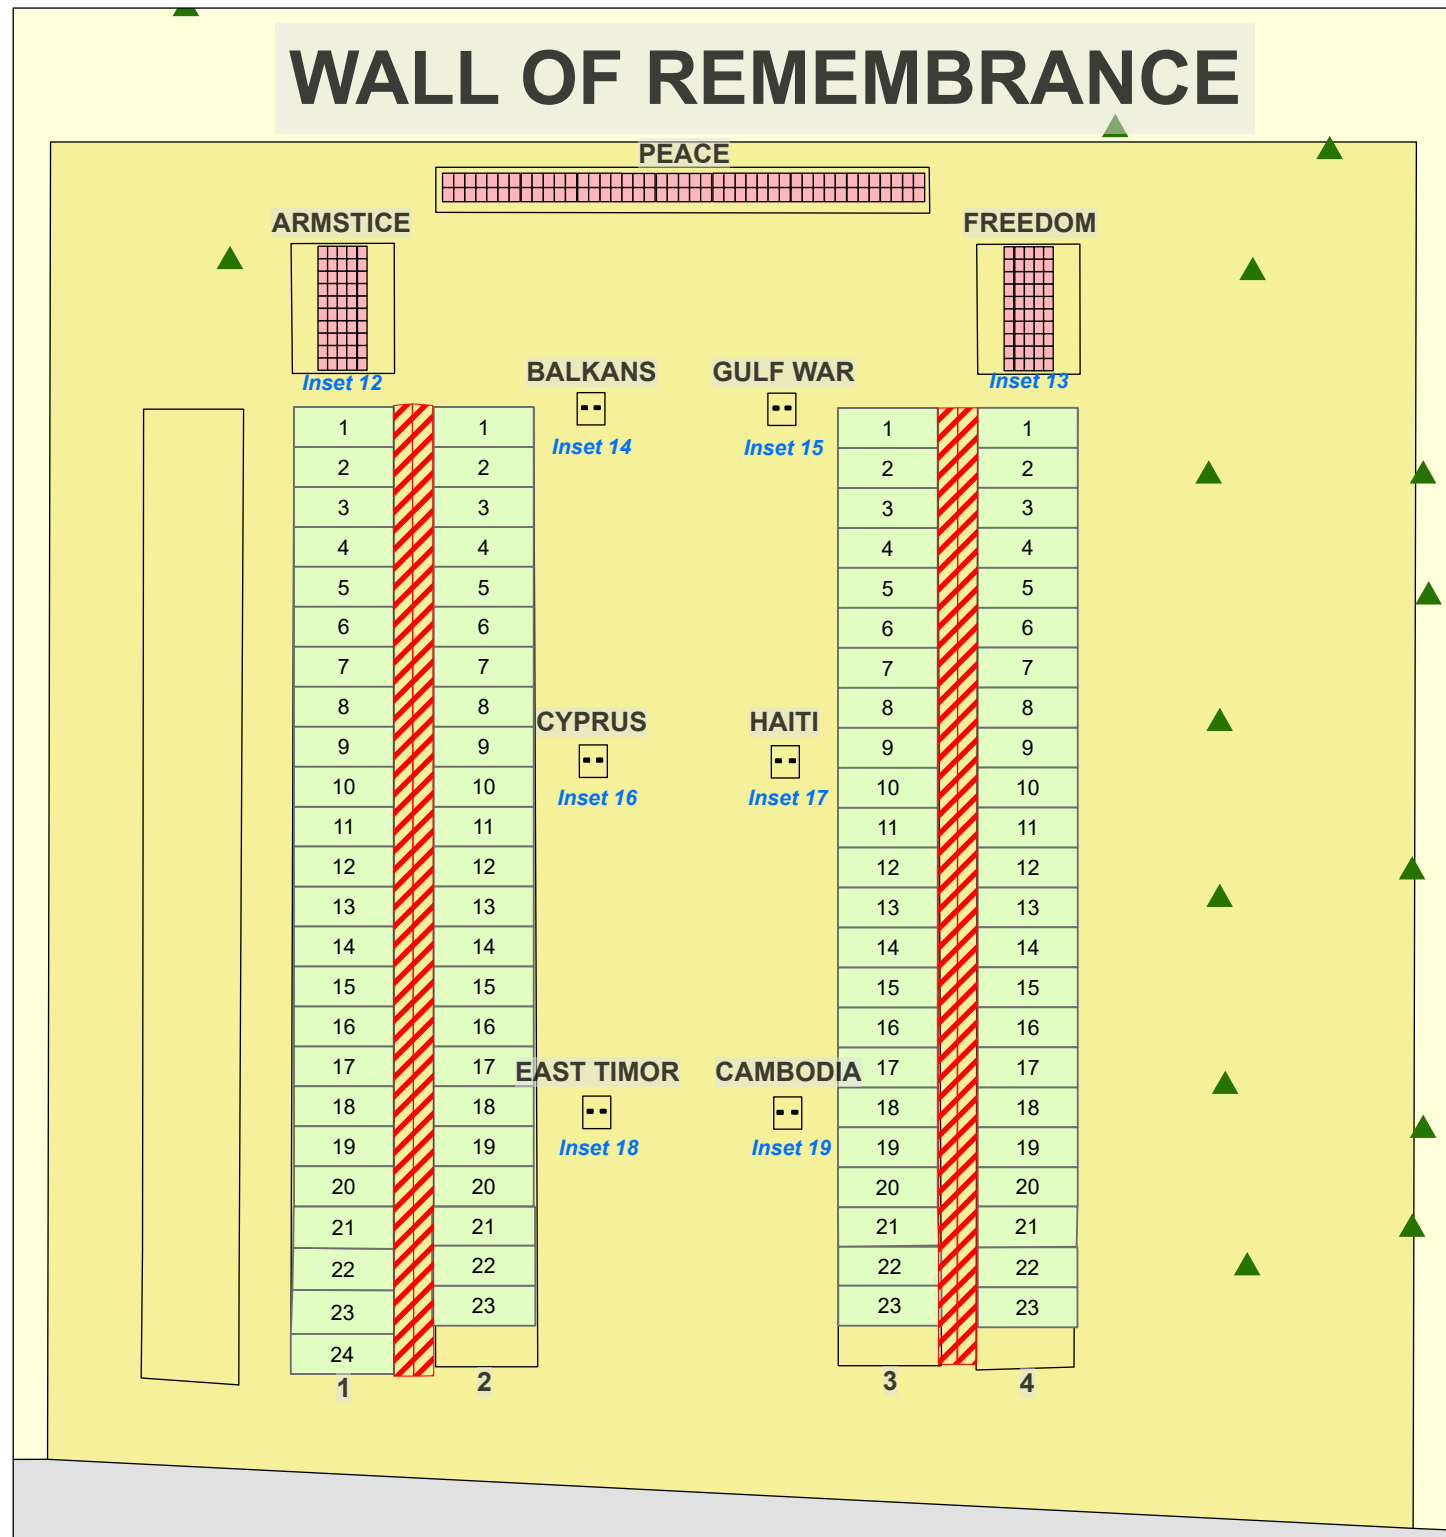

CARD 14

Northern Lights Cemetery - Military

Legend

- Military Upright Monument
- Niche
- Grade Beam Asbuilt
- Tree

Created: July 2009
Updated: May 2022
Data: City of Edmonton
Created by: Fire Rescue Services - Mapping Team

The City of Edmonton disclaims any liability for the use of this map. No reproduction of this map, in whole or in part, is permitted without express written consent of the City of Edmonton Fire Rescue Services.