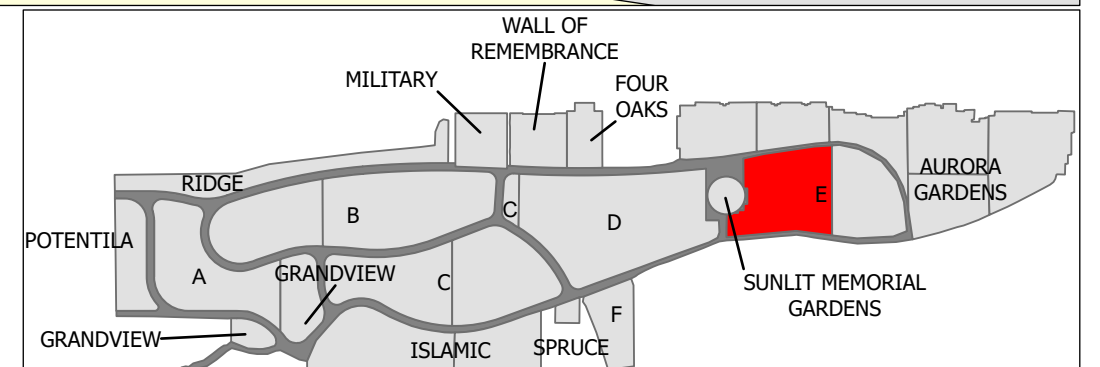

CARD 17

Northern Lights Cemetery - Section E Part 1

Legend

- Upright Monument
- Cremation Plot
- Grade Beam Asbuilt
- Roadway

Created: July 2009
Updated: May 2022
Data: City of Edmonton
Created by: Fire Rescue Services - Mapping Team

The City of Edmonton disclaims any liability for the use of this map. No reproduction of this map, in whole or in part, is permitted without express written consent of the City of Edmonton Fire Rescue Services.