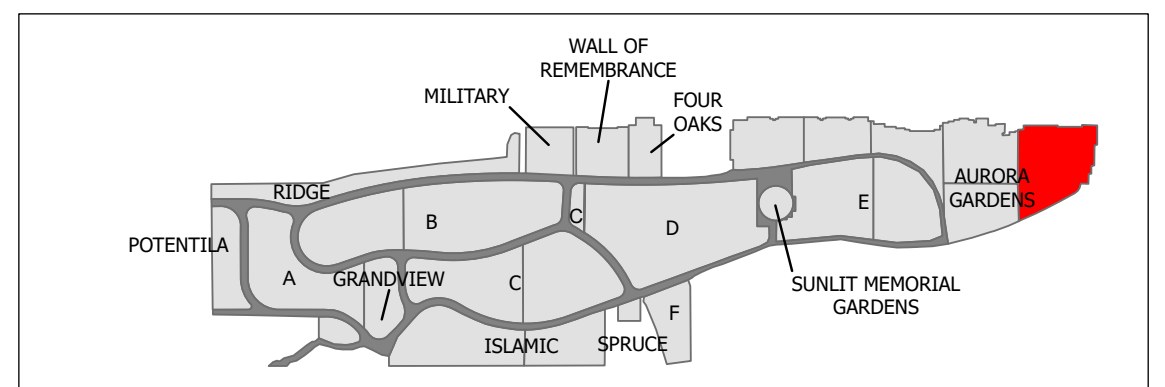

Legend

- Green Burial Plot
- Block Boundary
- Trail
- Roadway