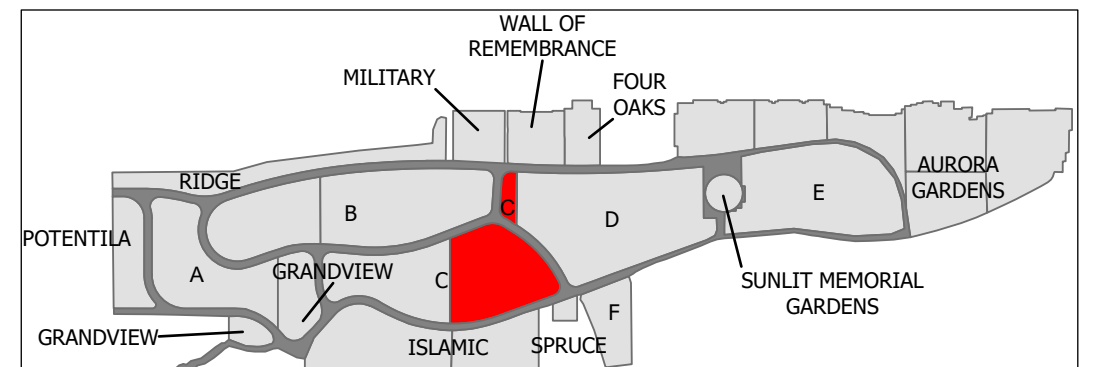

CARD 5

Northern Lights Cemetery - Section C Part 2

Legend

- Upright Monument
- Oversized Upright Monument
- Grade Beam Asbuilt
- Family Monument
- Roadway
- Tree

Created: July 2009
Updated: May 2022
Data: City of Edmonton
Created by: Fire Rescue Services - Mapping Team

The City of Edmonton disclaims any liability for the use of this map. No reproduction of this map, in whole or in part, is permitted without express written consent of the City of Edmonton Fire Rescue Services.