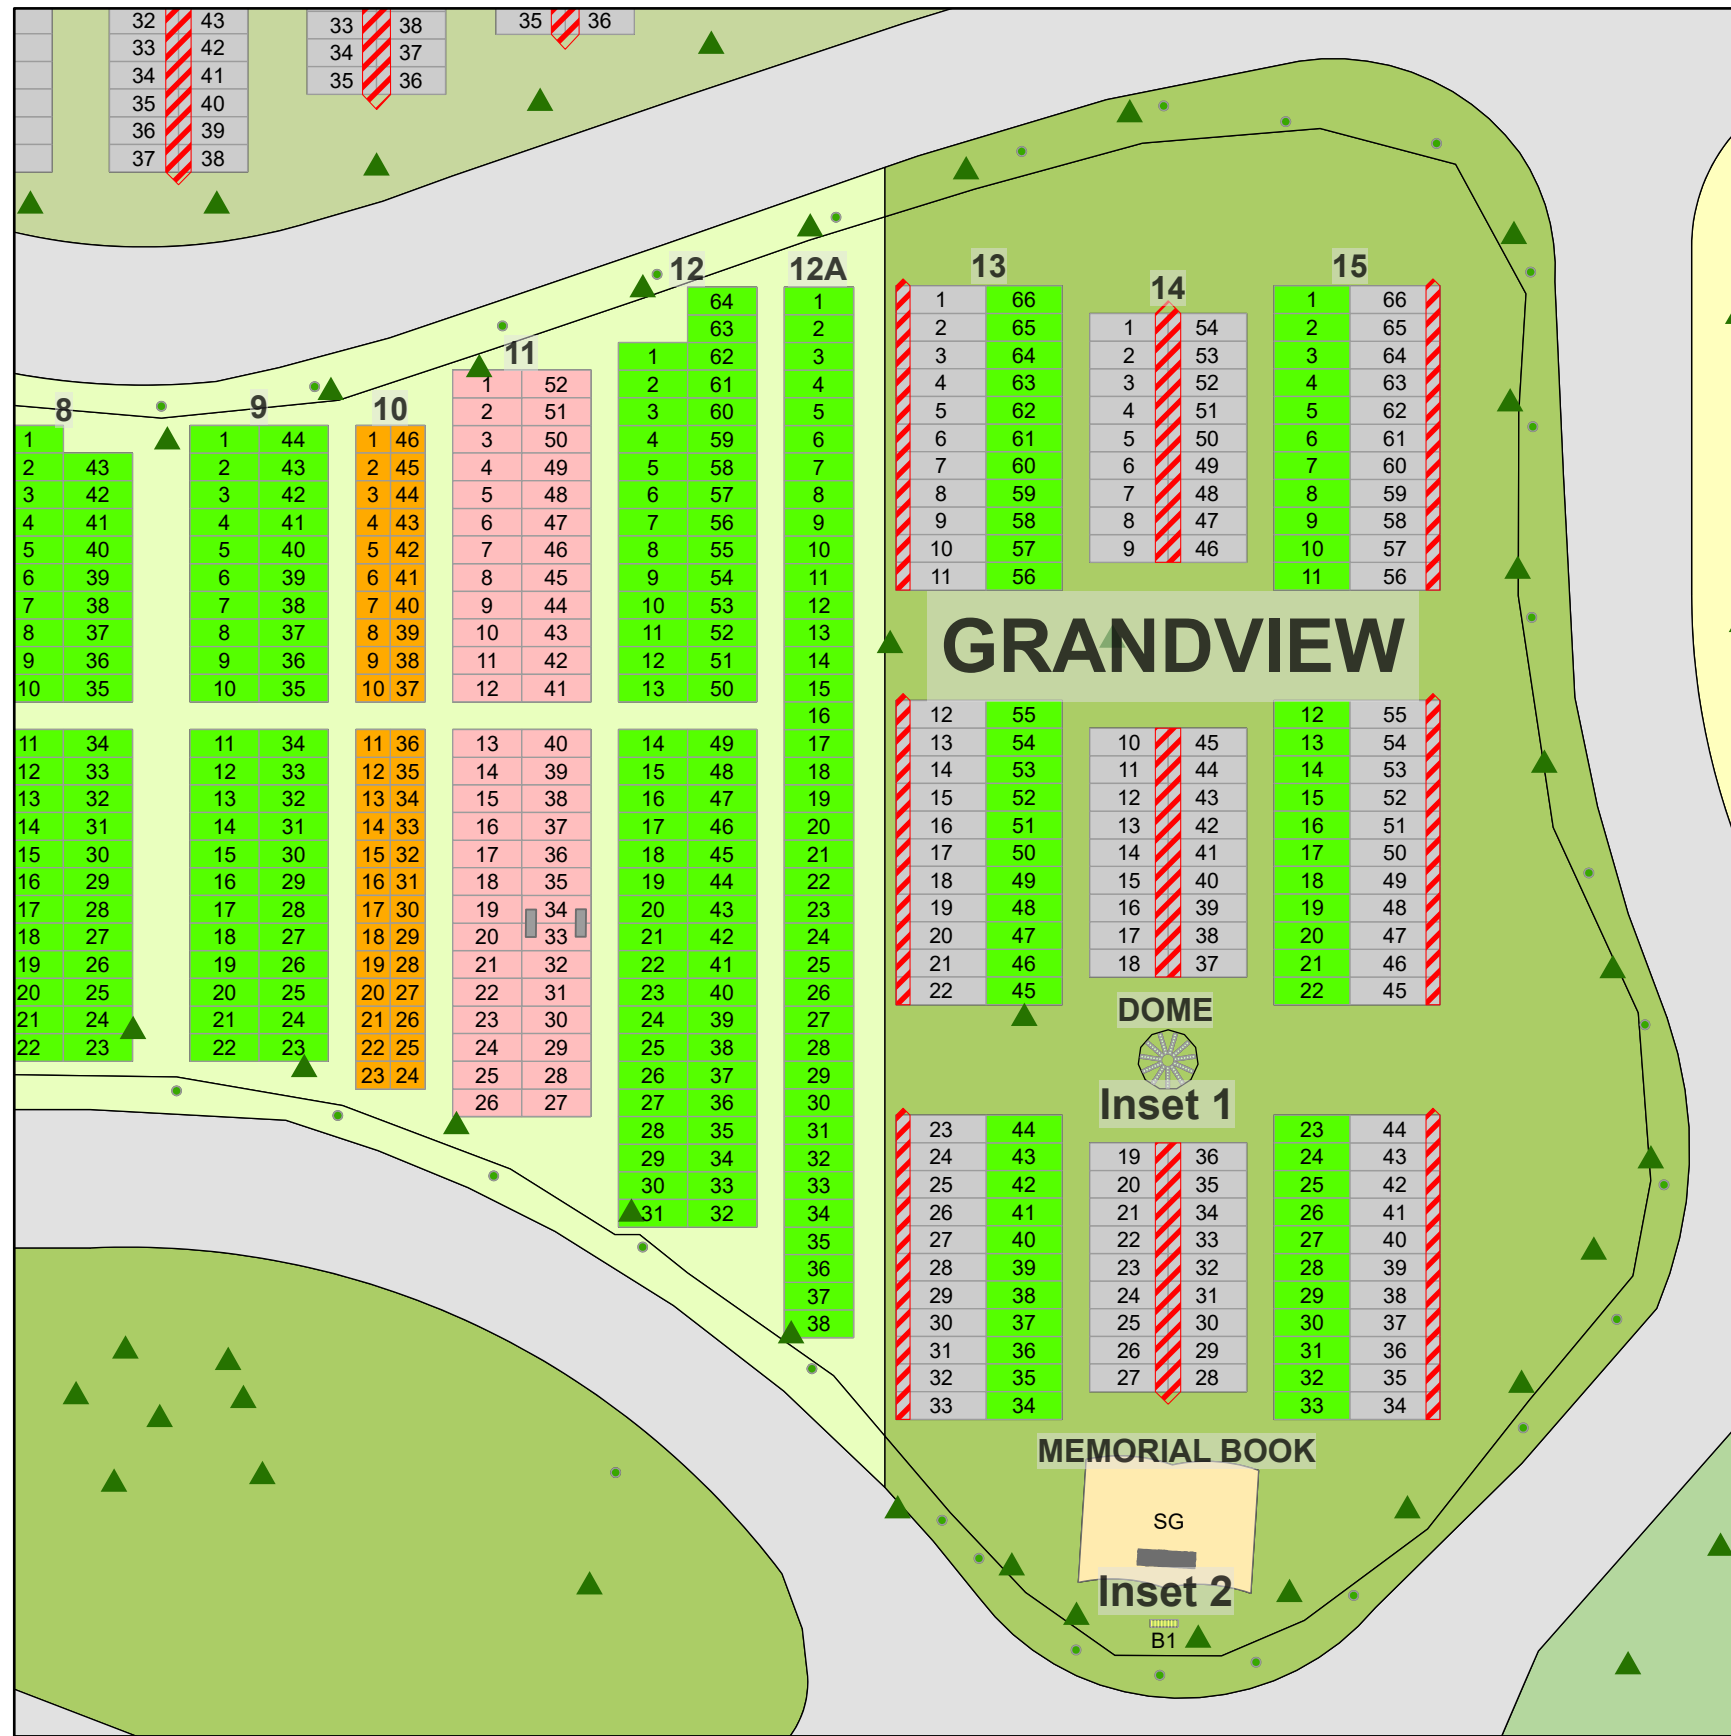

CARD 8

Northern Lights Cemetery - Grandview