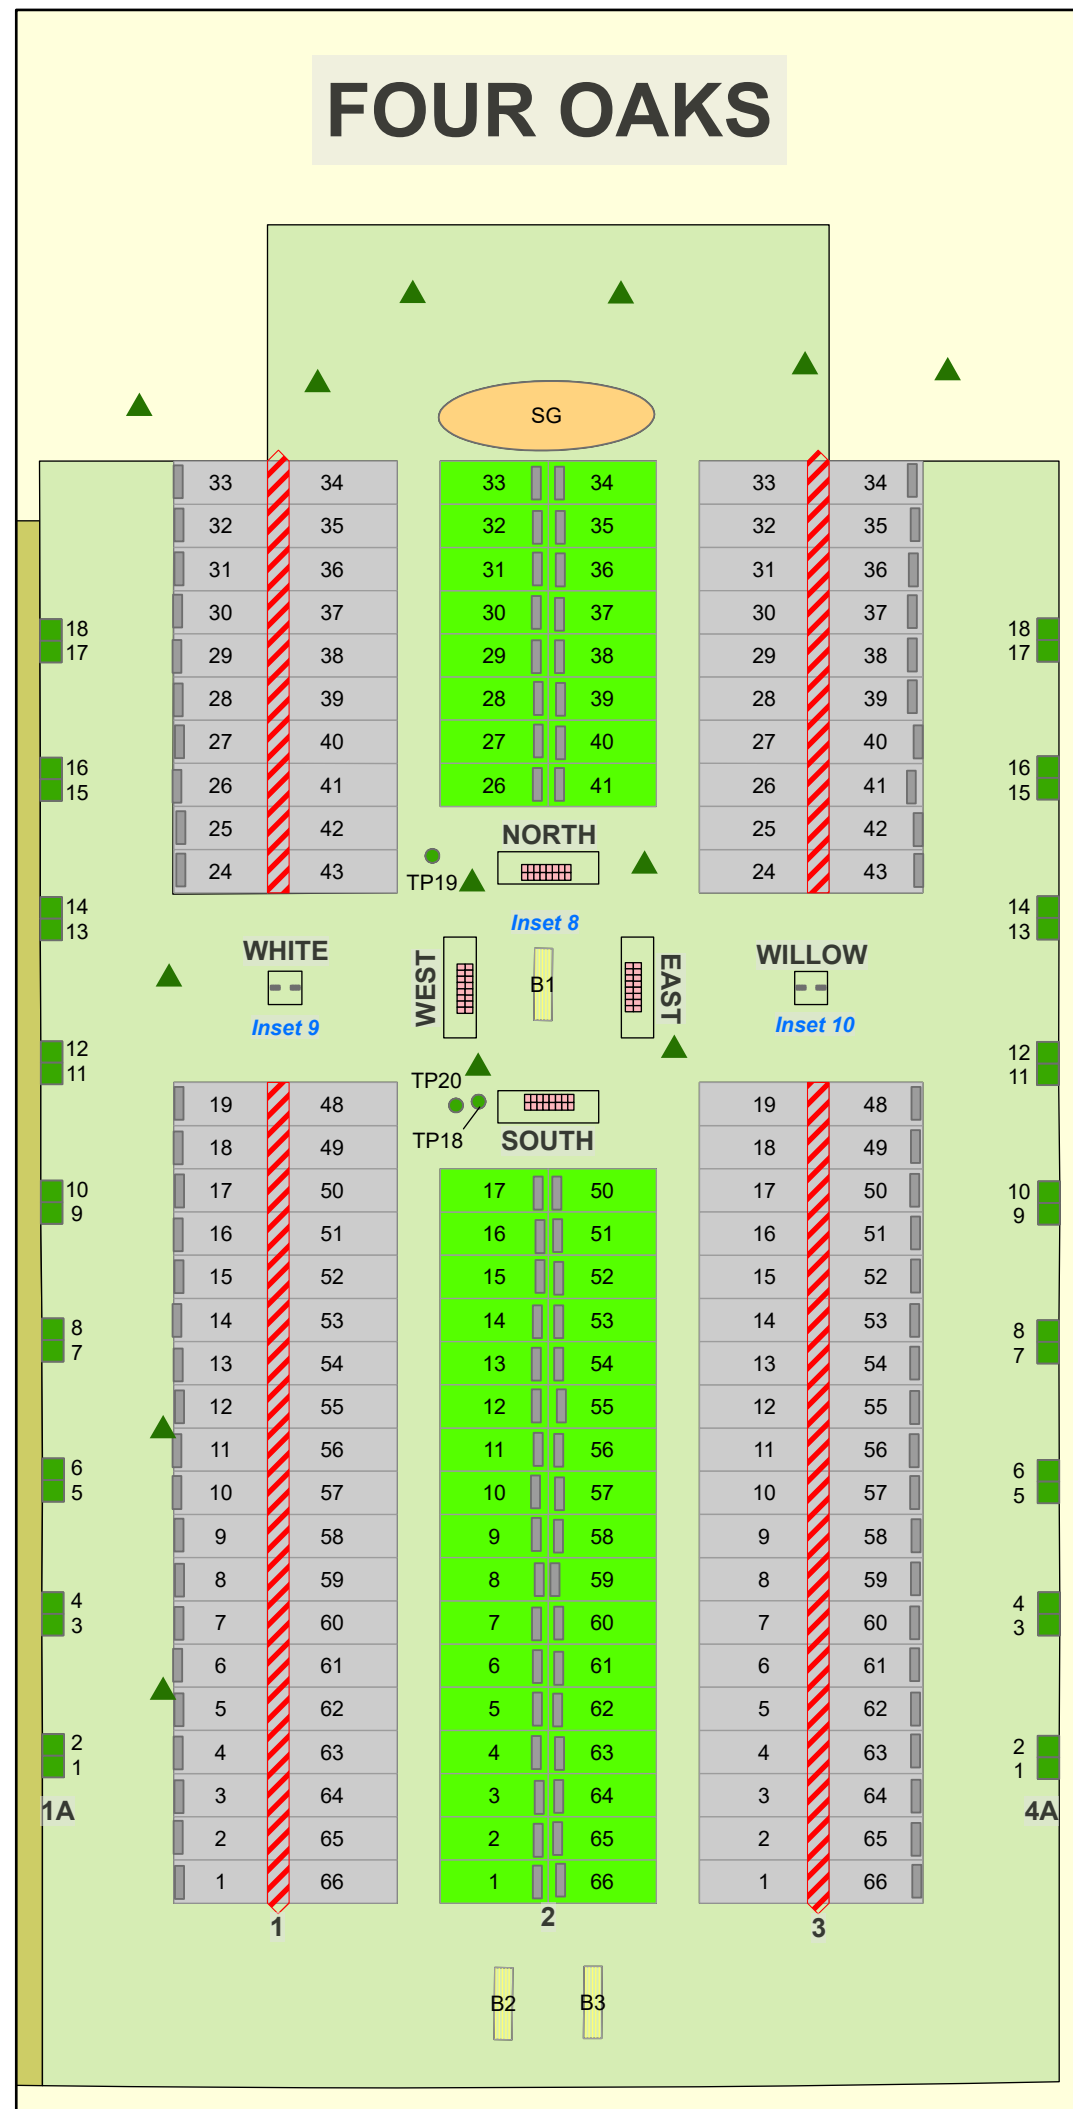

CARD 7

Northern Lights Cemetery - Four Oaks