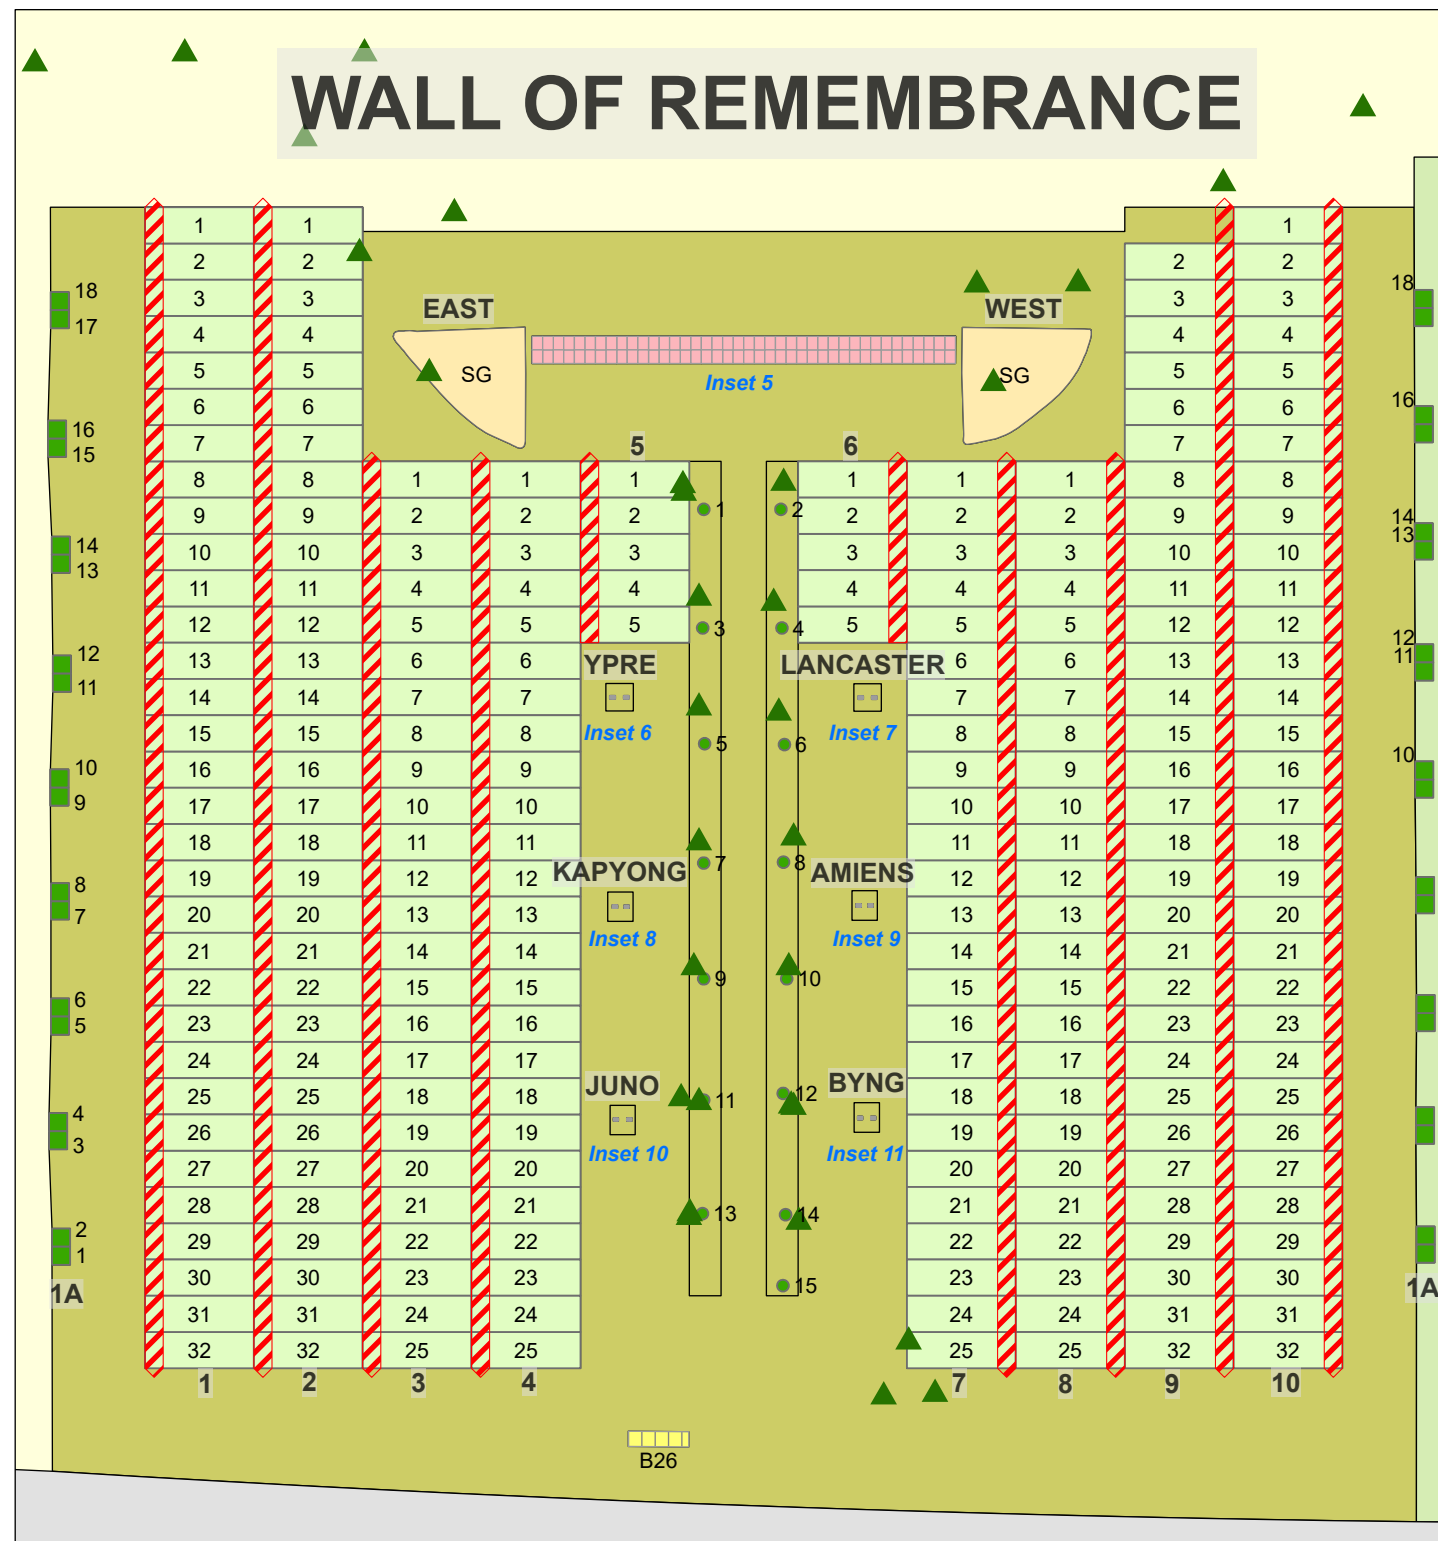

CARD 13

Northern Lights Cemetery - Wall of Remembrance