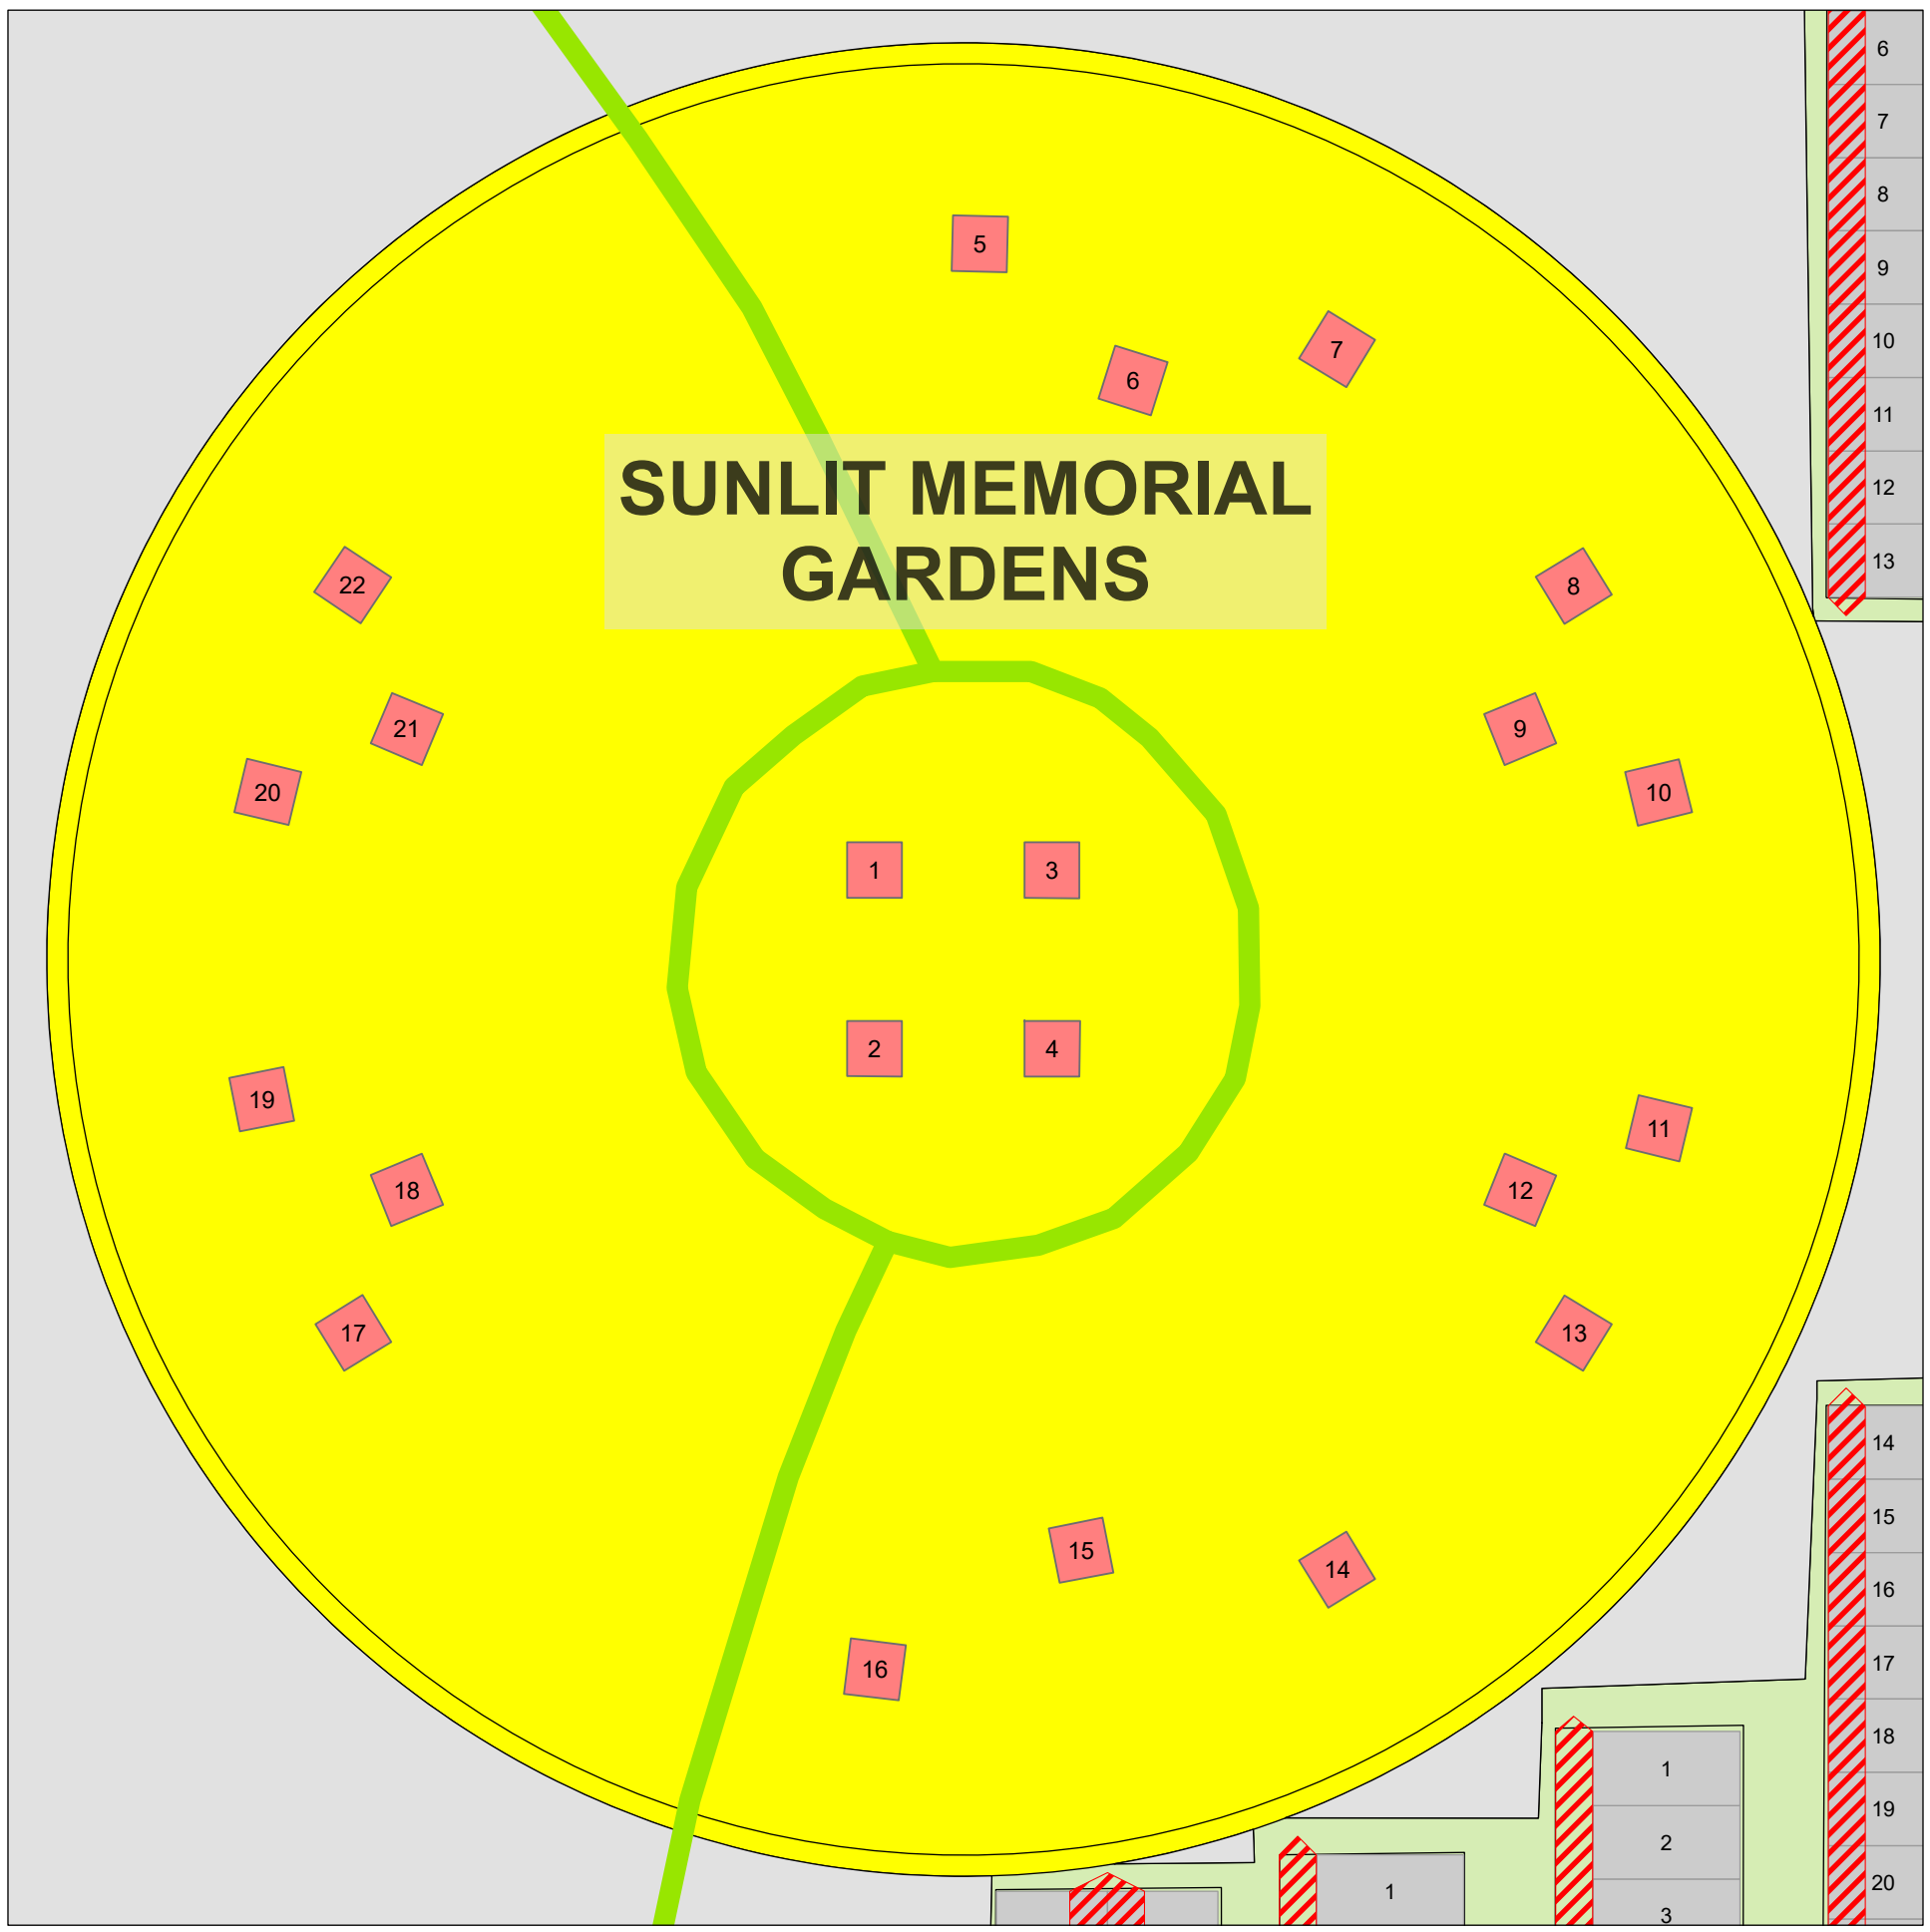

CARD 16

Northern Lights Cemetery - Sunlit Memorial Gardens

Legend

- Family Monument
- Trail

Created: July 2009
Updated: May 2022
Data: City of Edmonton
Created by: Fire Rescue Services - Mapping Team

The City of Edmonton disclaims any liability for the use of this map. No reproduction of this map, in whole or in part, is permitted without express written consent of the City of Edmonton Fire Rescue Services.