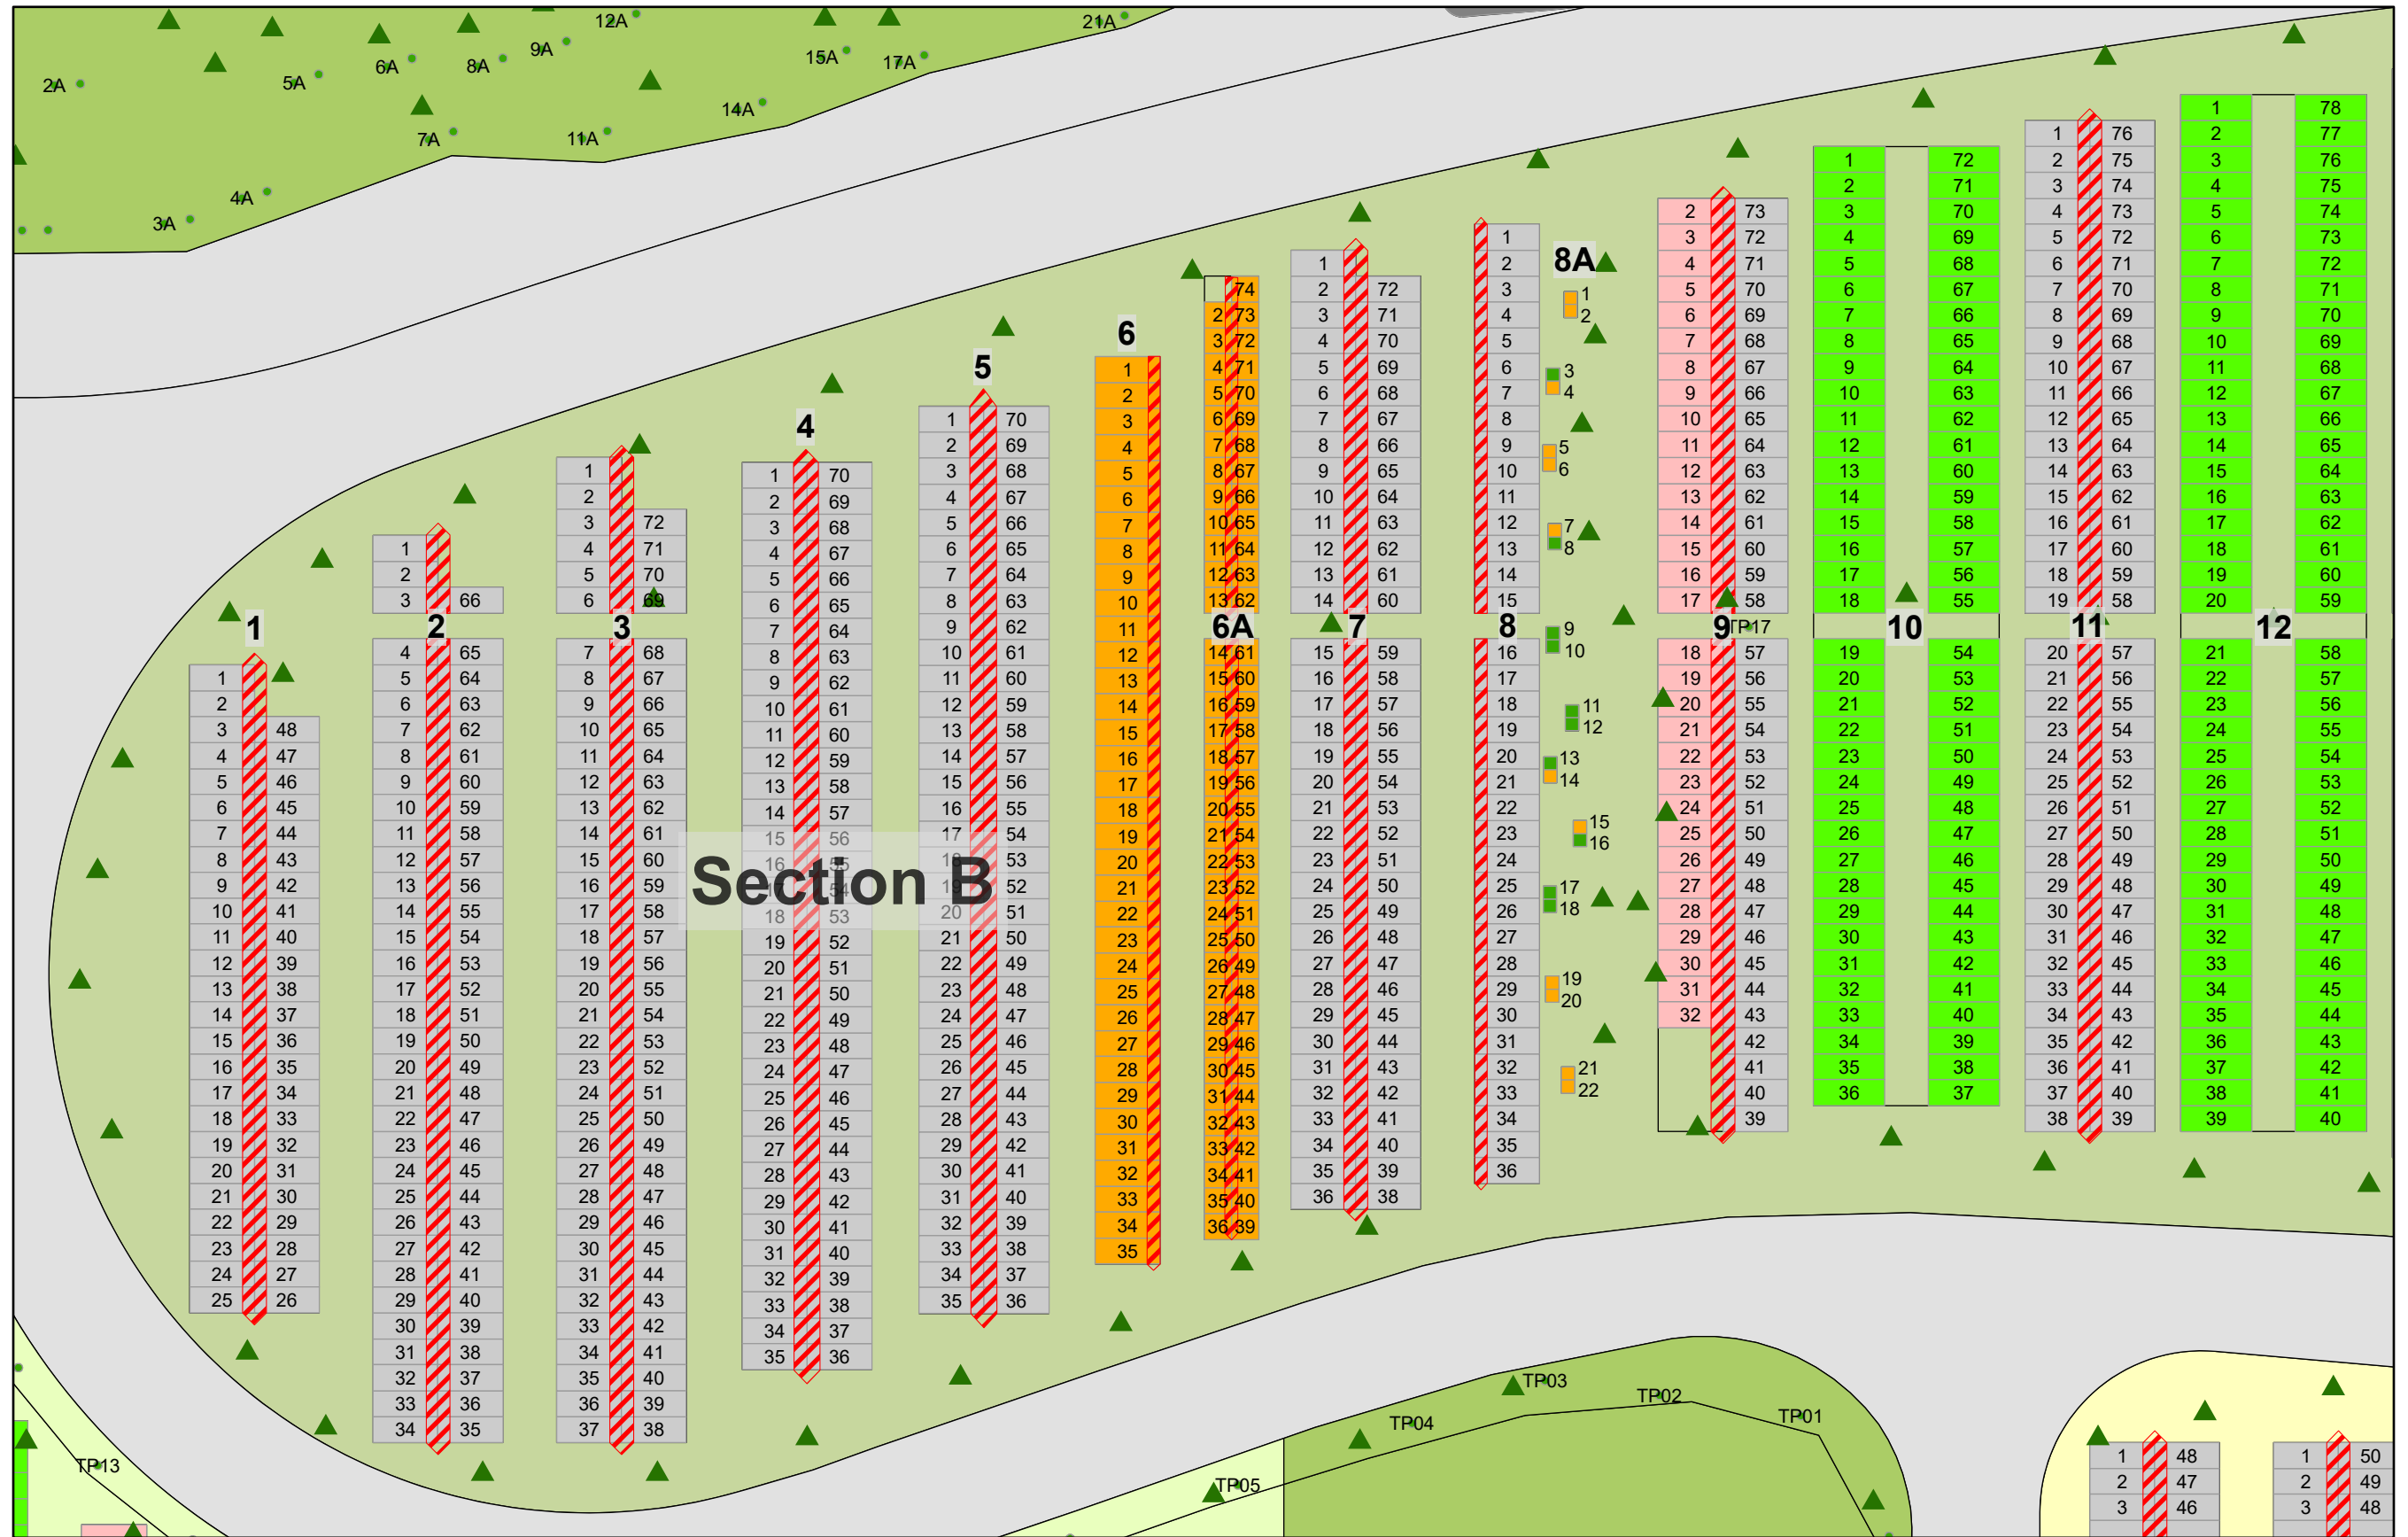

CARD 2

Northern Lights Cemetery - Section B Part 1

Legend

- Child Plot
- Flat Monument
- Tree
- Cremation Plot
- Upright Monument
- Grade Beam Asbuilt
- Roadway

Created: July 2009
Updated: May 2022
Data: City of Edmonton
Created by: Fire Rescue Services - Mapping Team

The City of Edmonton disclaims any liability for the use of this map. No reproduction of this map, in whole or in part, is permitted without express written consent of the City of Edmonton Fire Rescue Services.