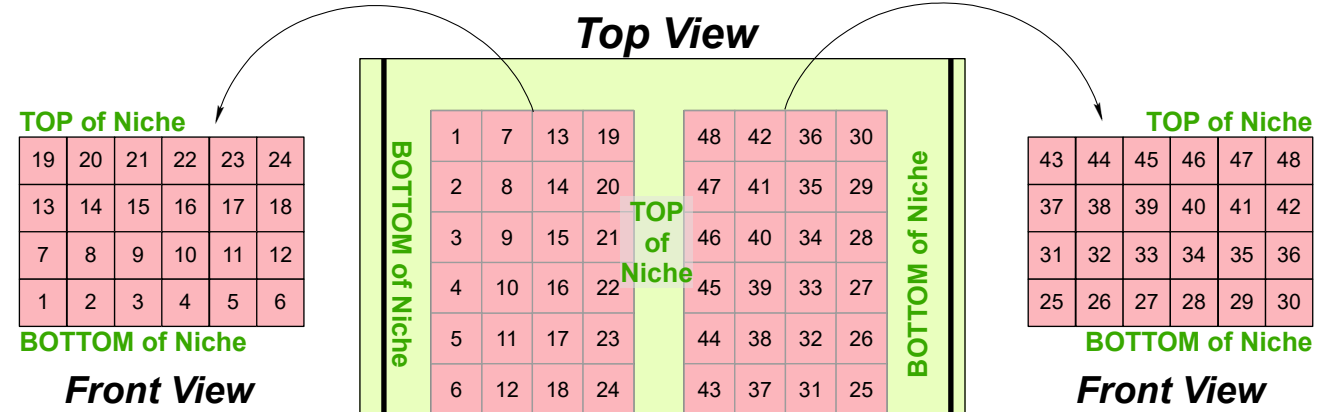

Inset 1: Block 1 Niche