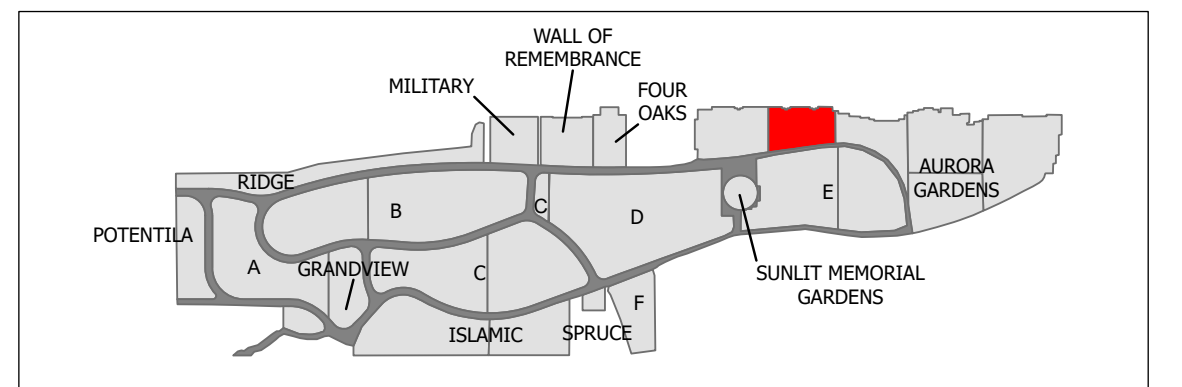

Legend

- Green Burial Plot
- Green Burial Cremation Plot
- Block Boundary
- Trail
- Roadway