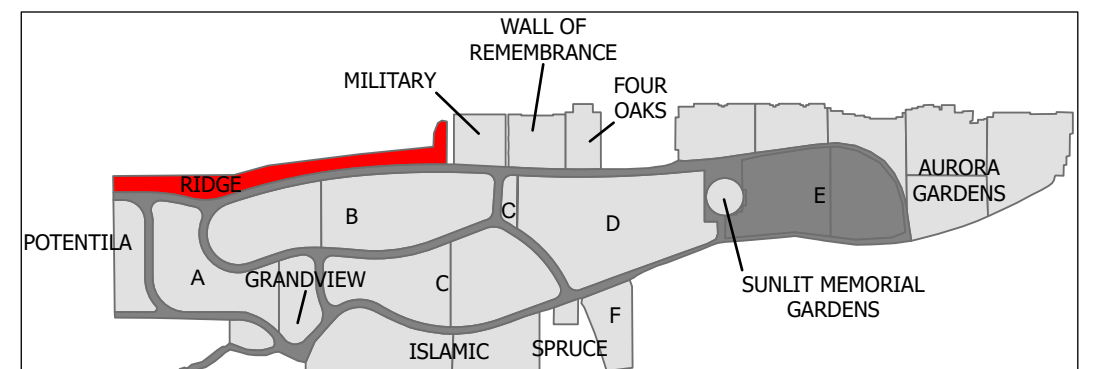

CARD 11

Northern Lights Cemetery - Ridge

Legend

- Garden Plot
- Child Plot
- Upright Monument
- ▲ Tree
- Flat Monument
- Scattering Garden (SG)
- Grade Beam Asblit
- Roadway

Created: July 2009
Updated: May 2022
Data: City of Edmonton
Created by: Fire Rescue Services - Mapping Team

The City of Edmonton disclaims any liability for the use of this map. No reproduction of this map, in whole or in part, is permitted without express written consent of the City of Edmonton Fire Rescue Services.