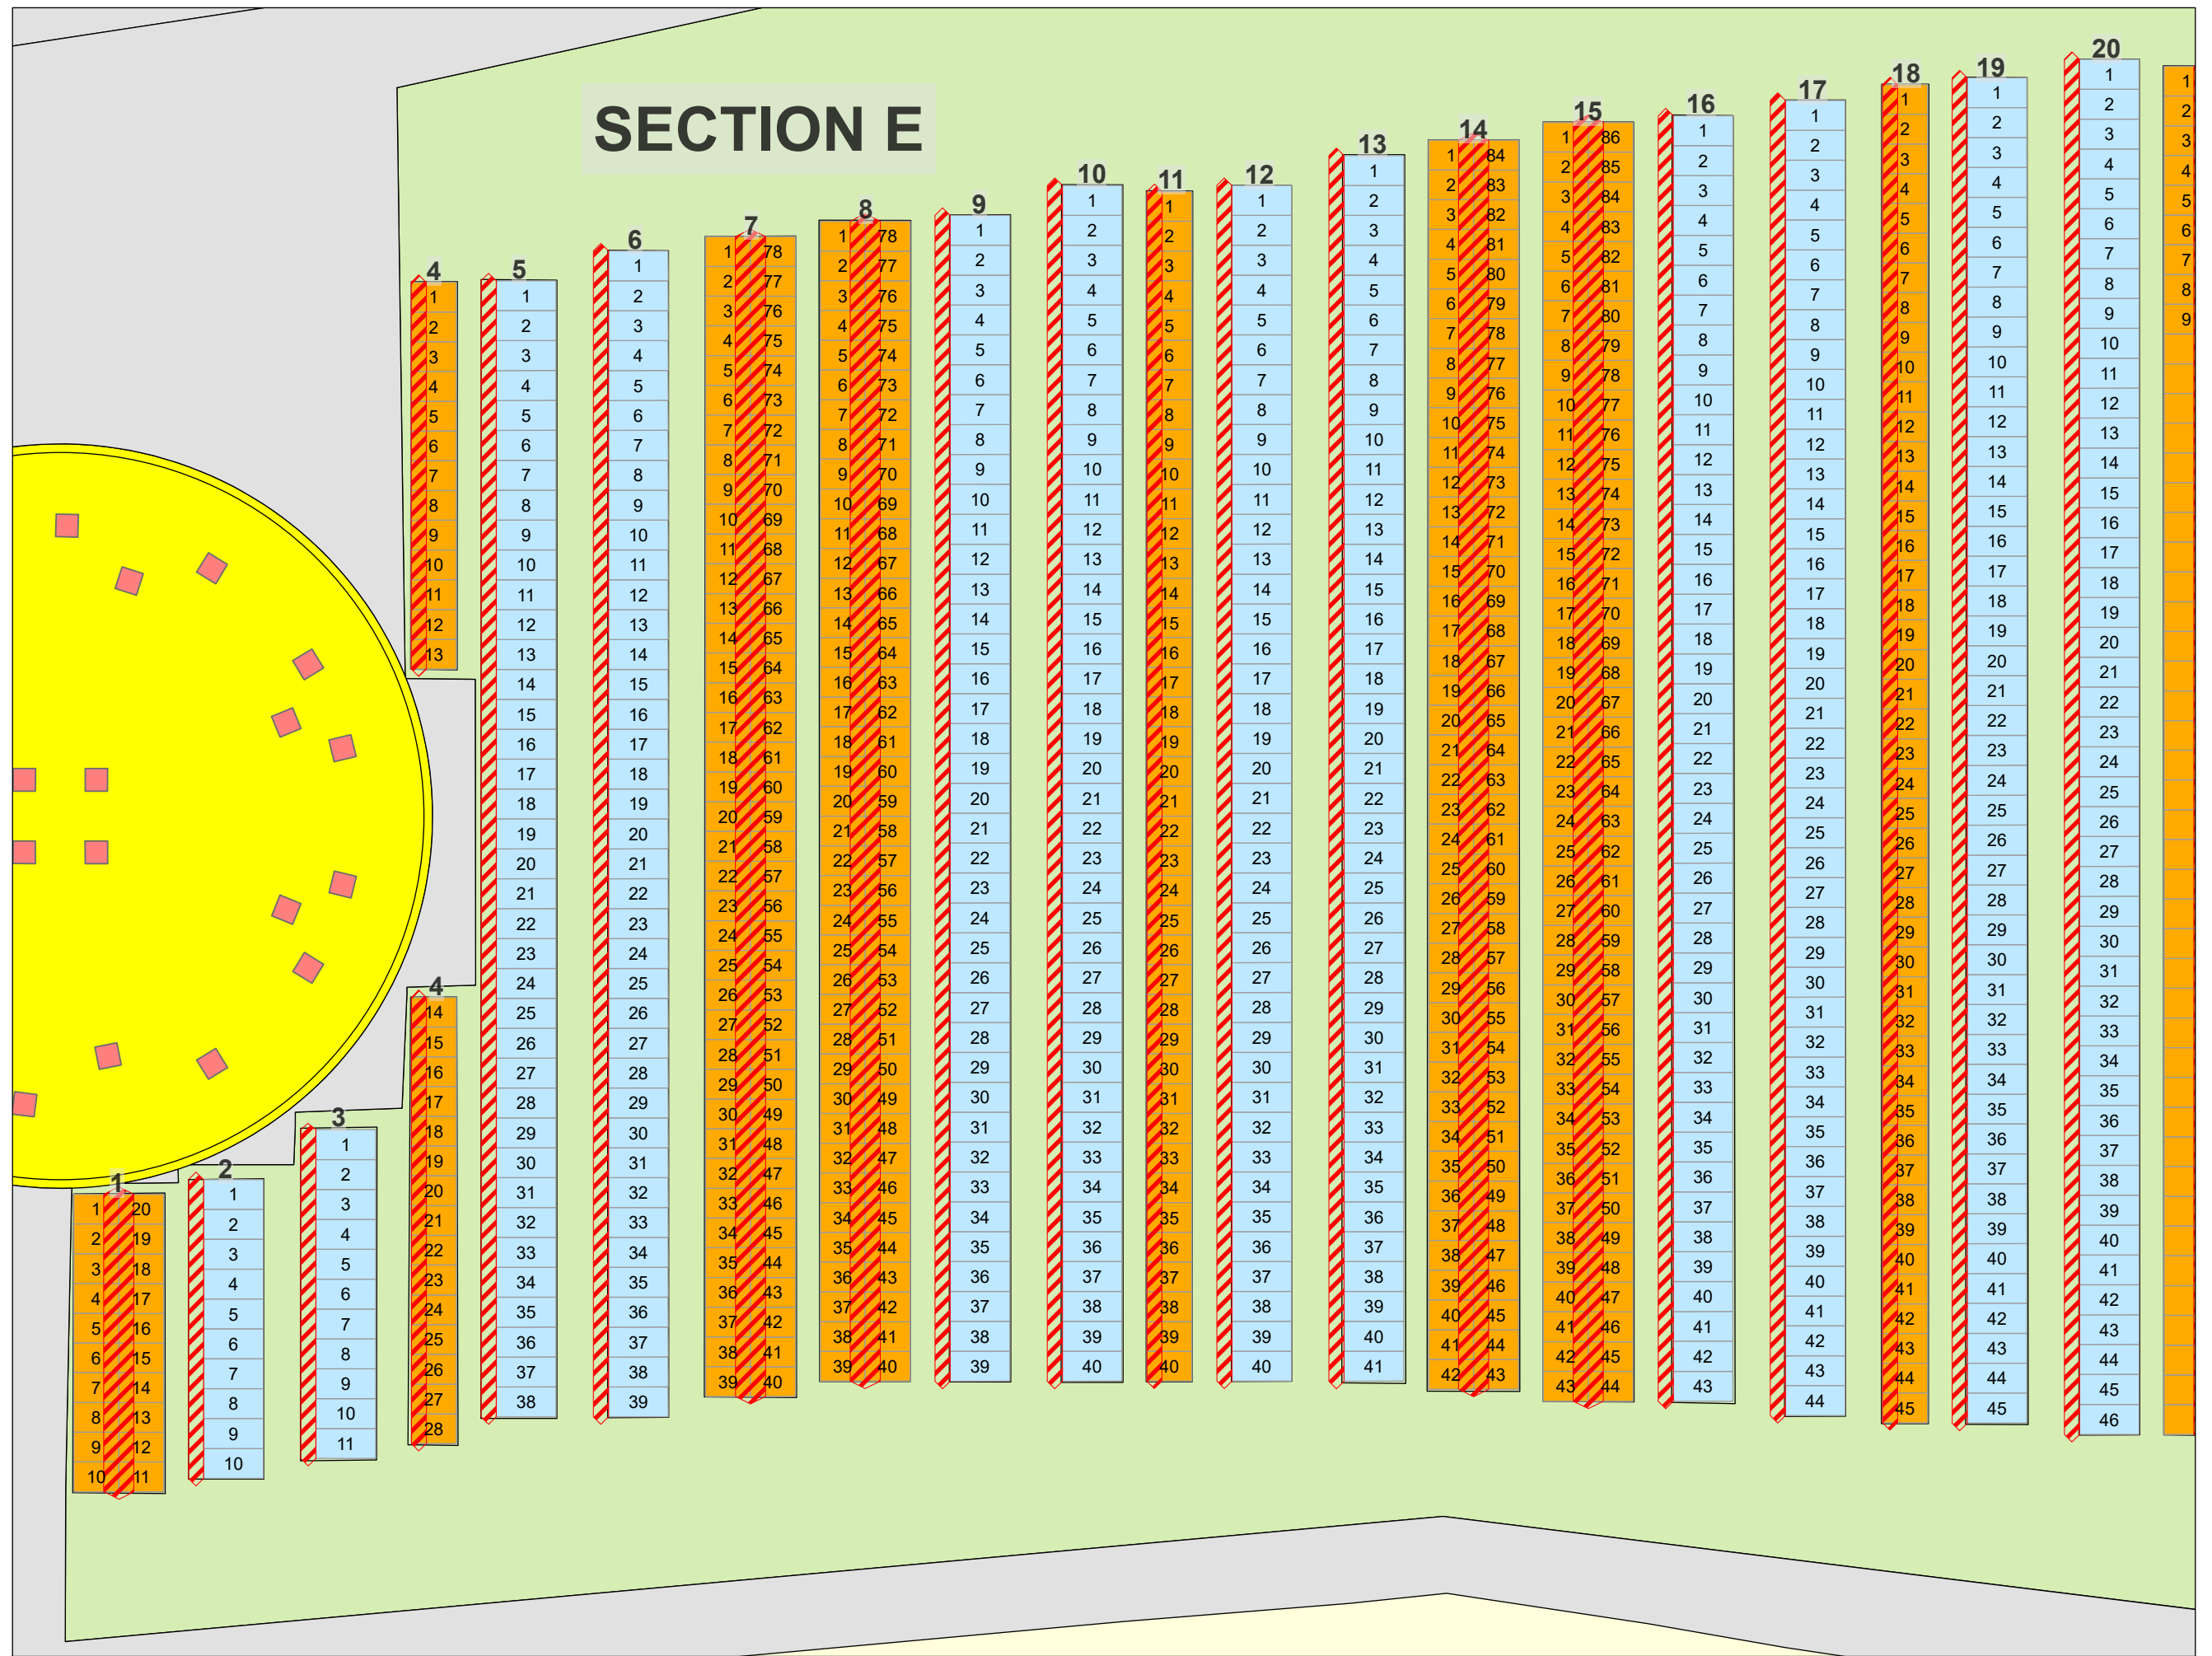

CARD 17

Northern Lights Cemetery - Section E Part 1

Legend

- Upright Monument
- Cremation Plot
- Grade Beam Asbuilt
- Roadway

Created: July 2009
Updated: May 2022
Data: City of Edmonton
Created by: Fire Rescue Services - Mapping Team

The City of Edmonton disclaims any liability for the use of this map. No reproduction of this map, in whole or in part, is permitted without express written consent of the City of Edmonton Fire Rescue Services.