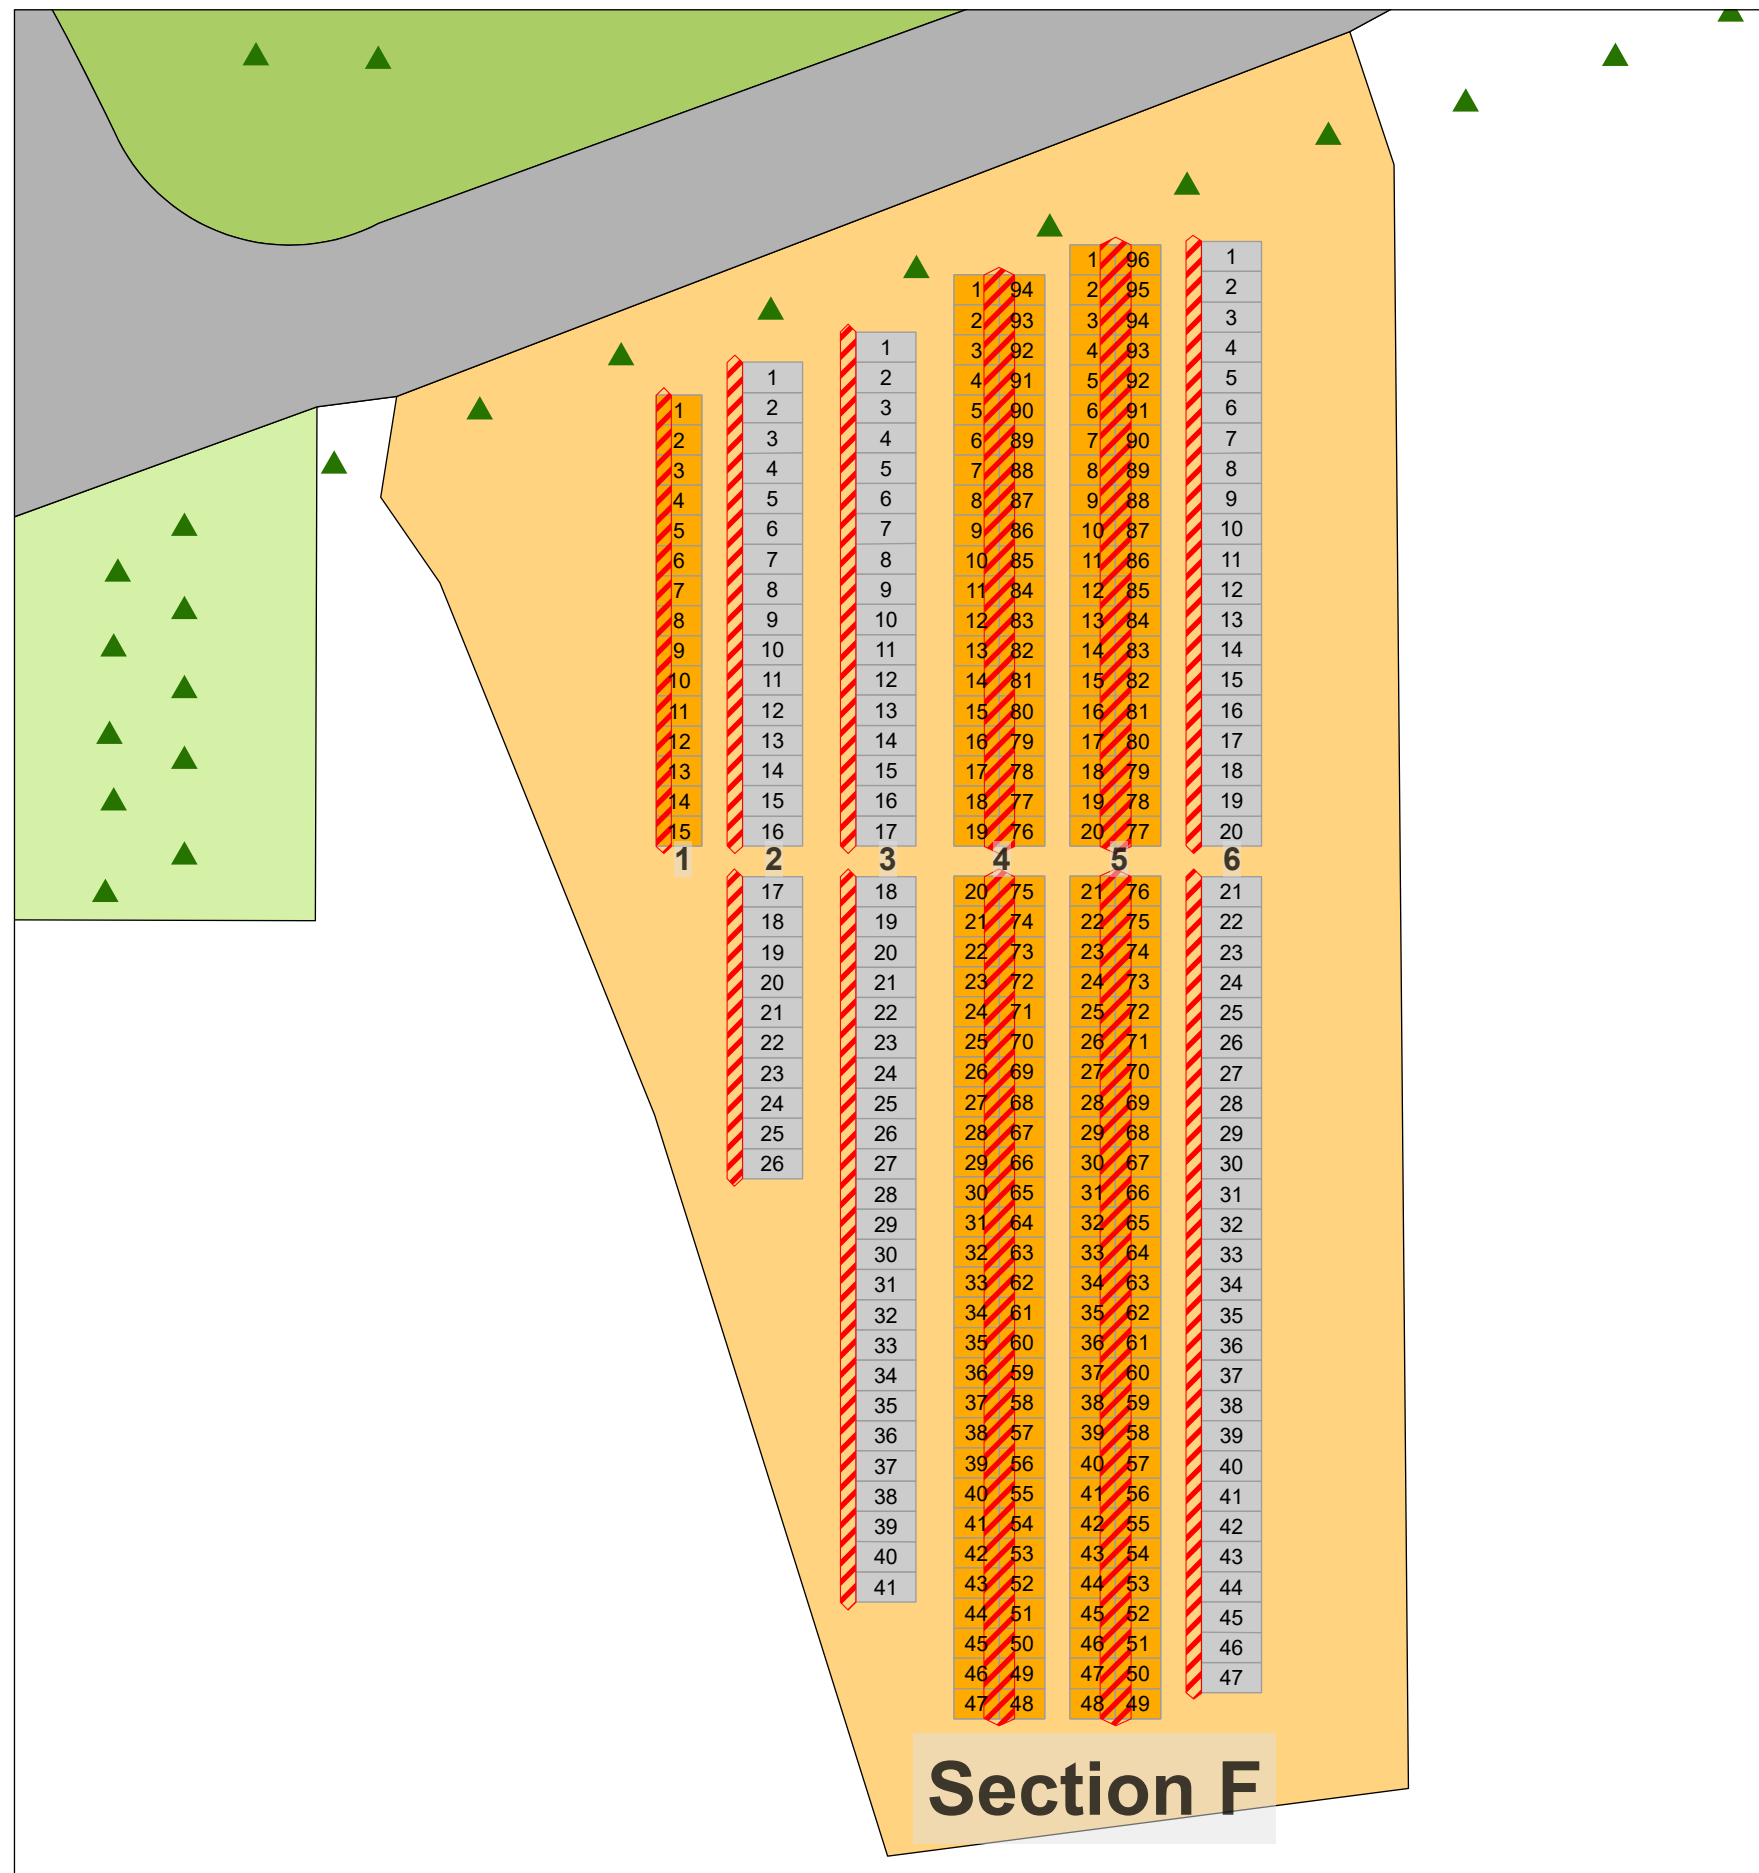

CARD 25

Northern Lights Cemetery - Section F