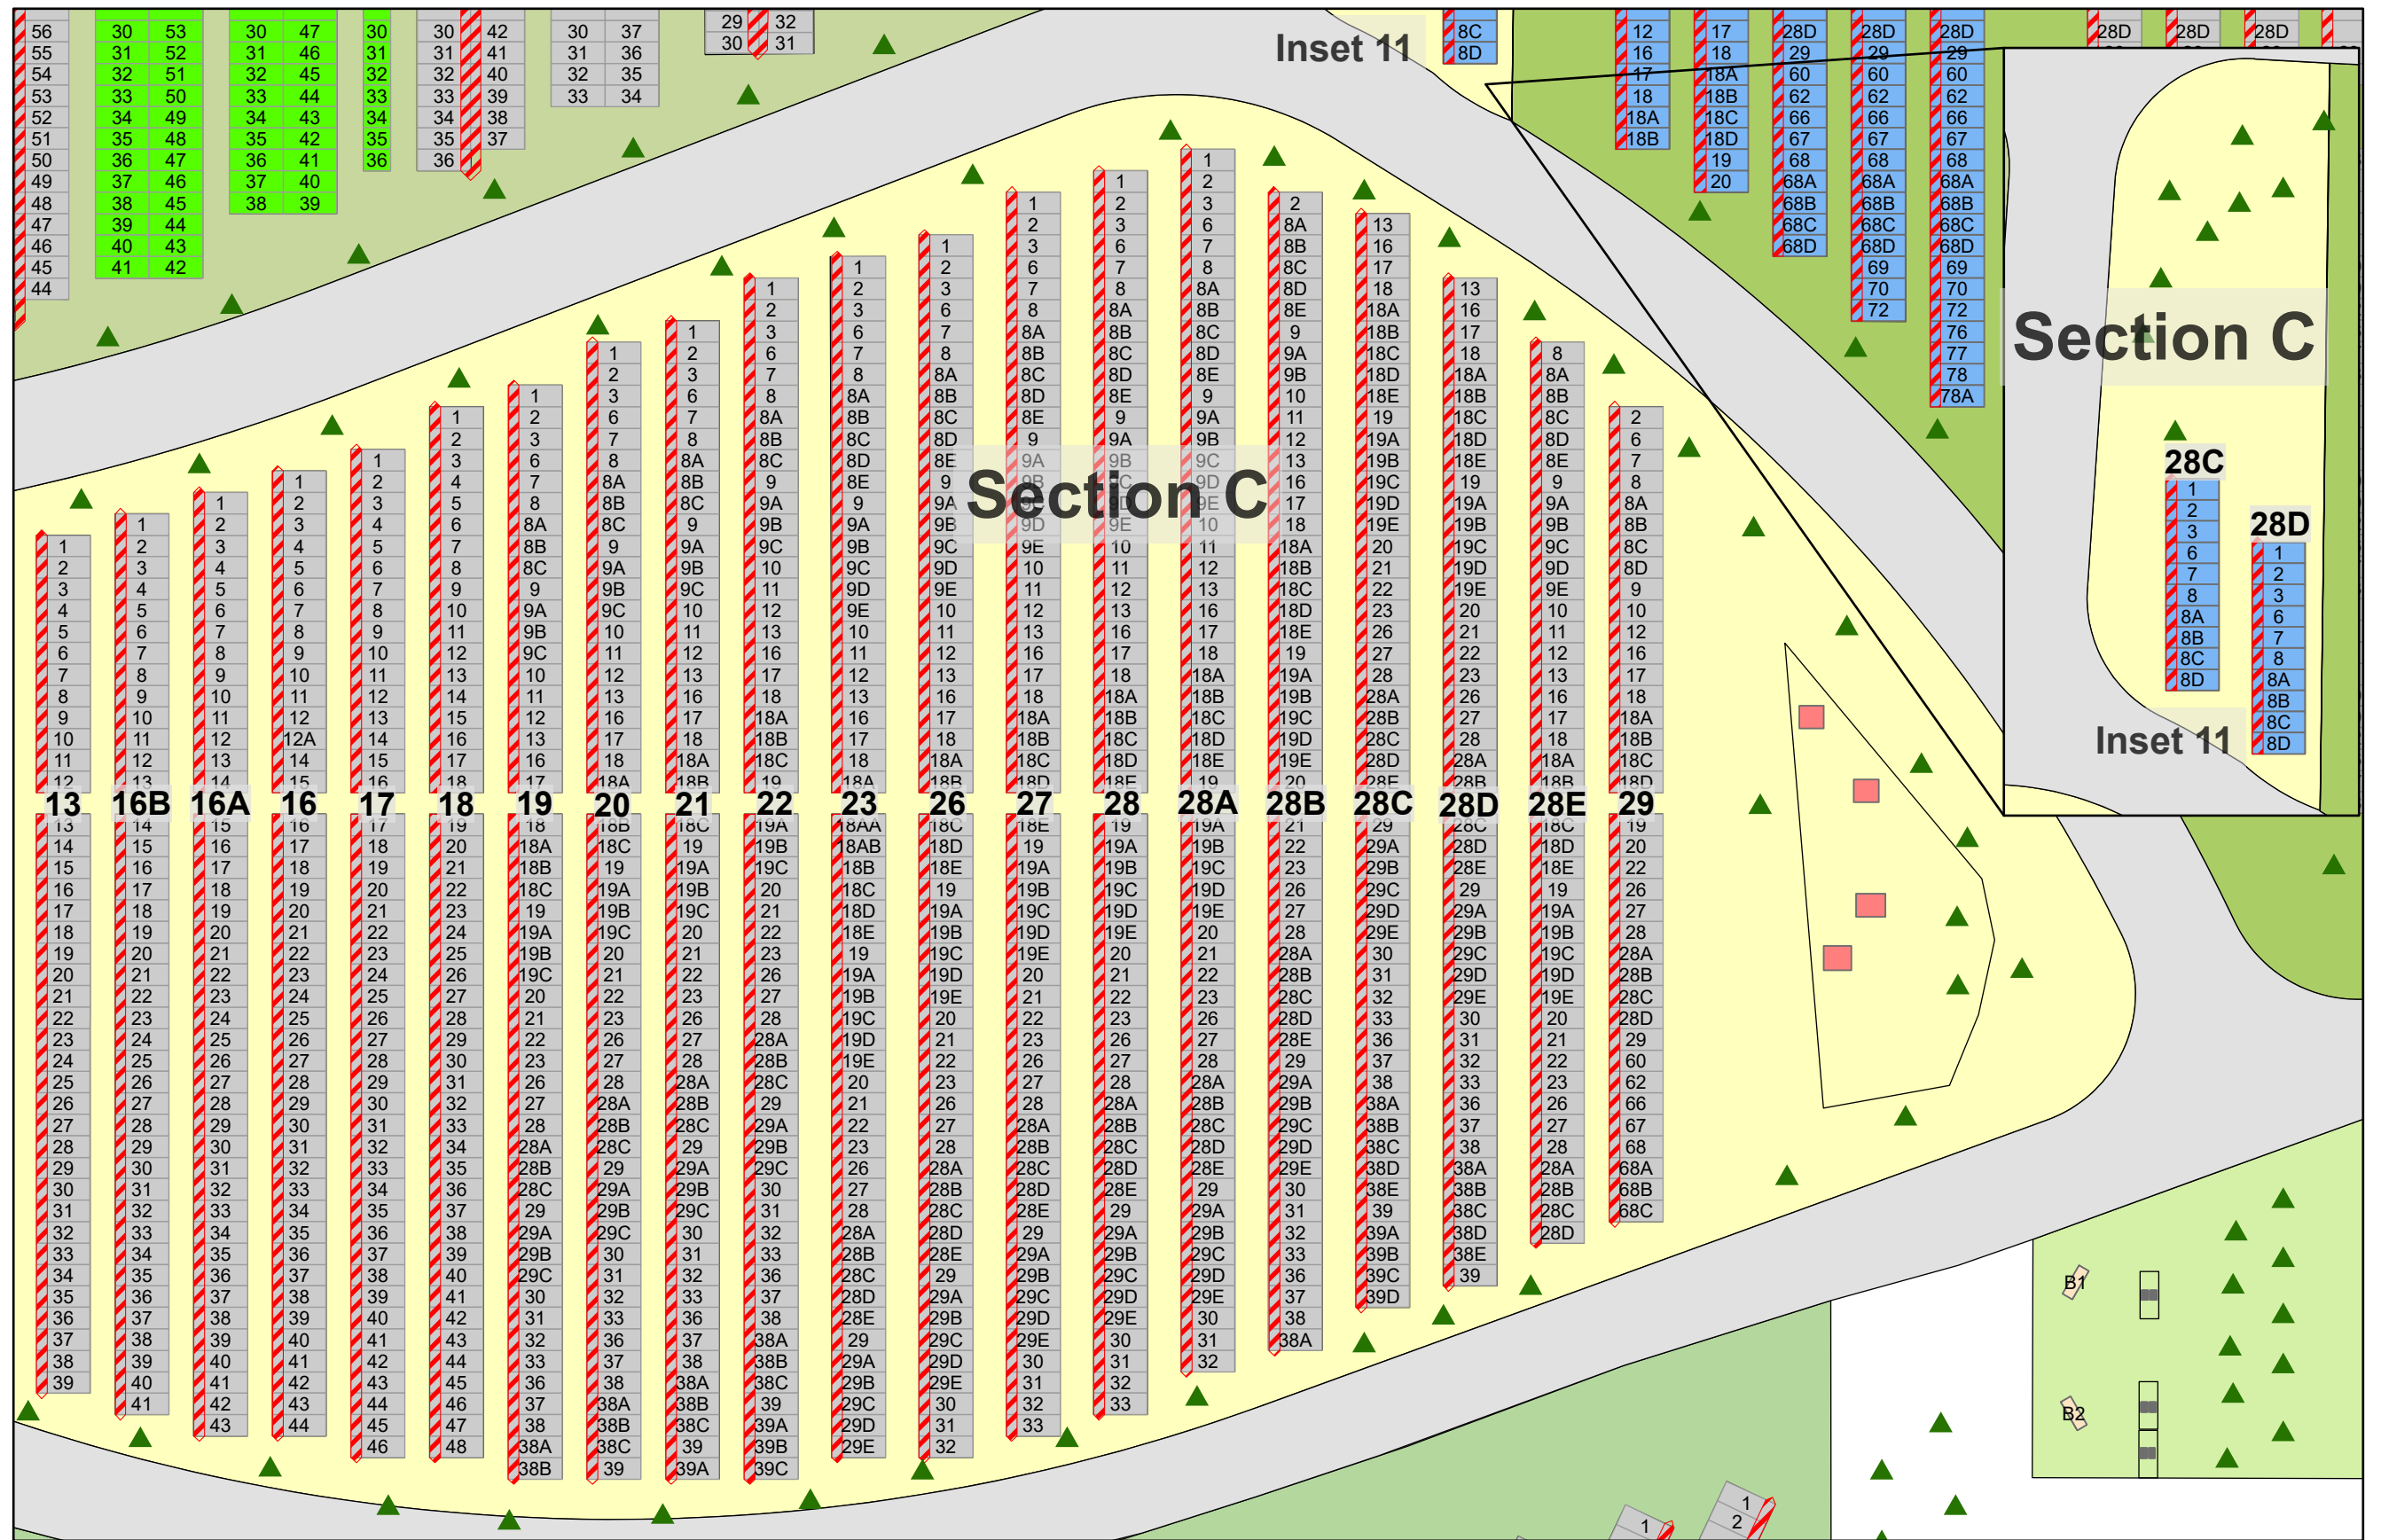

CARD 5

Northern Lights Cemetery - Section C Part 2

Legend

- Upright Monument
- Oversized Upright Monument
- Grade Beam Asbuilt
- Family Monument
- Roadway
- Tree

Created: July 2009
Updated: May 2022
Data: City of Edmonton
Created by: Fire Rescue Services - Mapping Team

The City of Edmonton disclaims any liability for the use of this map. No reproduction of this map, in whole or in part, is permitted without express written consent of the City of Edmonton Fire Rescue Services.