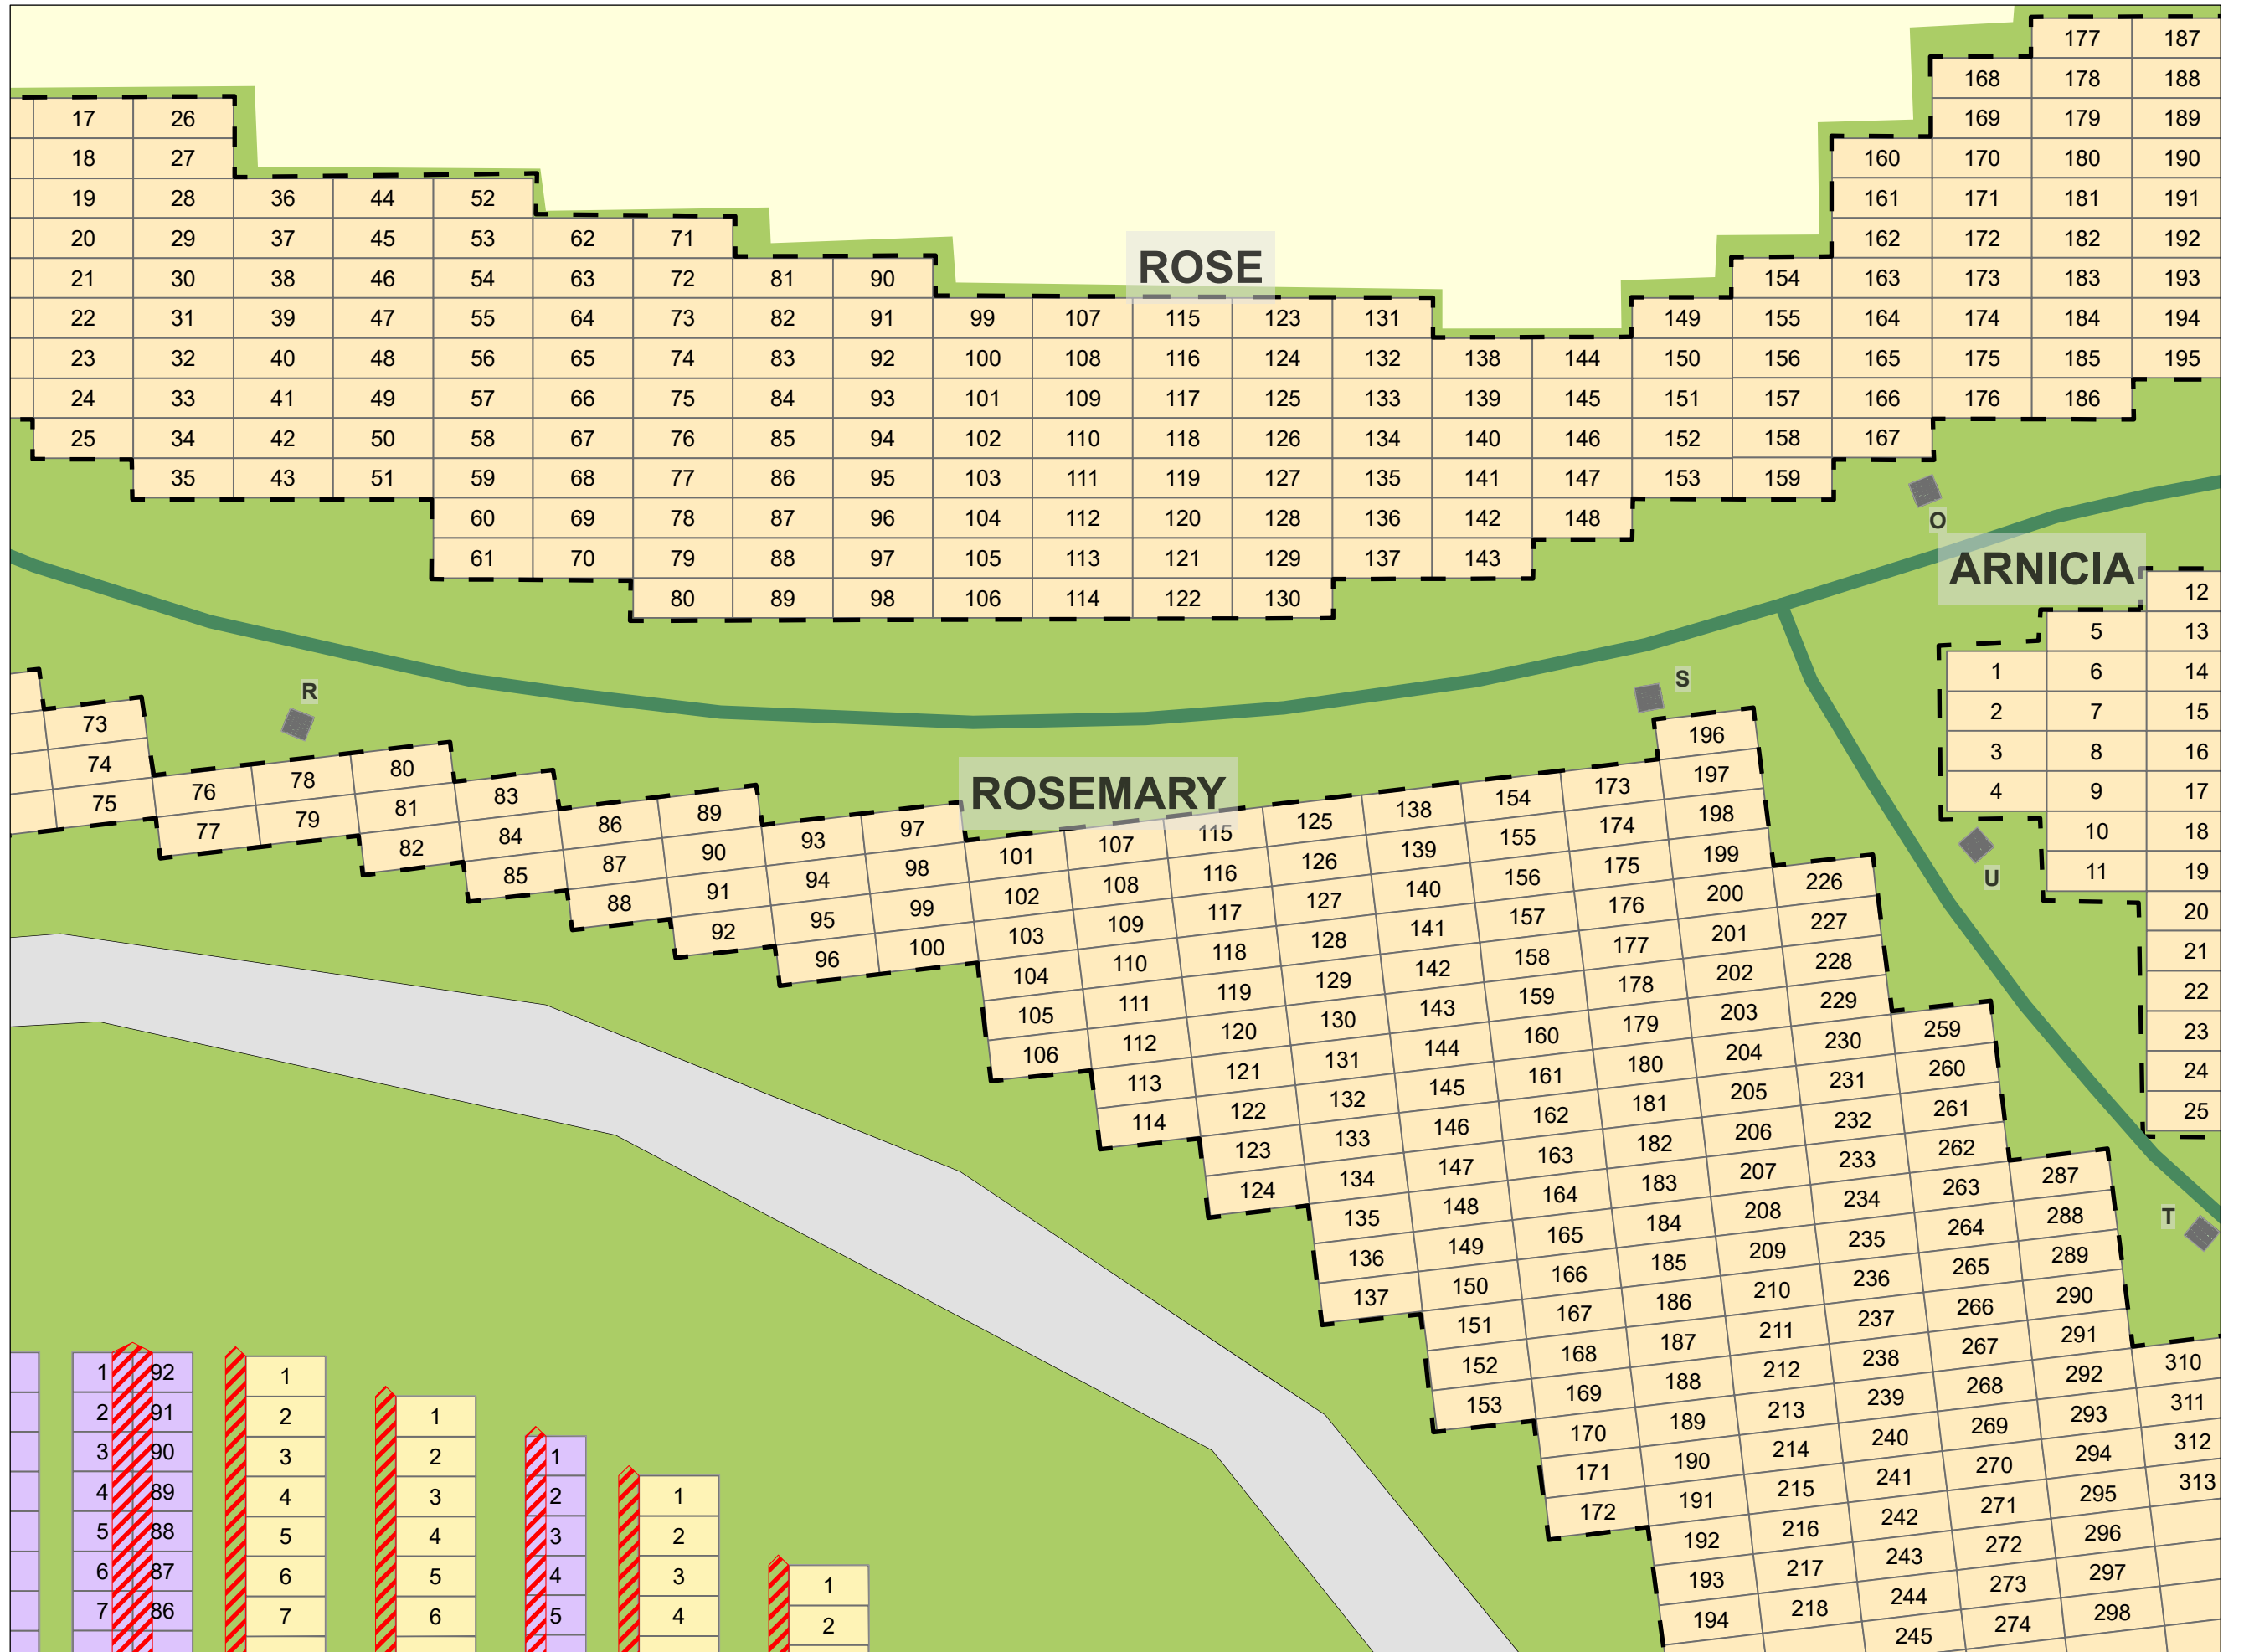

- Legend**
- Green Burial Plot
 - Green Burial Cremation Plot
 - Block Boundary
 - Trail
 - Roadway

CARD 20

Northern Lights Cemetery - Aurora Gardens Part 2

Created: July 2009
 Updated: June 2023
 Data: City of Edmonton
 Created by: Fire Rescue Services - Mapping Team

Legend

- Green Burial Plot
- Green Burial Cremation Plot
- Block Boundary
- Trail
- Roadway

CARD 21

Northern Lights Cemetery - Aurora Gardens Part 3

Created: July 2009
 Updated: June 2023
 Data: City of Edmonton
 Created by: Fire Rescue Services - Mapping Team