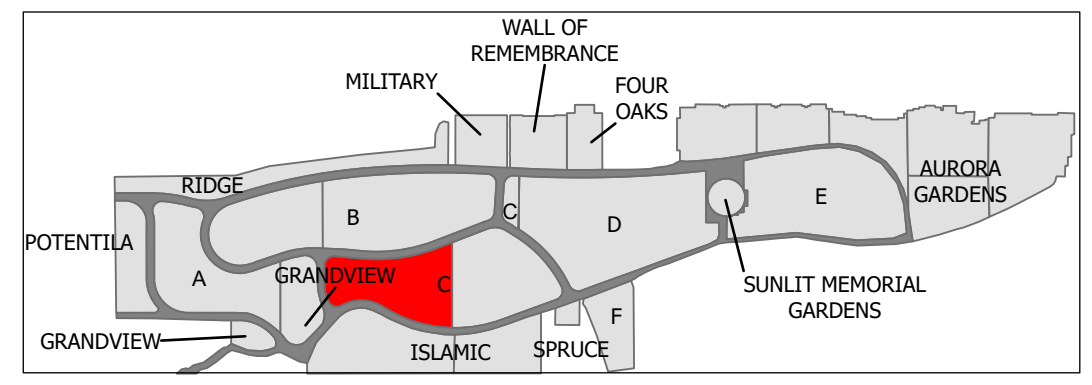

CARD 4

Northern Lights Cemetery - Section C Part 1

Legend

- Upright Monument
- Grade Beam Asbuilt
- Roadway
- Tree

Created: July 2009
Updated: May 2022
Data: City of Edmonton
Created by: Fire Rescue Services - Mapping Team

The City of Edmonton disclaims any liability for the use of this map. No reproduction of this map, in whole or in part, is permitted without express written consent of the City of Edmonton Fire Rescue Services.