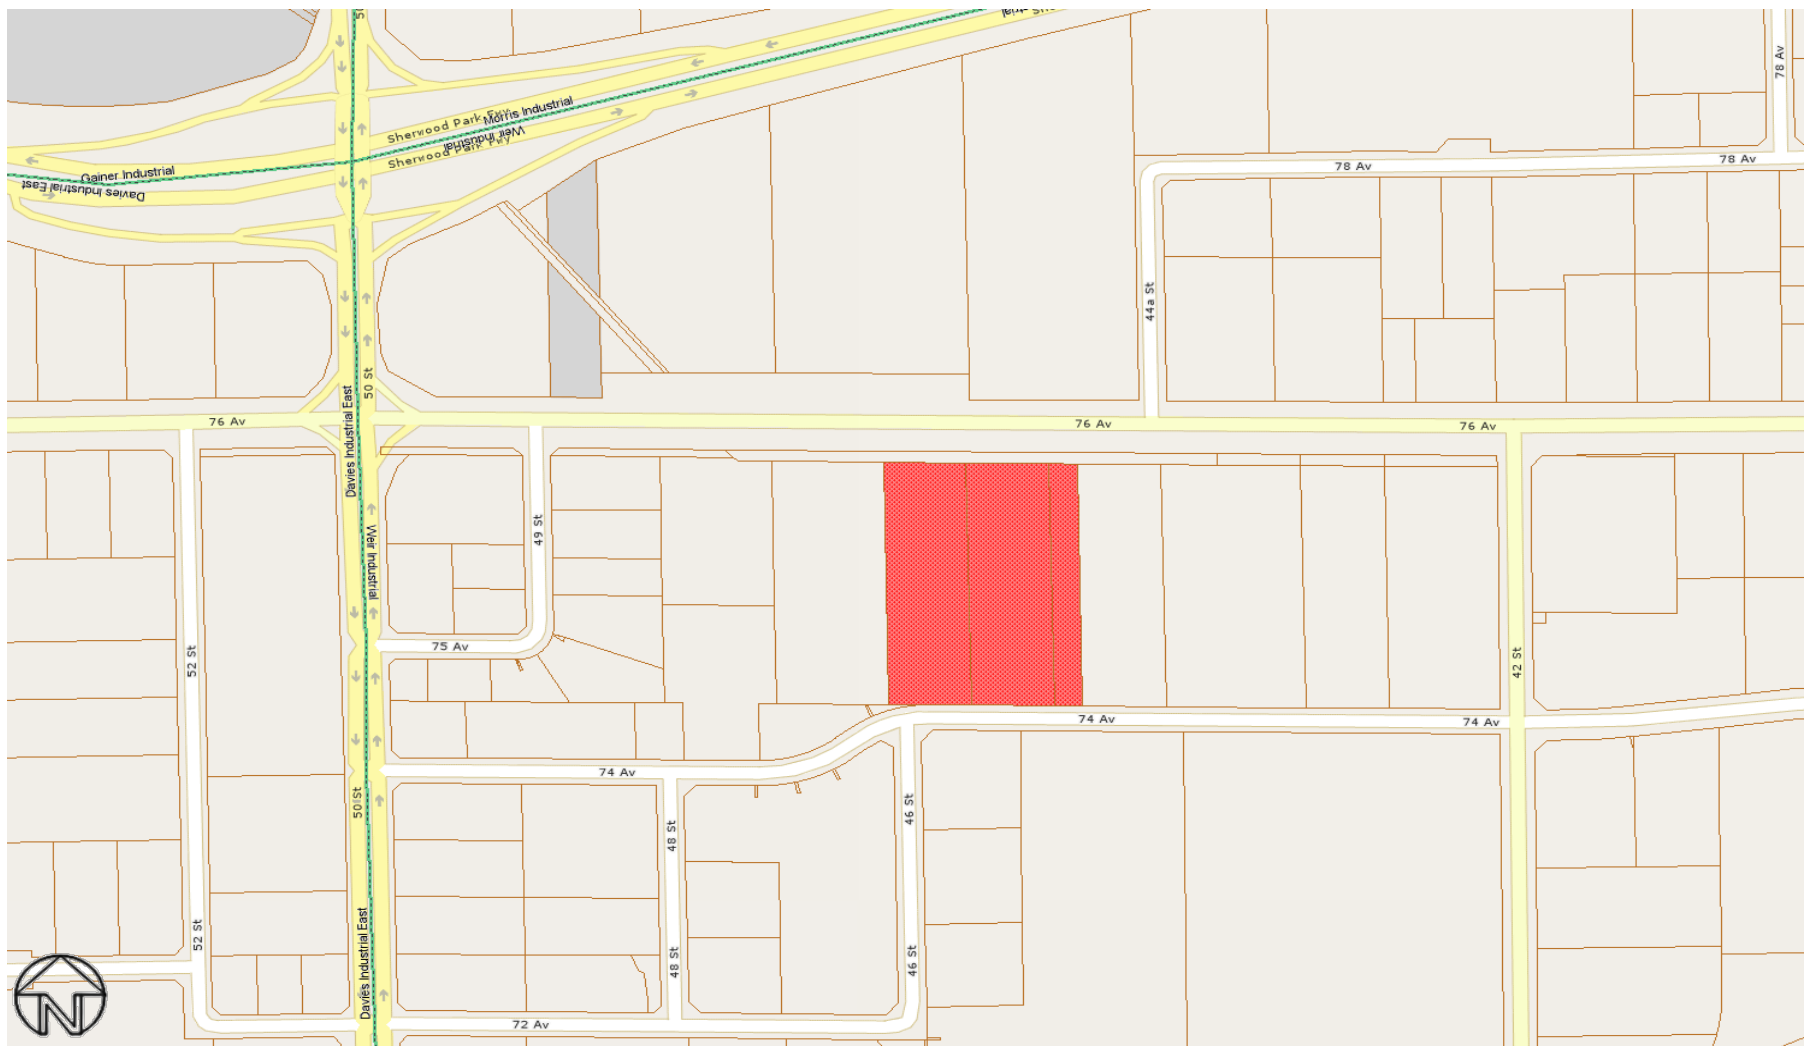

Manufactured Homes Study Area – Crescent Heights (Weir Industrial)

The information provided by this map is for reference purpose only. The City of Edmonton disclaims any liability for the use of this map. This map may not be published, broadcast, redrawn or redistributed in whole or in part without the express written permission of the City of Edmonton, Financial and Corporate Services Department. All rights reserved. Copyright © 2025 The City of Edmonton