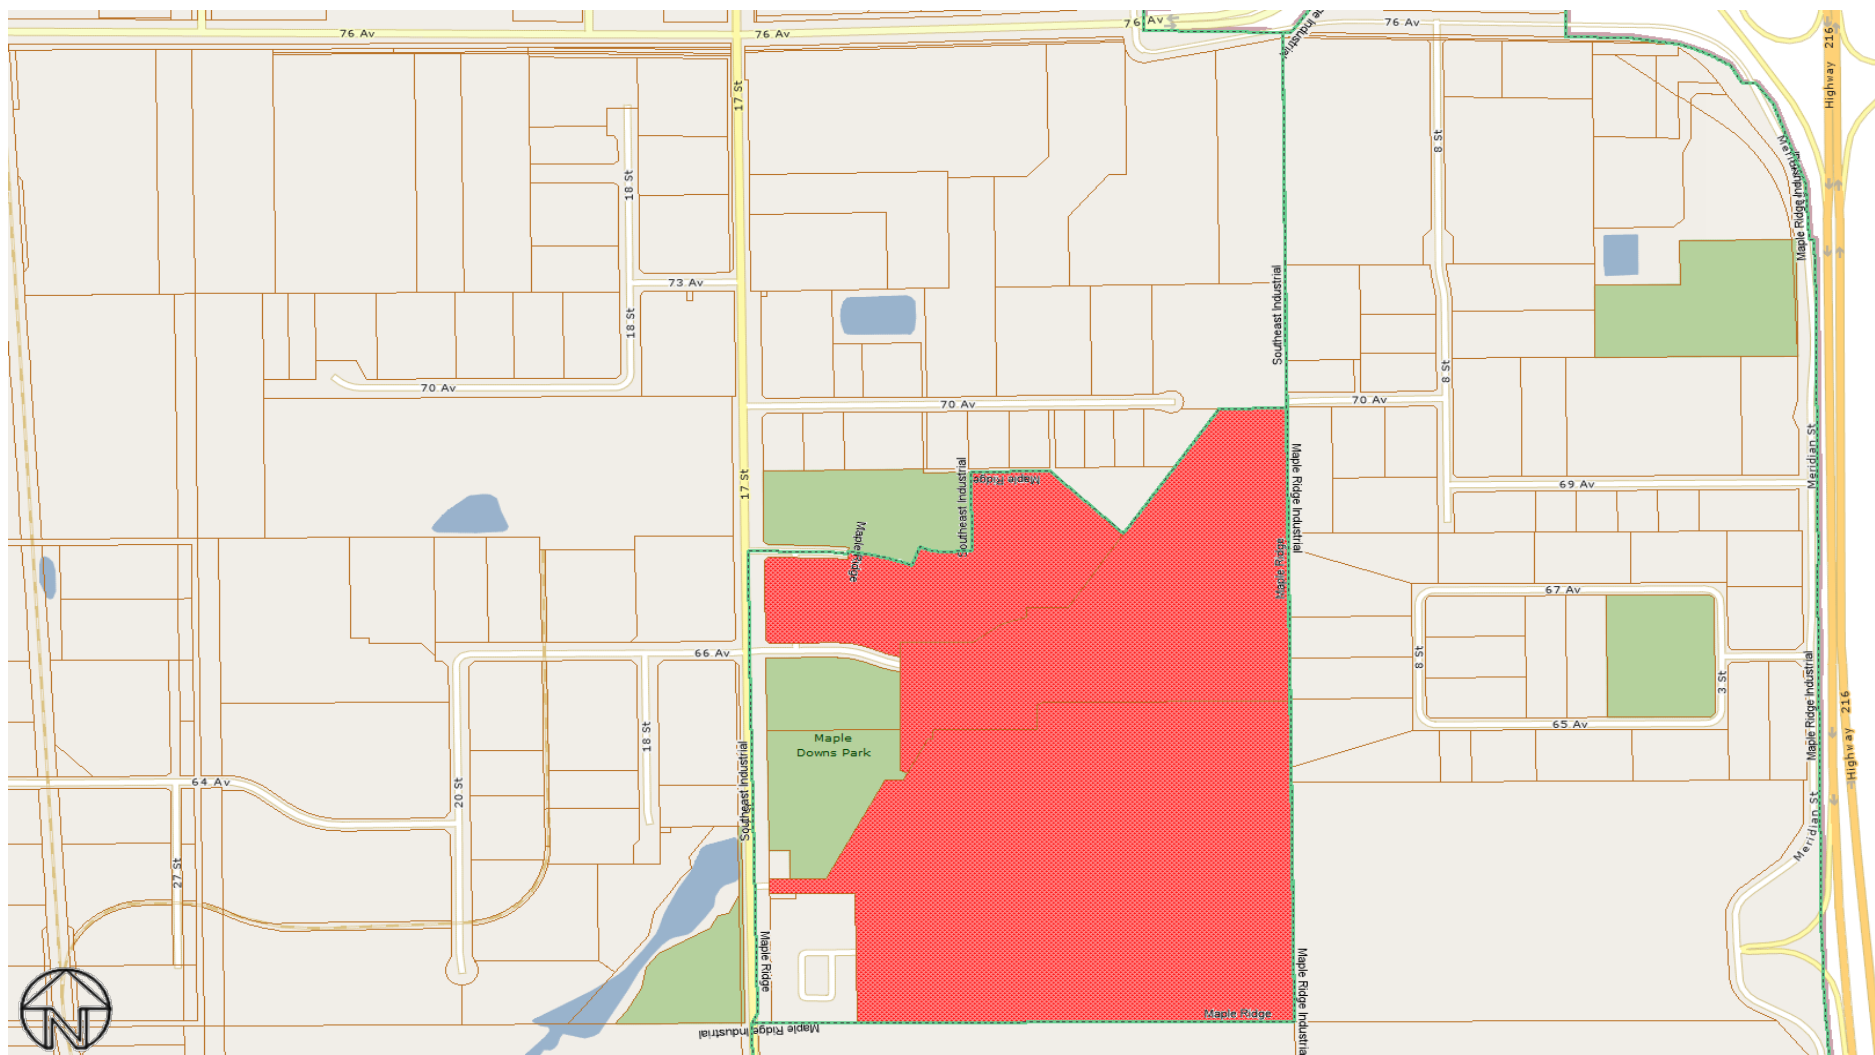

Manufactured Homes Study Area – Maple Ridge

The information provided by this map is for reference purpose only. The City of Edmonton disclaims any liability for the use of this map. This map may not be published, broadcast, redrawn or redistributed in whole or in part without the express written permission of the City of Edmonton, Financial and Corporate Services Department. All rights reserved. Copyright © 2025 The City of Edmonton