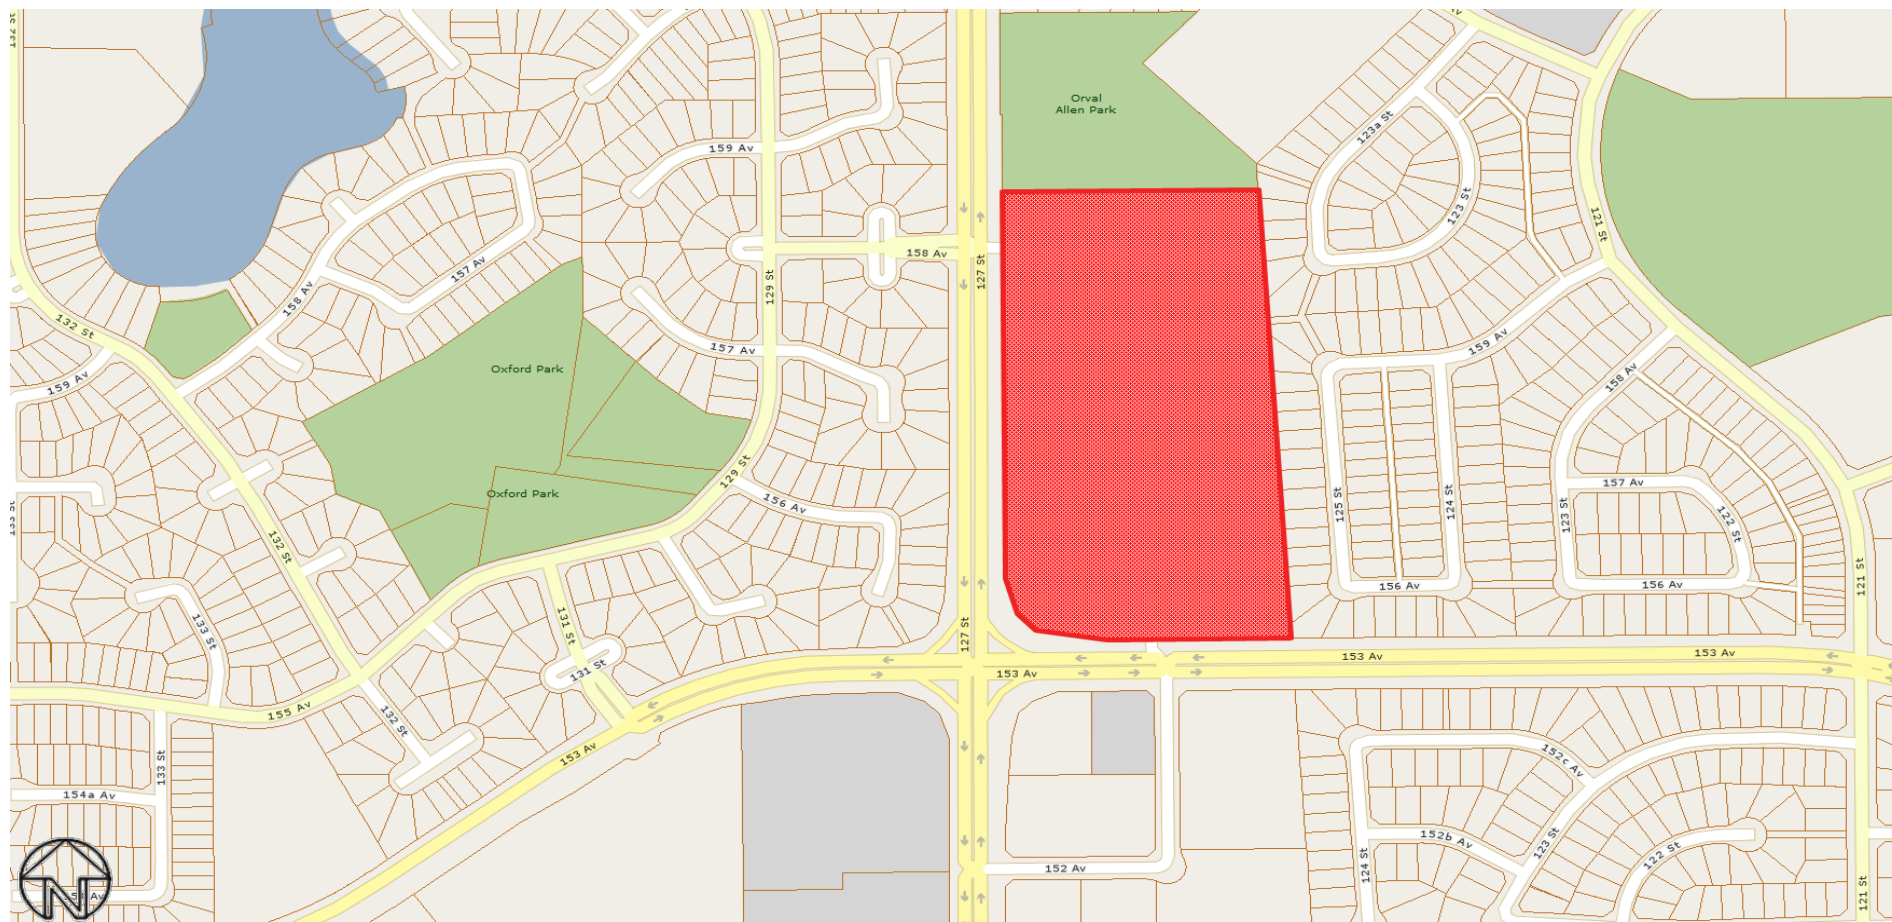

2025 NEIGHBOURHOOD STUDY AREAS MANUFACTURED HOMES

INDEX

Manufactured Homes Study Area (Neighbourhood)	Page No.
Castle View Dunluce	3
Evergreen	4
Maple Ridge	5
Crescent Heights (Weir Industrial)	6
Westview Village	7

Park Name

-  Castle View Village
-  Crescent Heights
-  Evergreen
-  Maple Ridge
-  Westview Village

Manufactured Homes Study Area – Castle View Dunluce

The information provided by this map is for reference purpose only. The City of Edmonton disclaims any liability for the use of this map. This map may not be published, broadcast, redrawn or redistributed in whole or in part without the express written permission of the City of Edmonton, Financial and Corporate Services Department. All rights reserved. Copyright © 2025 The City of Edmonton

Manufactured Homes Study Area – Evergreen

The information provided by this map is for reference purpose only. The City of Edmonton disclaims any liability for the use of this map. This map may not be published, broadcast, redrawn or redistributed in whole or in part without the express written permission of the City of Edmonton, Financial and Corporate Services Department. All rights reserved. Copyright © 2025 The City of Edmonton