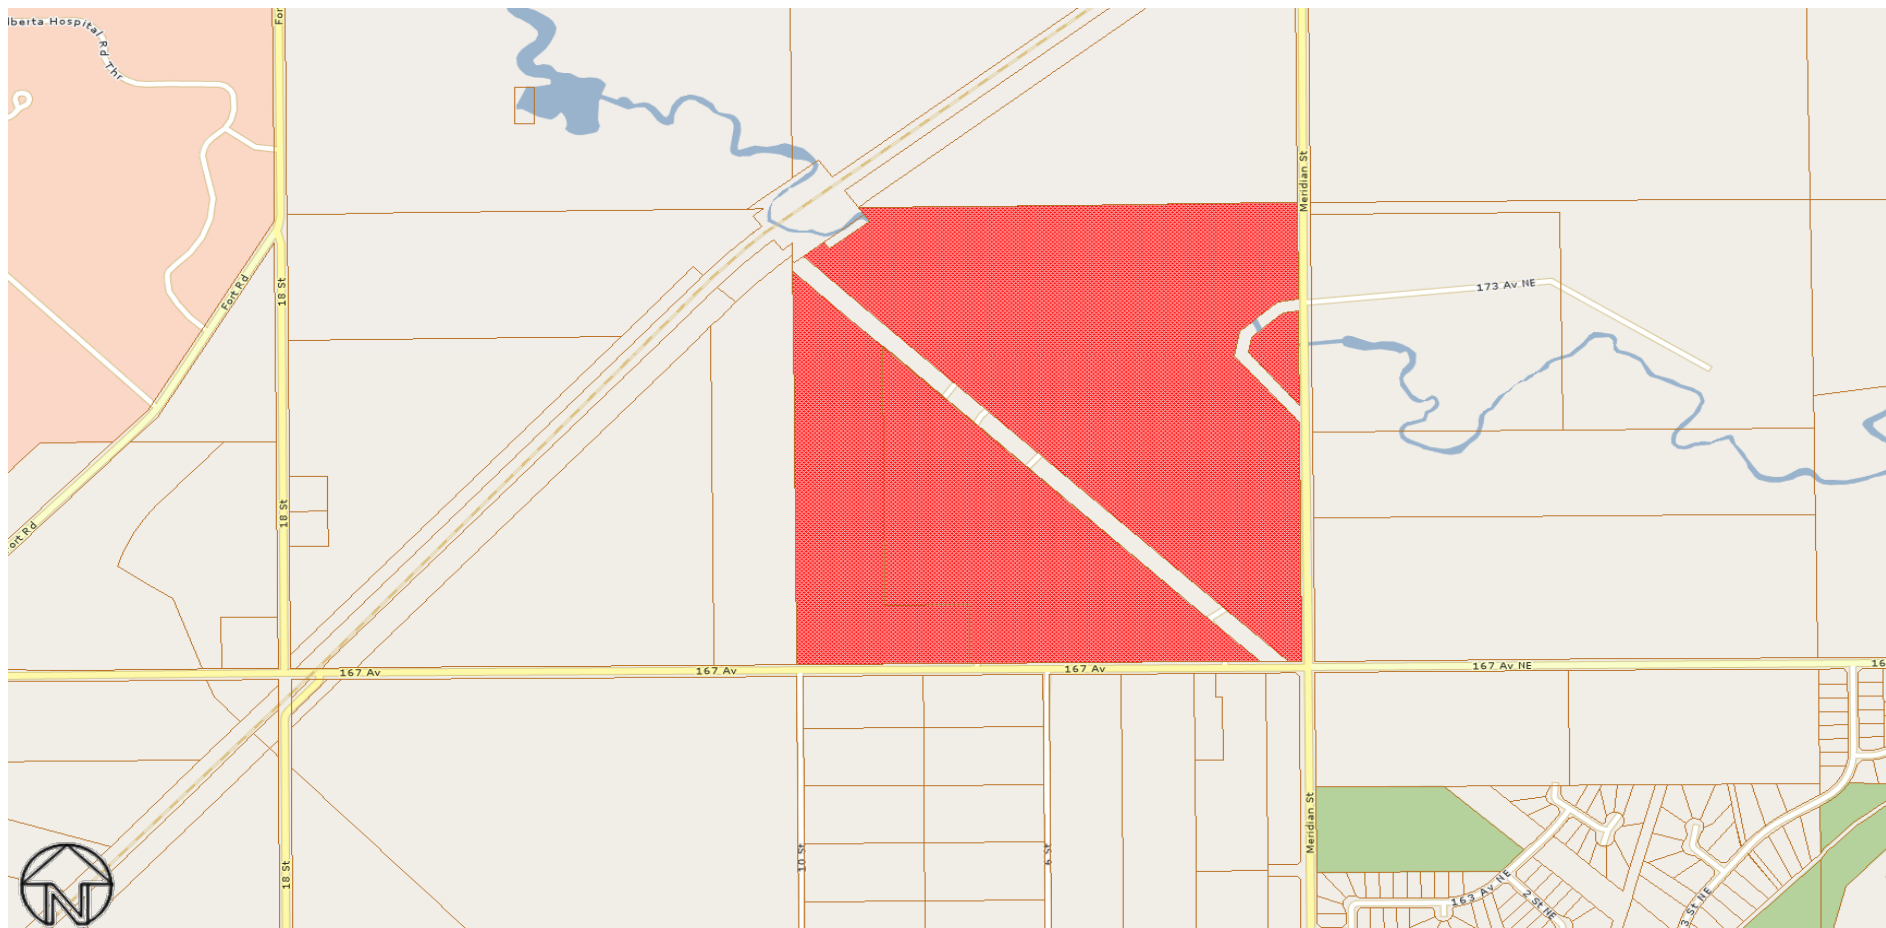

2025 NEIGHBOURHOOD STUDY AREAS MANUFACTURED HOMES

INDEX

Manufactured Homes Study Area (Neighbourhood)	Page No.
Castle View Dunluce	3
Evergreen	4
Maple Ridge	5
Crescent Heights (Weir Industrial)	6
Westview Village	7

Park Name

-  Castle View Village
-  Crescent Heights
-  Evergreen
-  Maple Ridge
-  Westview Village

Manufactured Homes Study Area – Castle View Dunluce

The information provided by this map is for reference purpose only. The City of Edmonton disclaims any liability for the use of this map. This map may not be published, broadcast, redrawn or redistributed in whole or in part without the express written permission of the City of Edmonton, Financial and Corporate Services Department. All rights reserved. Copyright © 2025 The City of Edmonton

Manufactured Homes Study Area – Evergreen

The information provided by this map is for reference purpose only. The City of Edmonton disclaims any liability for the use of this map. This map may not be published, broadcast, redrawn or redistributed in whole or in part without the express written permission of the City of Edmonton, Financial and Corporate Services Department. All rights reserved. Copyright © 2025 The City of Edmonton